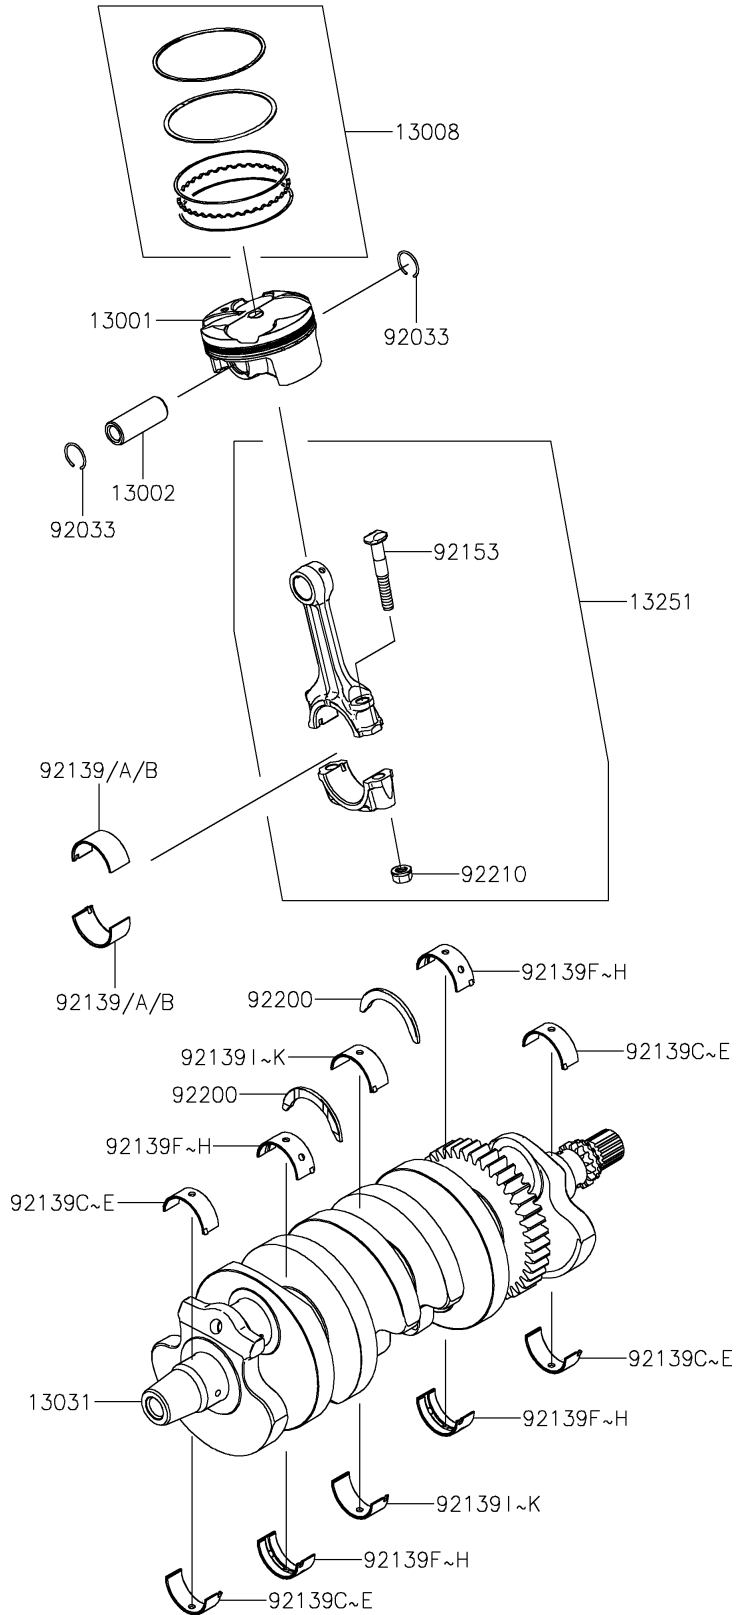

2020 NINJA® ZX™ -6R ABS KRT EDITION PARTS DIAGRAM

Crankshaft/Piston(s)

E1320

2020 NINJA® ZX™ -6R ABS KRT EDITION PARTS LIST

Crankshaft/Piston(s)

ITEM NAME	PART NUMBER	QUANTITY
PISTON-ENGINE (Ref # 13001)	13001-0735	4
PIN-PISTON (Ref # 13002)	13002-0037	4
RING-SET-PISTON (Ref # 13008)	13008-0035	4
CRANKSHAFT-COMP (Ref # 13031)	13031-0754	1
ROD-ASSY-CONNECTING,J (Ref # 13251)	13251-0717-JJ	4
RING-SNAP,PISTON PIN (Ref # 92033)	92033-1151	8
BUSHING,CRANK PIN,BLUE (Ref # 92139)	92139-0165	AR
BUSHING,CRANK PIN,BLACK (Ref # 92139A)	92139-0166	8
BUSHING,CRANK PIN,BROWN (Ref # 92139B)	92139-0167	AR
BUSHING,CRANK #1,BLUE (Ref # 92139C)	92139-0245	AR
BUSHING,CRANK #1,BLACK (Ref # 92139D)	92139-0246	4
BUSHING,CRANK #1,BROWN (Ref # 92139E)	92139-0247	AR
BUSHING,CRANK #2,BLUE (Ref # 92139F)	92139-0248	AR
BUSHING,CRANK #2,BLACK (Ref # 92139G)	92139-0249	4
BUSHING,CRANK #2,BROWN (Ref # 92139H)	92139-0250	AR
BUSHING,CRANK #3,PURPLE (Ref # 92139I)	92139-0251	AR
BUSHING,CRANK #3,GREEN (Ref # 92139J)	92139-0252	2
BUSHING,CRANK #3,YELLOW (Ref # 92139K)	92139-0253	AR
BOLT,7MM (Ref # 92153)	92153-1172	8
WASHER,T=2.5 (Ref # 92200)	92200-0383	2
NUT,CONNECTING ROD,7MM (Ref # 92210)	92210-0384	8