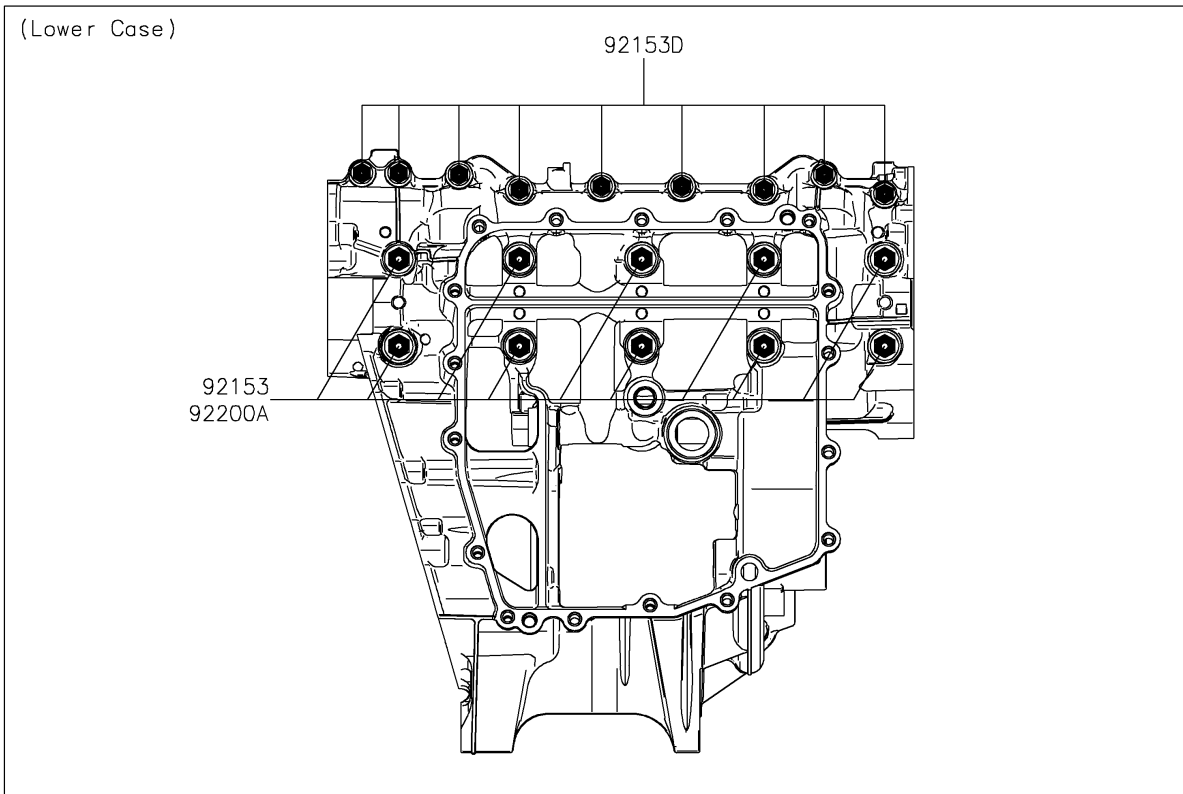

# 2020 NINJA® ZX™ -6R ABS KRT EDITION PARTS DIAGRAM

## Crankcase Bolt Pattern

E1412

### Crankcase Bolt Pattern

ITEM NAME	PART NUMBER	QUANTITY
BOLT,FLANGED,8X95 (Ref # 92153)	92153-1631	10
BOLT,FLANGED,8X90 (Ref # 92153A)	92153-1632	1
BOLT,FLANGED,8X75 (Ref # 92153B)	92153-1633	3
BOLT,FLANGED,6X68 (Ref # 92153C)	92153-1637	7
BOLT,FLANGED,6X50 (Ref # 92153D)	92153-1638	9
WASHER,8.2X16X1.6 (Ref # 92200)	92200-0047	4
WASHER,8.5X18X3.0 (Ref # 92200A)	92200-0153	10