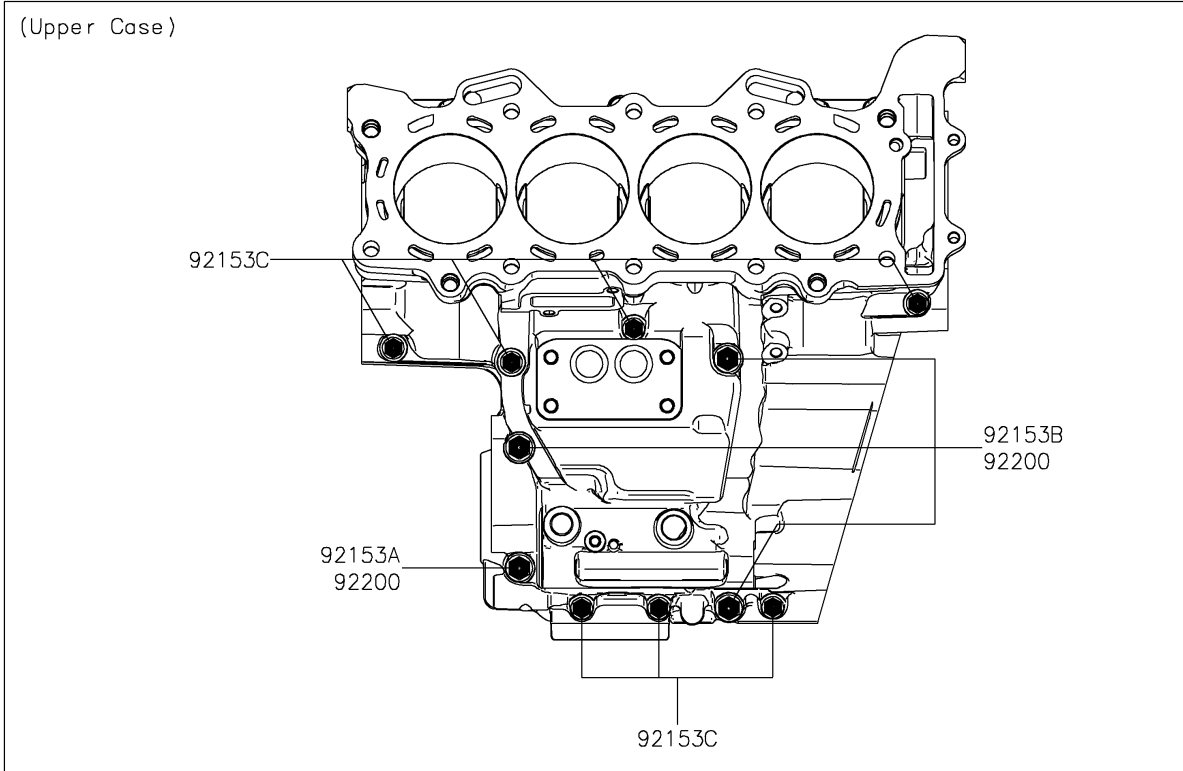

# 2020 NINJA® ZX™ -6R ABS KRT EDITION PARTS DIAGRAM

## Crankcase Bolt Pattern

E1412

### Crankcase Bolt Pattern

ITEM NAME	PART NUMBER	QUANTITY
BOLT,FLANGED,8X95 (Ref # 92153)	92153-1631	10
BOLT,FLANGED,8X90 (Ref # 92153A)	92153-1632	1
BOLT,FLANGED,8X75 (Ref # 92153B)	92153-1633	3
BOLT,FLANGED,6X68 (Ref # 92153C)	92153-1637	7
BOLT,FLANGED,6X50 (Ref # 92153D)	92153-1638	9
WASHER,8.2X16X1.6 (Ref # 92200)	92200-0047	4
WASHER,8.5X18X3.0 (Ref # 92200A)	92200-0153	10