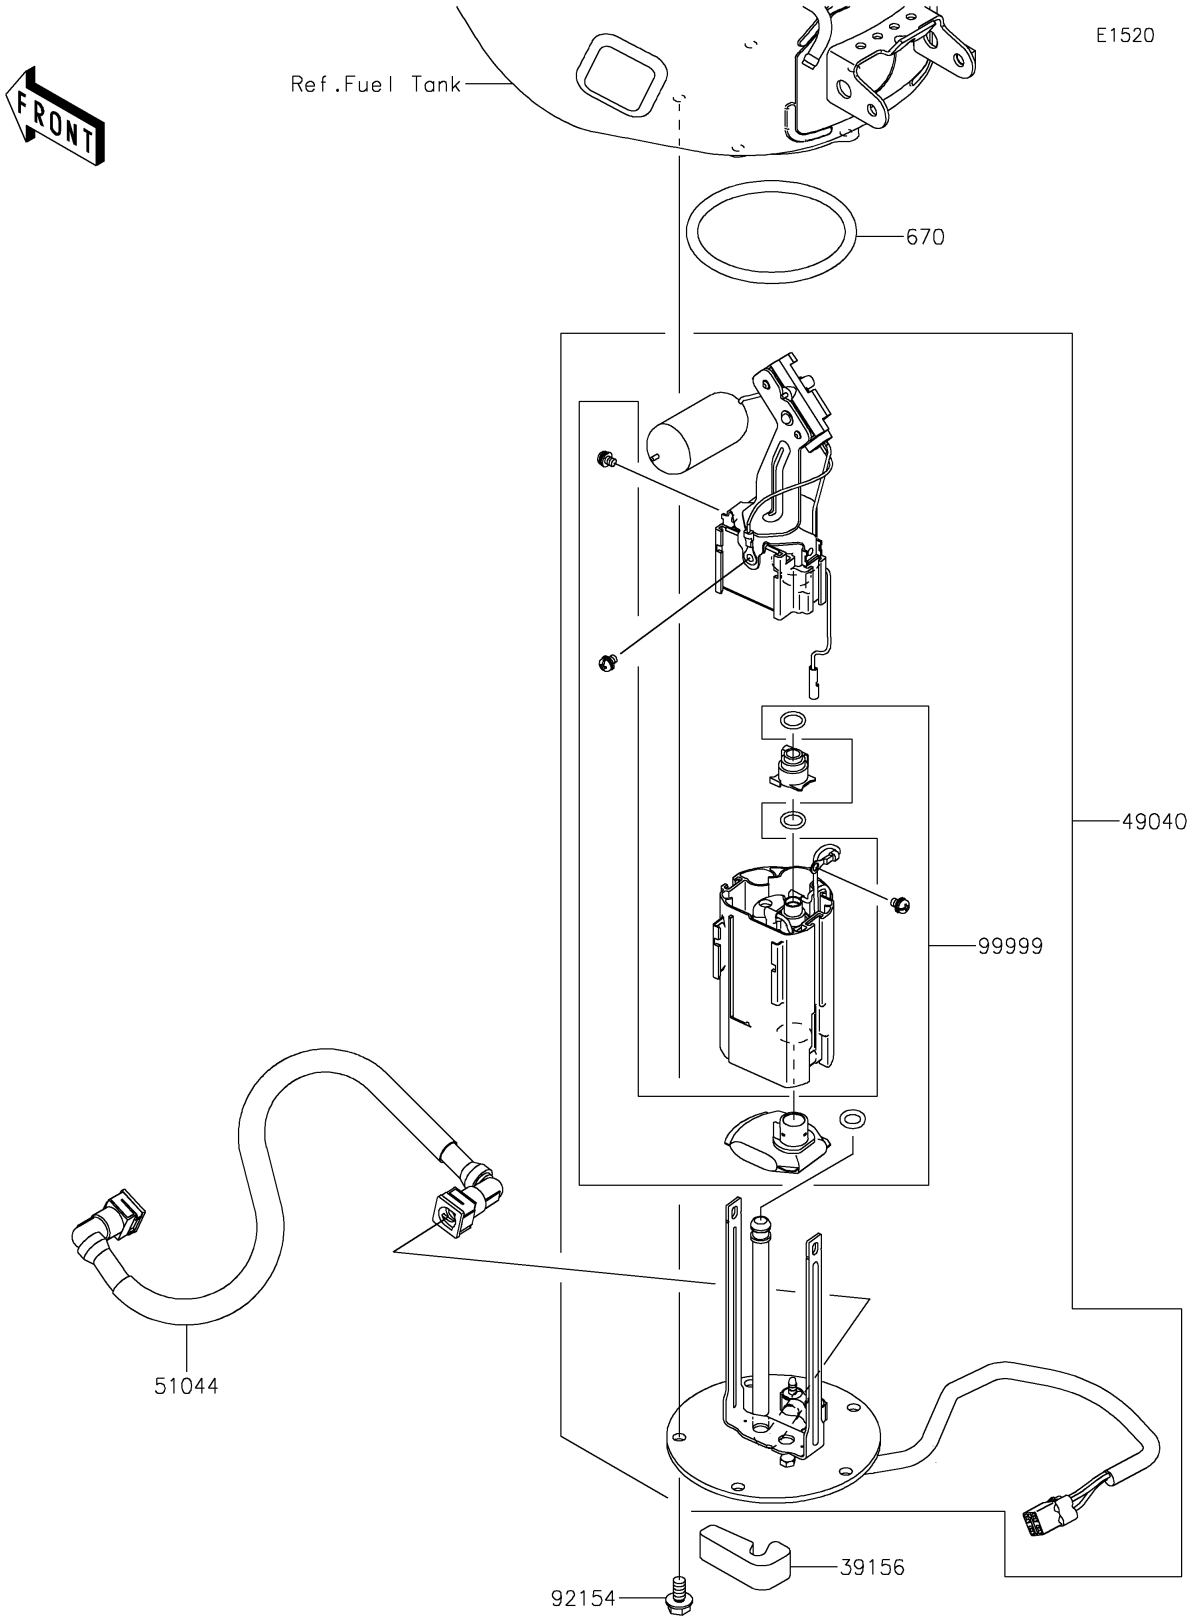

2019 NINJA® ZX™ -6R ABS KRT EDITION PARTS DIAGRAM

Fuel Pump

2019 NINJA® ZX™ -6R ABS KRT EDITION PARTS LIST

Fuel Pump

ITEM NAME	PART NUMBER	QUANTITY
PAD,FUEL PUMP (Ref # 39156)	39156-0991	1
PUMP-FUEL (Ref # 49040)	49040-0779	1
TUBE-ASSY,FUEL (Ref # 51044)	51044-0869	1
BOLT,FLANGED,6X12 (Ref # 92154)	92154-1848	5
KIT,FUEL FILTER (Ref # 99999)	99999-0521	1
O RING (Ref # 670)	670E5075	1