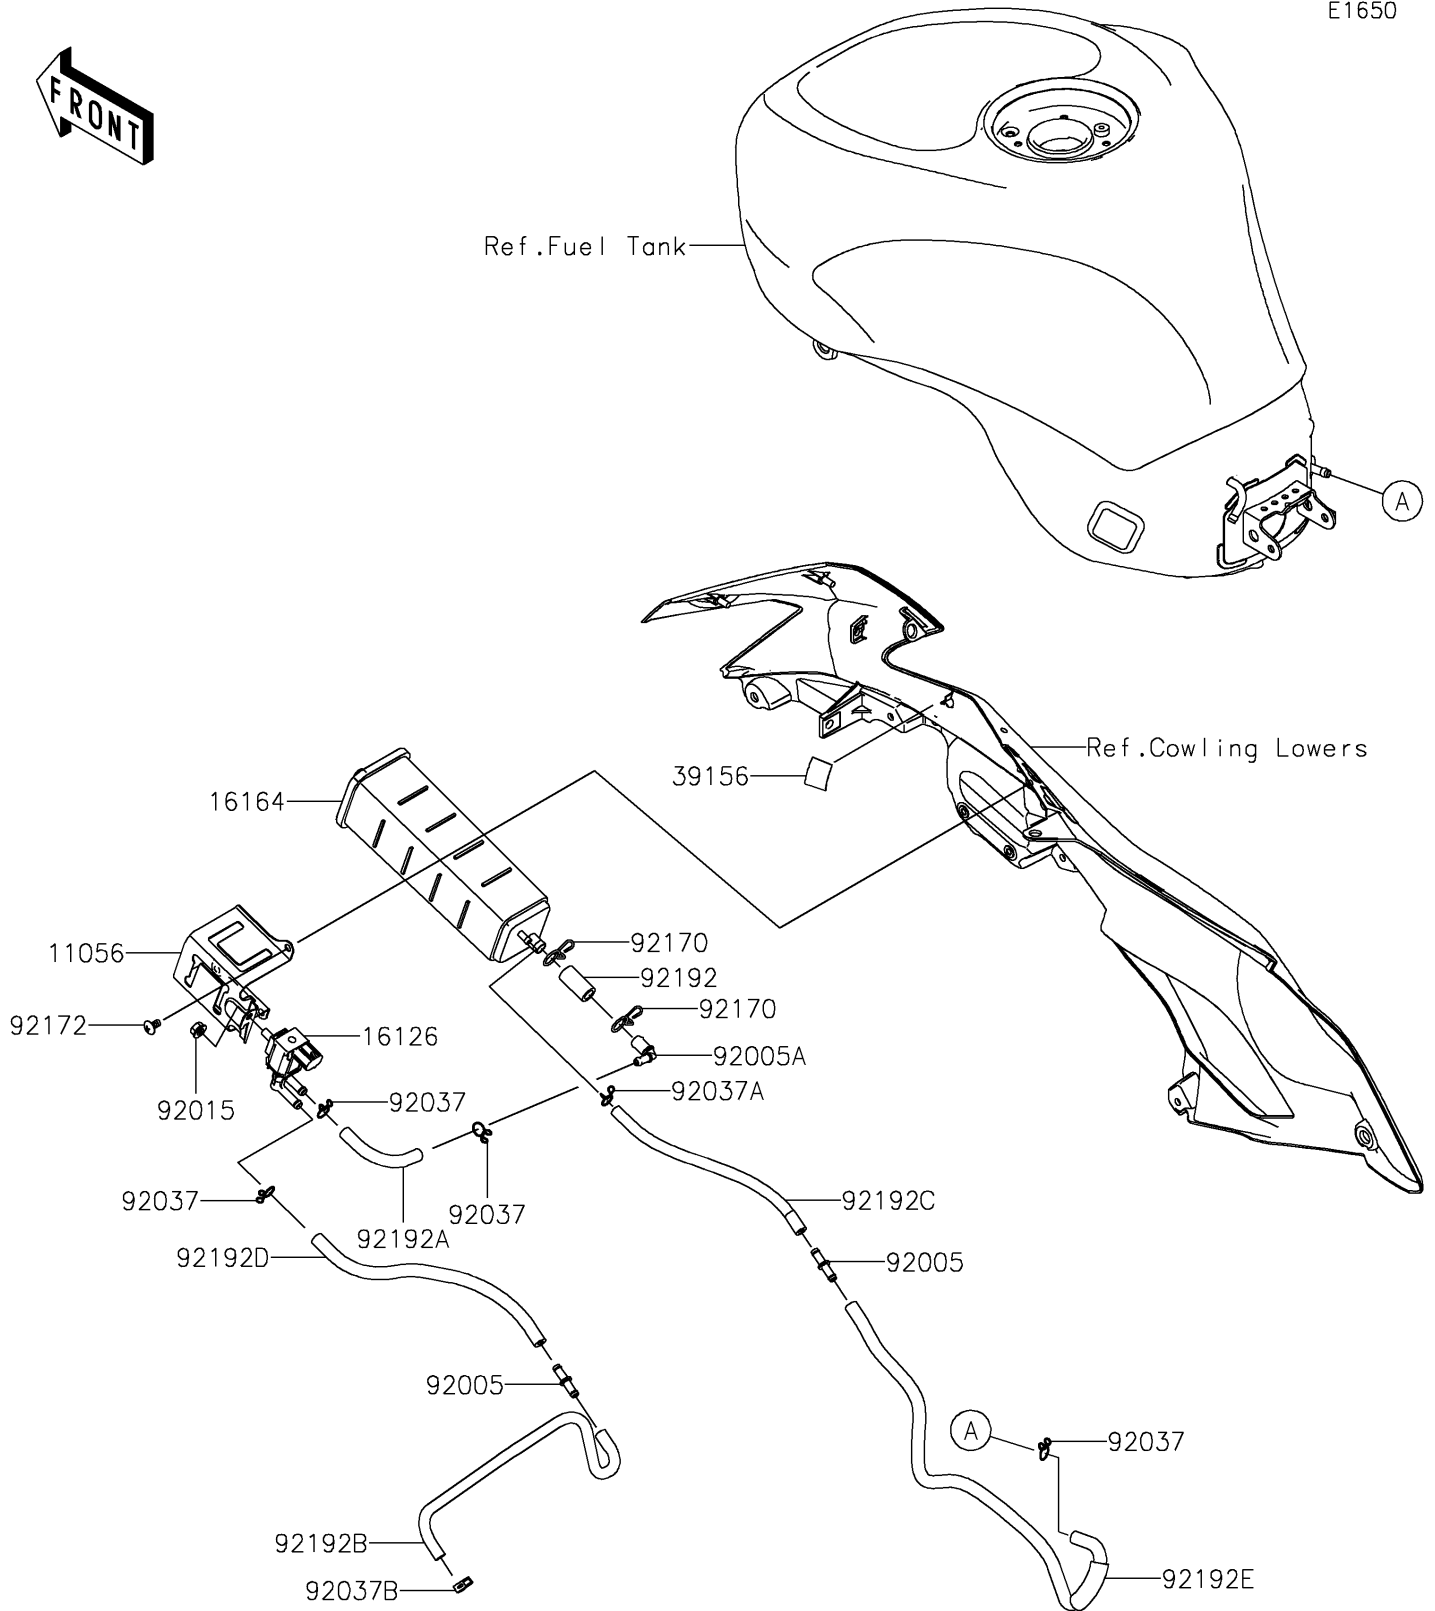

2020 NINJA® ZX™ -6R ABS KRT EDITION PARTS DIAGRAM

Fuel Evaporative System(CA)

E1650

2020 NINJA® ZX™ -6R ABS KRT EDITION PARTS LIST

Fuel Evaporative System(CA)

ITEM NAME	PART NUMBER	QUANTITY
BRACKET,CANISTER (Ref # 11056)	11056-2018	1
VALVE,SOLENOID (Ref # 16126)	16126-0705	1
CANISTER (Ref # 16164)	16164-0009	1
PAD,20X30X3 (Ref # 39156)	39156-0749	1
FITTING (Ref # 92005)	92005-0721	2
FITTING (Ref # 92005A)	92005-0753	1
NUT,FLANGED,6MM (Ref # 92015)	92015-1367	1
CLAMP,TUBE (Ref # 92037)	92037-147	4
CLAMP (Ref # 92037A)	92037-1712	1
CLAMP,7.8MM (Ref # 92037B)	92037-2116	1
CLAMP (Ref # 92170)	92170-1695	2
SCREW,TAPPING,5X10 (Ref # 92172)	92172-0262	3
TUBE,9X14.4X30 (Ref # 92192)	92192-1148	1
TUBE,5X10.4X80 (Ref # 92192A)	92192-1149	1
TUBE,3.5X8.9X410 (Ref # 92192B)	92192-1150	1
TUBE,4X9.2X200 (Ref # 92192C)	92192-1151	1
TUBE,5X10.4X220 (Ref # 92192D)	92192-1229	1
TUBE,5X10.4X535 (Ref # 92192E)	92192-1261	1