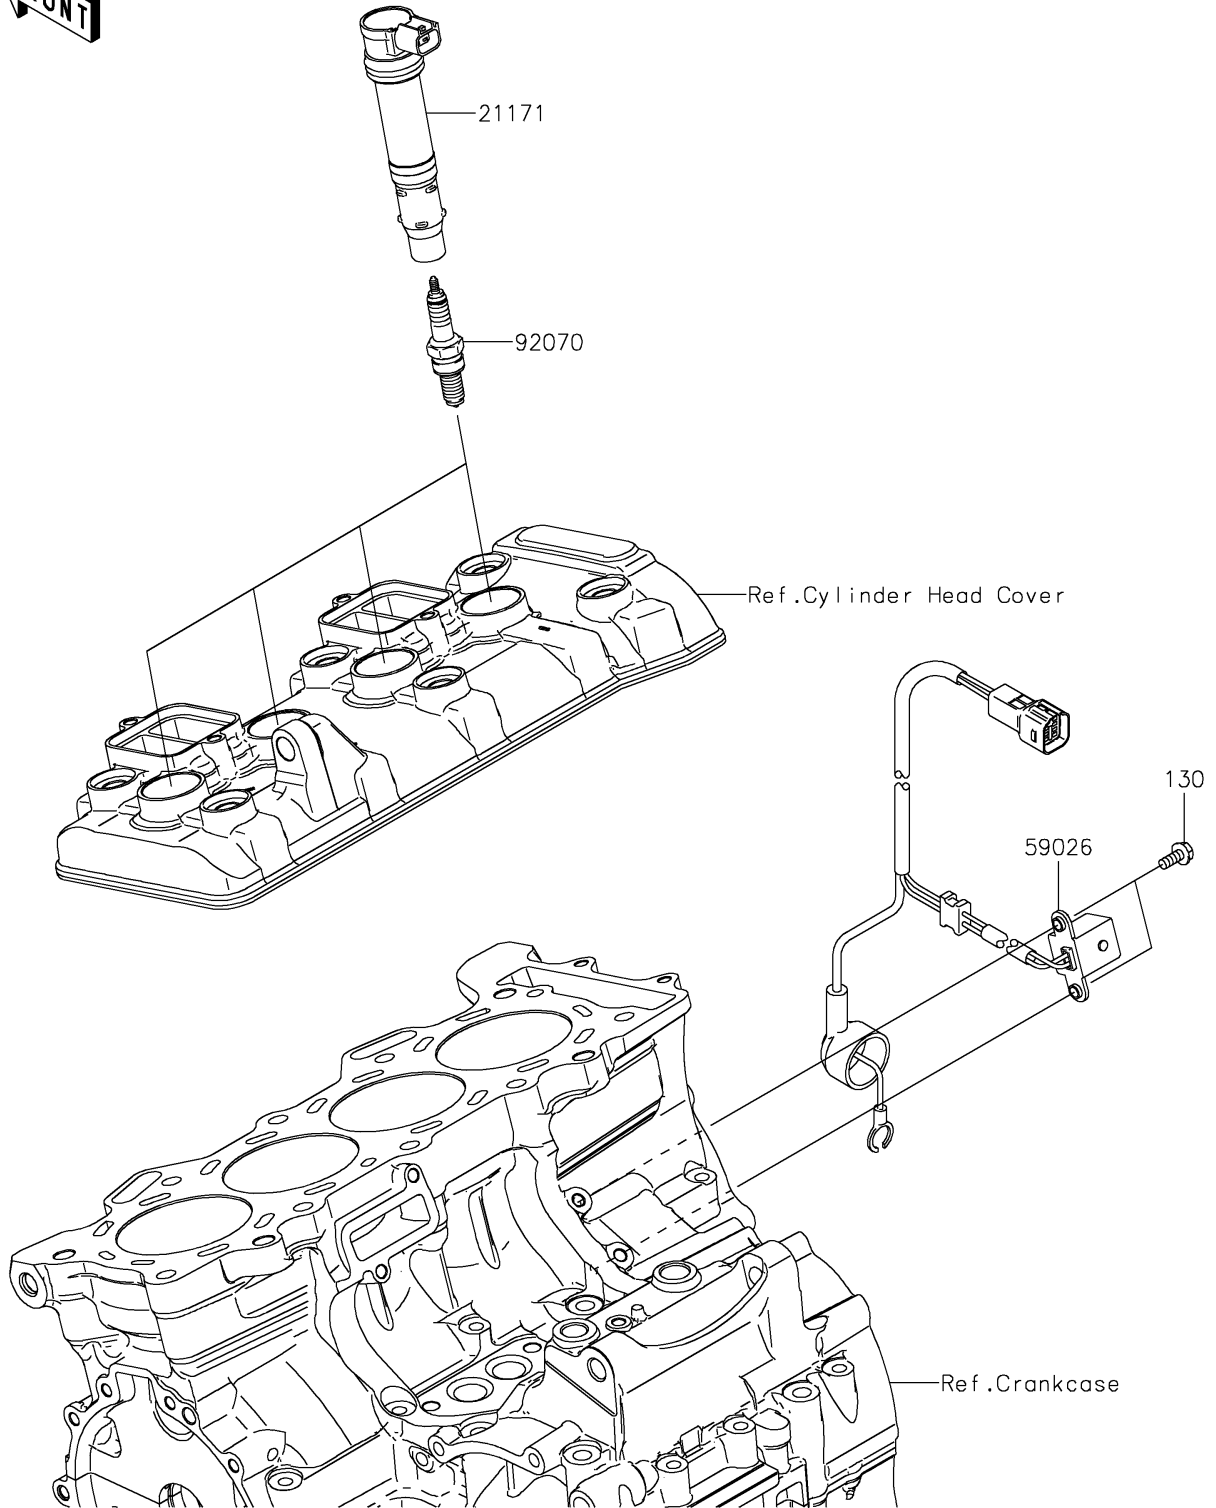

2020 NINJA[®] ZX[™]-6R ABS KRT EDITION PARTS DIAGRAM

Ignition System

E1830

2020 NINJA® ZX™ -6R ABS KRT EDITION PARTS LIST

Ignition System

ITEM NAME	PART NUMBER	QUANTITY
COIL-ASSY-IGNITION (Ref # 21171)	21171-0757	4
COIL-PULSING (Ref # 59026)	59026-0560	1
PLUG-SPARK,CR9E(NGK) (Ref # 92070)	92070-1266	4
BOLT-FLANGED,5X12 (Ref # 130)	130BA0512	2