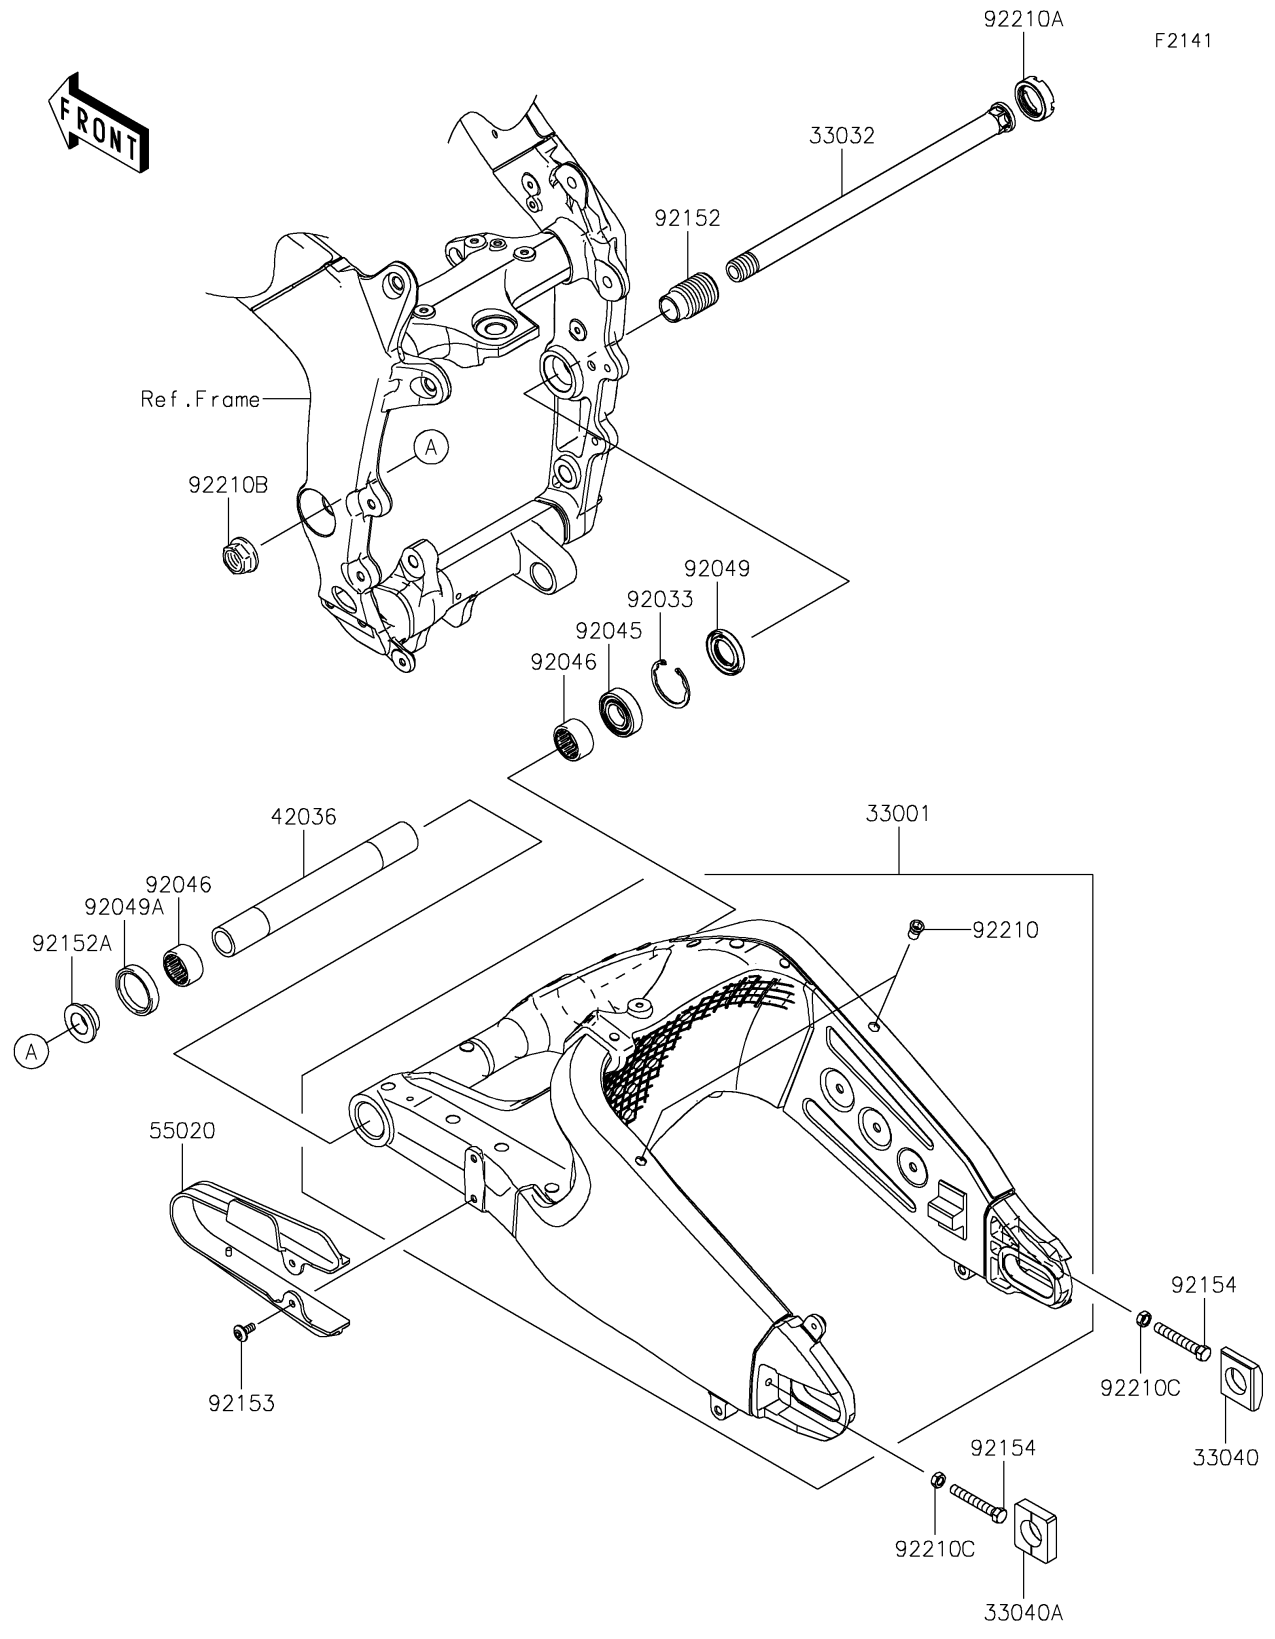

# 2020 NINJA® ZX™ -6R ABS PARTS DIAGRAM

Swingarm

## 2020 NINJA® ZX™ -6R ABS PARTS LIST

### Swingarm

ITEM NAME	PART NUMBER	QUANTITY
ARM-COMP-SWING (Ref # 33001)	33001-0584	1
SHAFT-SWING ARM (Ref # 33032)	33032-0044	1
ADJUSTER-CHAIN,RH (Ref # 33040)	33040-0027	1
ADJUSTER-CHAIN,LH (Ref # 33040A)	33040-1114	1
SLEEVE,20.1X28X226 (Ref # 42036)	42036-0069	1
GUARD,CHAIN (Ref # 55020)	55020-0384	1
RING-SNAP,42MM (Ref # 92033)	92033-1041	1
BEARING-BALL,6004UL11 (Ref # 92045)	92045-0017	1
BEARING-NEEDLE,7E-HVS 28X34X17 (Ref # 92046)	92046-0008	2
SEAL-OIL,MHSA25X42X6 (Ref # 92049)	92049-1314	1
SEAL-OIL,MHSA25X34X7 (Ref # 92049A)	92049-1352	1
COLLAR,SWING ARM,L=47 (Ref # 92152)	92152-0154	1
COLLAR,SWING ARM,L=12.5 (Ref # 92152A)	92152-1234	1
BOLT,SOCKET,6X14 (Ref # 92153)	92153-0422	1
BOLT-SMALL,8X55 (Ref # 92154)	92154-1962	2
NUT,6MM (Ref # 92210)	92210-0099	2
NUT,30MM (Ref # 92210A)	92210-0134	1
NUT,FLANGED,20MM (Ref # 92210B)	92210-0320	1
NUT-HEX-SMALL,8MM (Ref # 92210C)	92210-1459	2