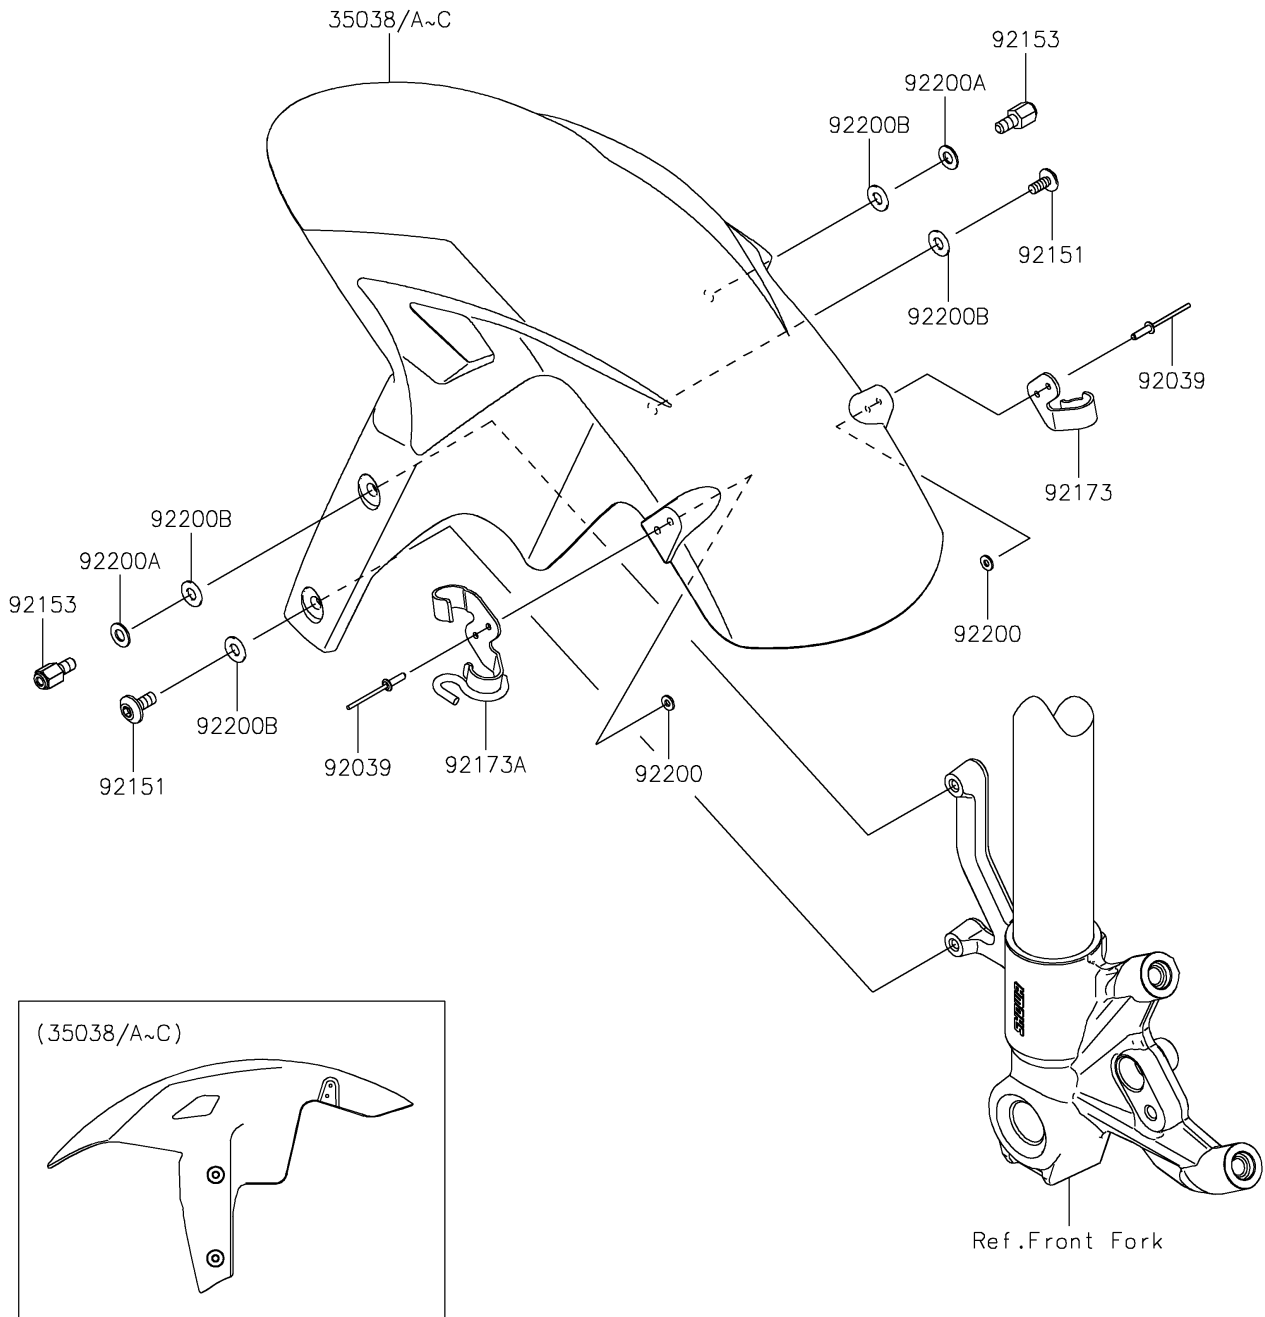

2020 NINJA® ZX™-6R ABS PARTS DIAGRAM

Front Fender(s)

F2171

2020 NINJA® ZX™ -6R ABS PARTS LIST

Front Fender(s)

ITEM NAME	PART NUMBER	QUANTITY
FENDER-FRONT,M.F.S.BLACK (Ref # 35038A)	35038-0009-739	1
RIVET (Ref # 92039)	92039-1231	4
BOLT,SOCKET,6X14 (Ref # 92151)	92151-1654	2
BOLT,6MM (Ref # 92153)	92153-0335	2
CLAMP,FR FENDER,RH (Ref # 92173)	92173-0984	1
CLAMP,FR FENDER,LH (Ref # 92173A)	92173-2057	1
WASHER,3.5X8X1 (Ref # 92200)	92200-1251	4
WASHER,6.2X15X1.2 (Ref # 92200A)	92200-1762	2
WASHER,6.2X14X1 (Ref # 92200B)	92200-1986	4