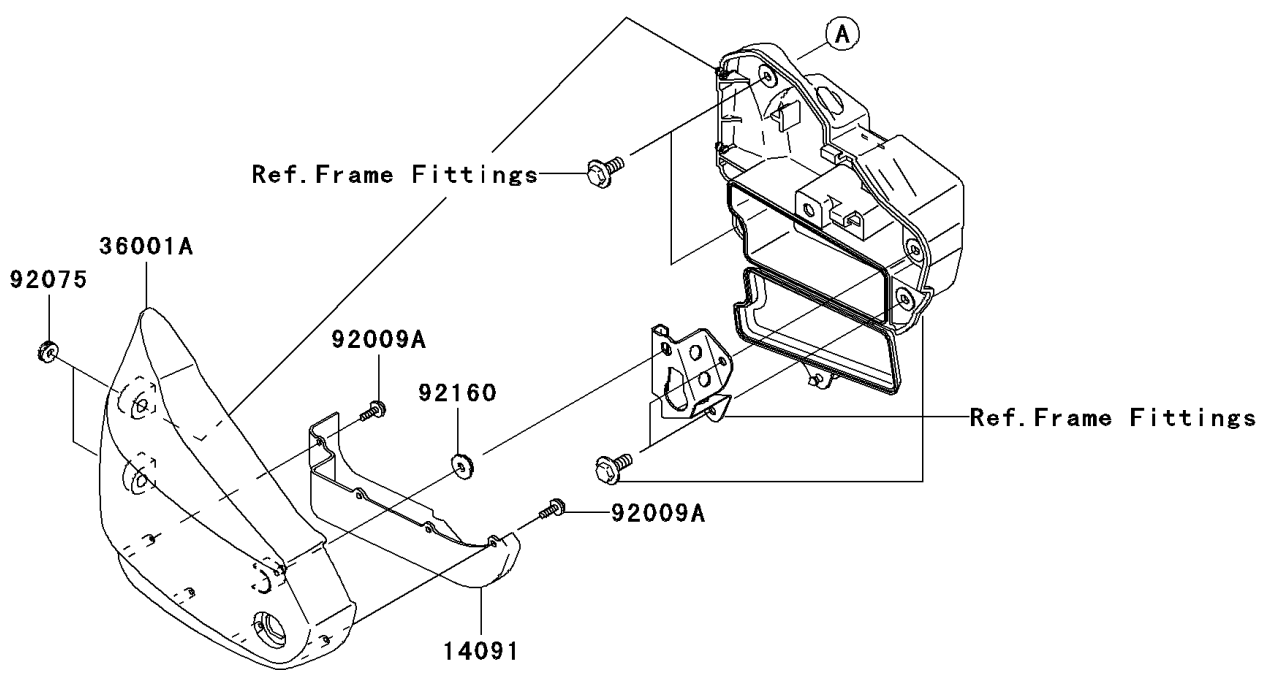

2006 Vulcan 1600 Nomad PARTS DIAGRAM

Side Covers

F2611

2006 Vulcan 1600 Nomad PARTS LIST

Side Covers

ITEM NAME	PART NUMBER	QUANTITY
COVER,SIDE COVER,LH (Ref # 14091)	14091-1343	1
COVER,SIDE COVER,RH (Ref # 14091A)	14091-1344	1
COVER-SIDE,RH,EBONY (Ref # 36001)	36001-0057-H8	1
COVER-SIDE,LH,EBONY (Ref # 36001A)	36001-1684-H8	1
SCREW,6X14 (Ref # 92009)	92009-1662	1
SCREW,TAPPING,4X14 (Ref # 92009A)	92009-1792	8
GROMMET (Ref # 92071)	92071-1131	2
DAMPER (Ref # 92075)	92075-1629	2
DAMPER (Ref # 92160)	92160-1944	1