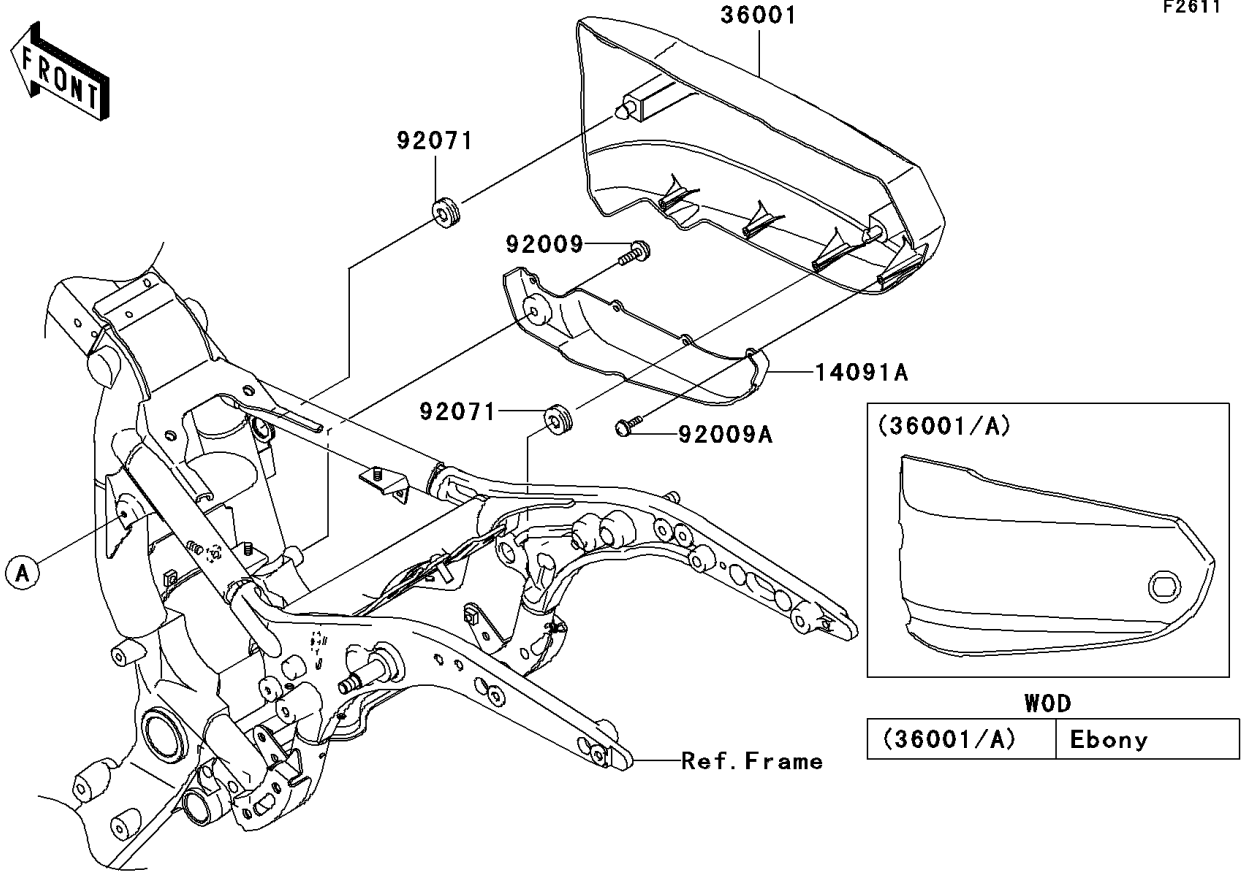

2006 Vulcan 1600 Nomad PARTS DIAGRAM

Side Covers

F2611

2006 Vulcan 1600 Nomad PARTS LIST

Side Covers

ITEM NAME	PART NUMBER	QUANTITY
COVER,SIDE COVER,LH (Ref # 14091)	14091-1343	1
COVER,SIDE COVER,RH (Ref # 14091A)	14091-1344	1
COVER-SIDE,RH,EBONY (Ref # 36001)	36001-0057-H8	1
COVER-SIDE,LH,EBONY (Ref # 36001A)	36001-1684-H8	1
SCREW,6X14 (Ref # 92009)	92009-1662	1
SCREW,TAPPING,4X14 (Ref # 92009A)	92009-1792	8
GROMMET (Ref # 92071)	92071-1131	2
DAMPER (Ref # 92075)	92075-1629	2
DAMPER (Ref # 92160)	92160-1944	1