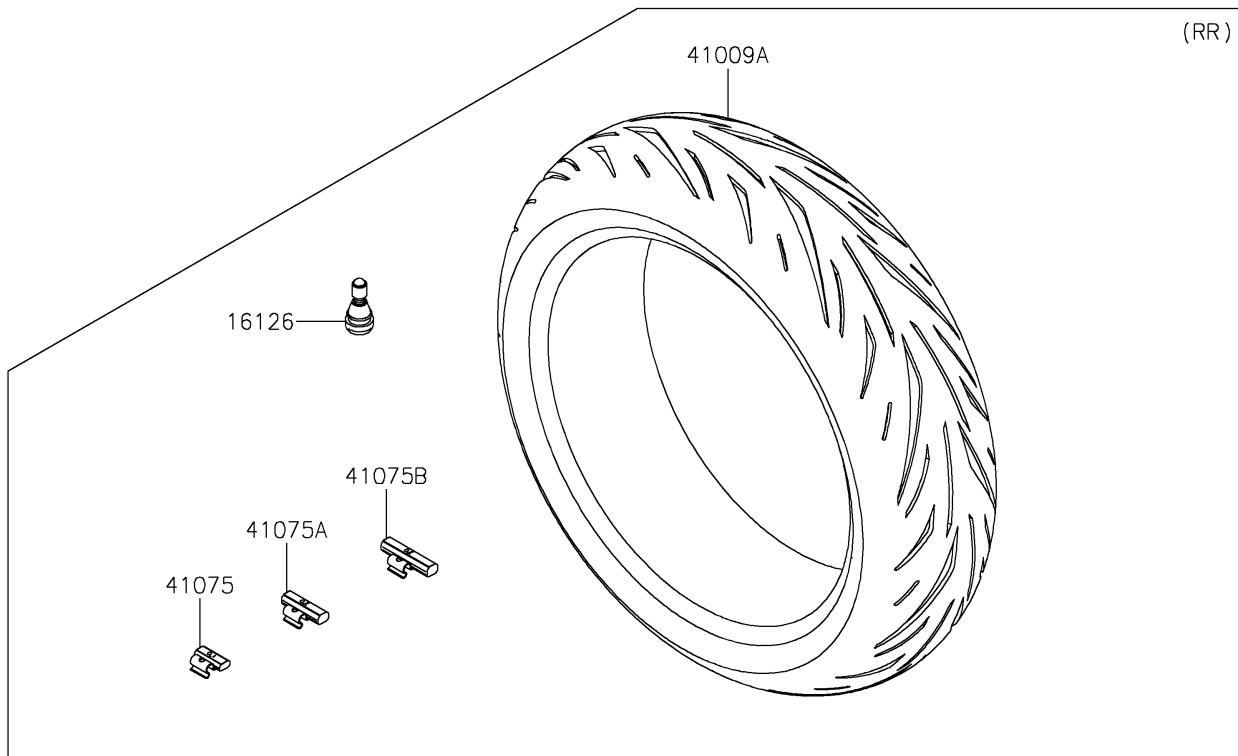

# 2019 NINJA® ZX™ -6R ABS PARTS DIAGRAM

Tires

F2210

### Tires

ITEM NAME	PART NUMBER	QUANTITY
VALVE,TIRE (Ref # 16126)	16126-1140	2
TIRE,FR,120/70ZR17(58W),S22F (Ref # 41009)	41009-0801	1
TIRE,RR,180/55ZR17(73W),S22R (Ref # 41009A)	41009-0802	1
BALANCER-WHEEL,10G,SILVER (Ref # 41075)	41075-0007	AR
BALANCER-WHEEL,20G,SILVER (Ref # 41075A)	41075-0008	AR
BALANCER-WHEEL,30G,SILVER (Ref # 41075B)	41075-0009	AR