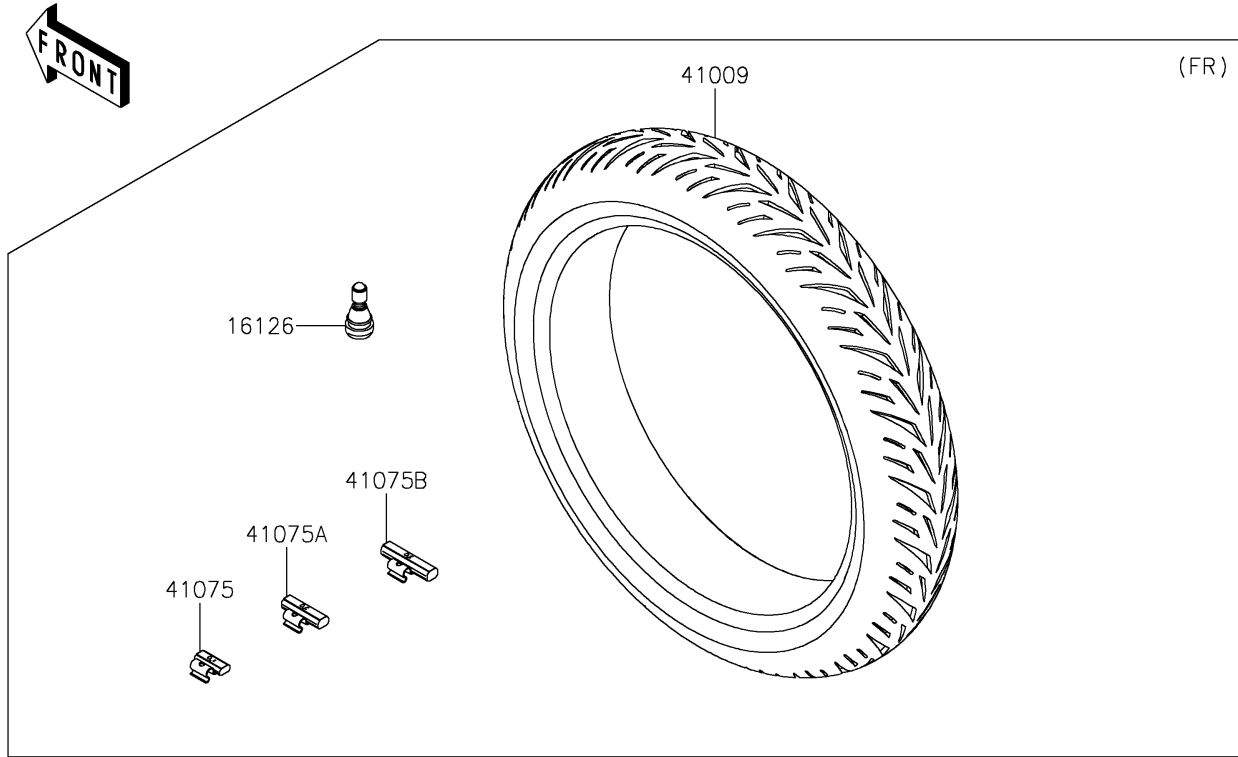

# 2019 NINJA® ZX™ -6R ABS PARTS DIAGRAM

Tires

F2210

### Tires

ITEM NAME	PART NUMBER	QUANTITY
VALVE,TIRE (Ref # 16126)	16126-1140	2
TIRE,FR,120/70ZR17(58W),S22F (Ref # 41009)	41009-0801	1
TIRE,RR,180/55ZR17(73W),S22R (Ref # 41009A)	41009-0802	1
BALANCER-WHEEL,10G,SILVER (Ref # 41075)	41075-0007	AR
BALANCER-WHEEL,20G,SILVER (Ref # 41075A)	41075-0008	AR
BALANCER-WHEEL,30G,SILVER (Ref # 41075B)	41075-0009	AR