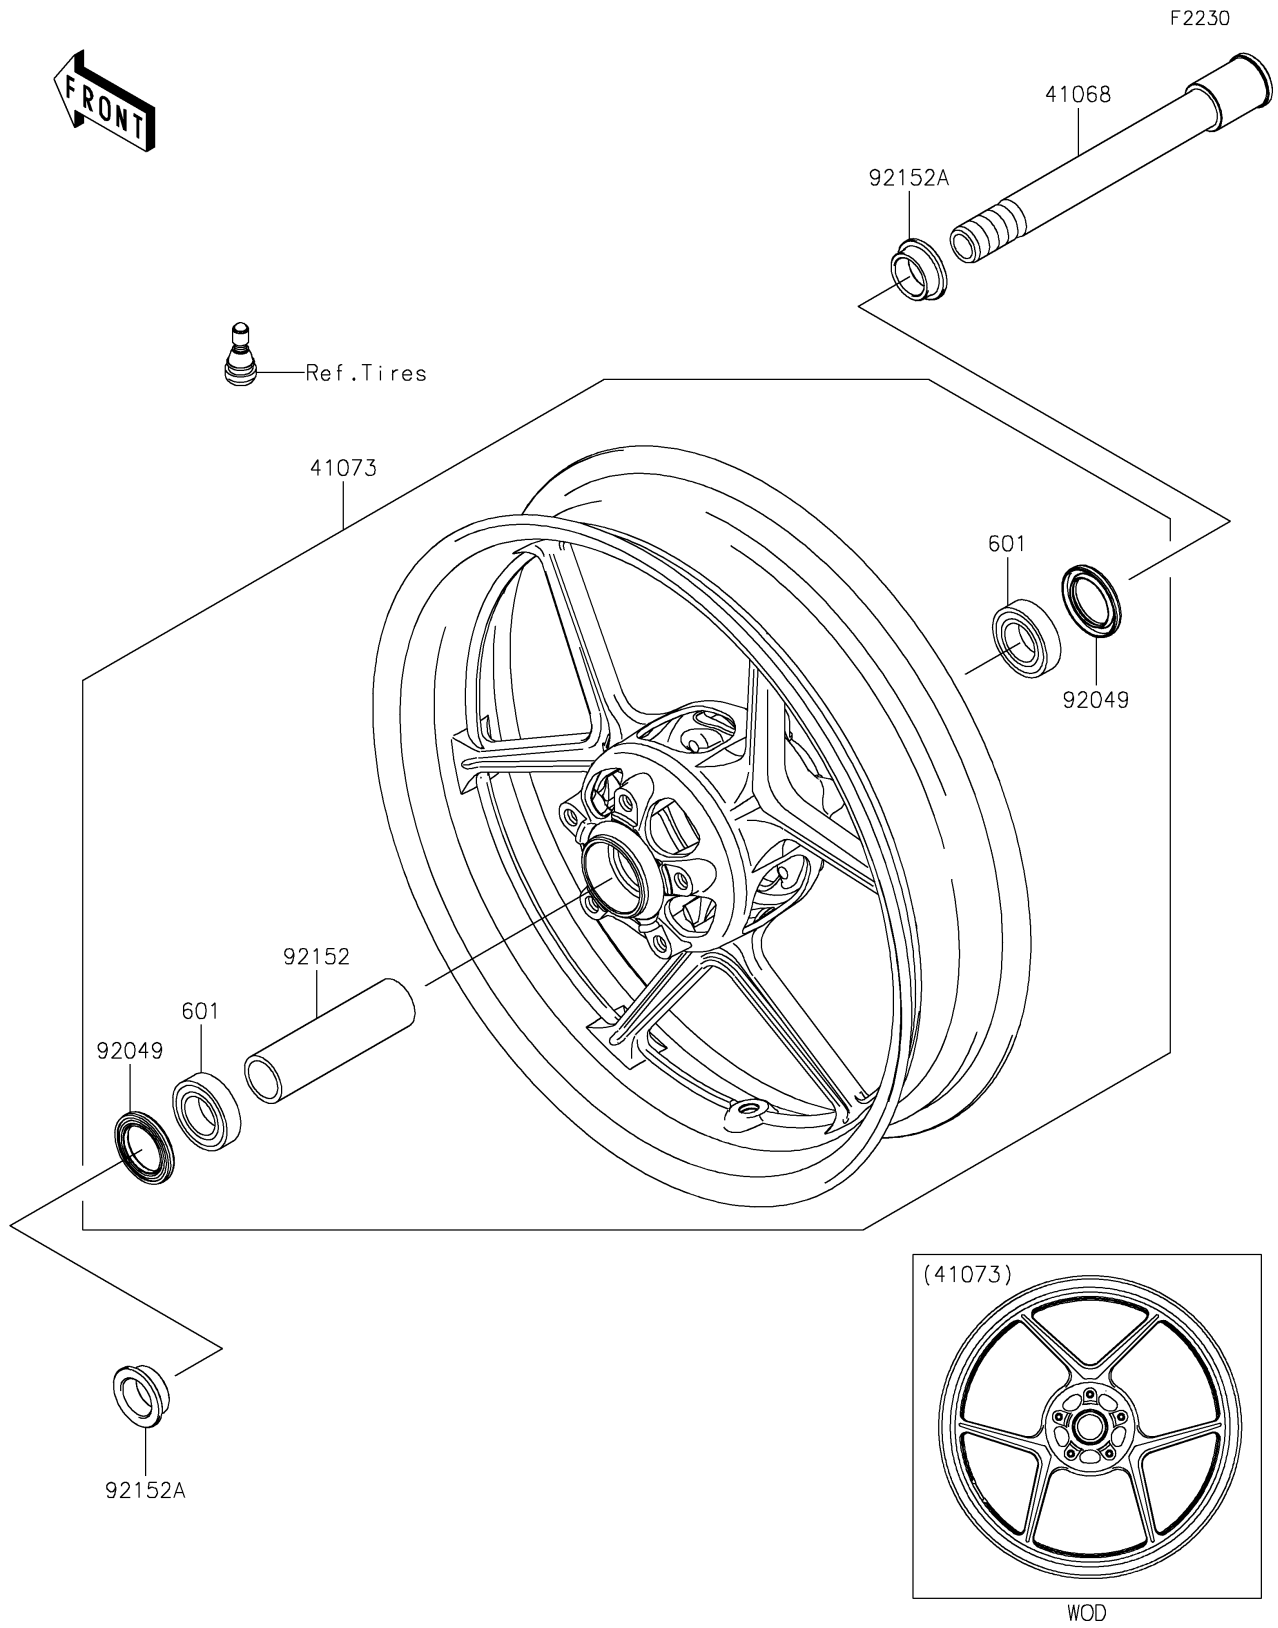

2020 NINJA® ZX™ -6R ABS KRT EDITION PARTS DIAGRAM

Front Wheel

2020 NINJA® ZX™ -6R ABS KRT EDITION PARTS LIST

Front Wheel

ITEM NAME	PART NUMBER	QUANTITY
AXLE,FR,25X207 (Ref # 41068)	41068-0599	1
WHEEL-ASSY,FR,G.BLACK (Ref # 41073)	41073-0728-18F	1
SEAL-OIL,BJN-C2 32X47X5 (Ref # 92049)	92049-0050	2
COLLAR,FR HUB,L=115 (Ref # 92152)	92152-0242	1
COLLAR,FR AXLE,L=13 (Ref # 92152A)	92152-1470	2
BEARING-BALL,#6005UU (Ref # 601)	601B6005UU	2