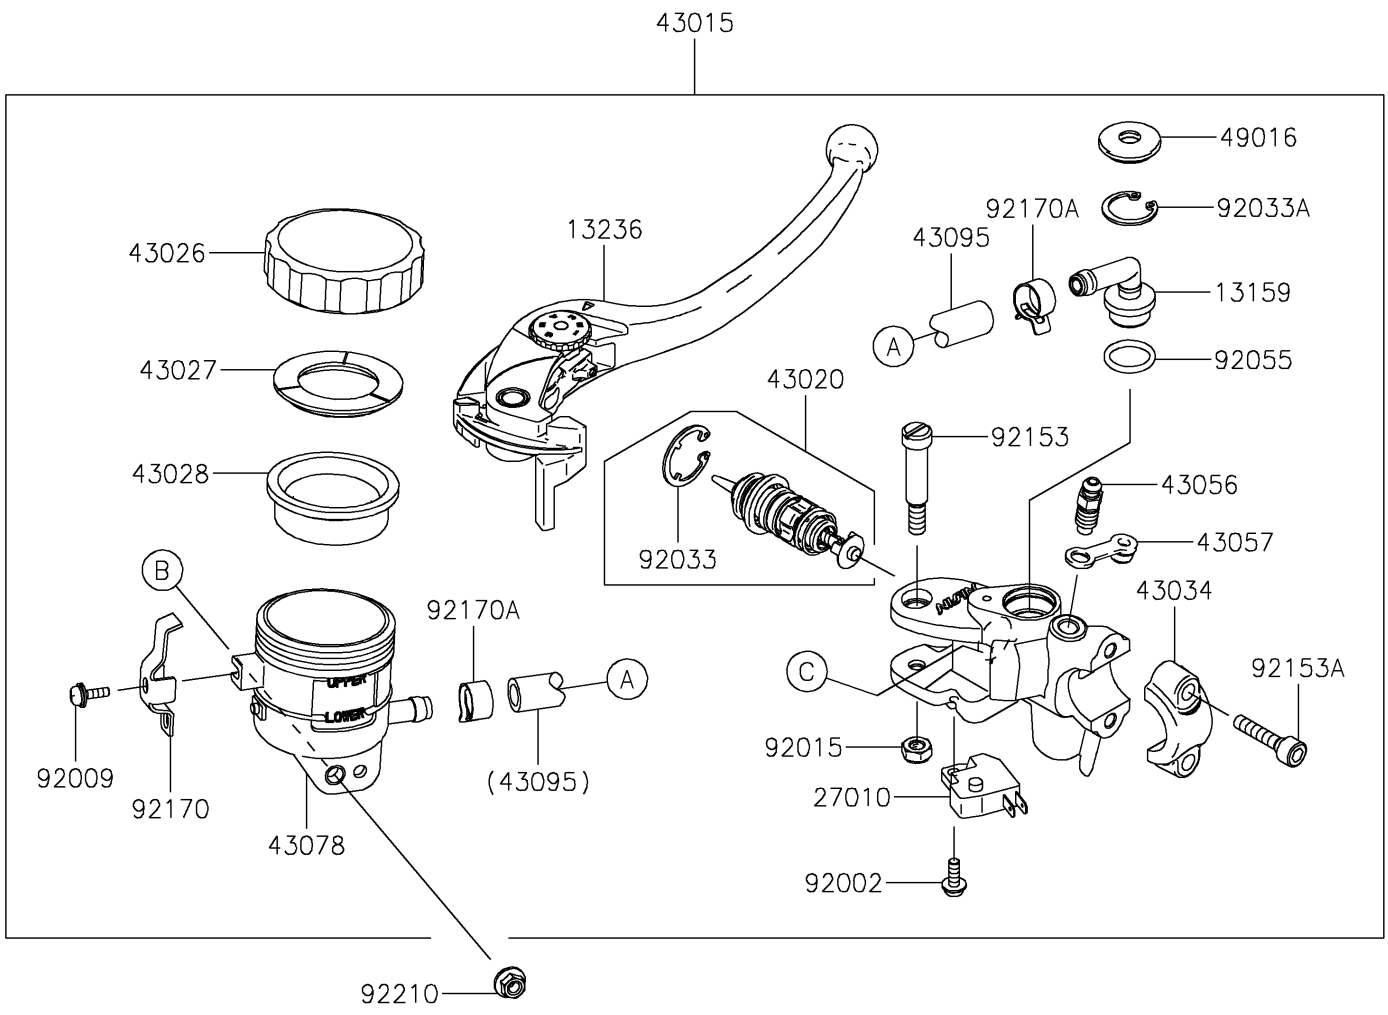

2020 NINJA® ZX™ -6R ABS KRT EDITION PARTS DIAGRAM

Front Master Cylinder

F2291

2020 NINJA® ZX™ -6R ABS KRT EDITION PARTS LIST

Front Master Cylinder

ITEM NAME	PART NUMBER	QUANTITY
BRACKET,FR MASTER CYLINDER (Ref # 11057)	11057-3730	1
CONNECTOR (Ref # 13159)	13159-1061	1
LEVER-COMP (Ref # 13236)	13236-0729	1
SWITCH,BRAKE (Ref # 27010)	27010-0762	1
CYLINDER-ASSY-MASTER,FR (Ref # 43015)	43015-0702	1
PISTON-COMP-BRAKE (Ref # 43020)	43020-0010	1
CAP-BRAKE (Ref # 43026)	43026-1051	1
PLATE-DIAPHRAGM (Ref # 43027)	43027-1051	1
DIAPHRAGM,MASTER CYLINDER (Ref # 43028)	43028-1057	1
HOLDER-BRAKE,MASTER CYLINDER (Ref # 43034)	43034-0056	1
BREATHER-BRAKE (Ref # 43056)	43056-1056	1
CAP-BREATHER (Ref # 43057)	43057-1001	1
RESERVOIR (Ref # 43078)	43078-1099	1
HOSE-BRAKE,FR MASTER CYLINDER (Ref # 43095)	43095-0366	1
COVER-SEAL (Ref # 49016)	49016-1147	1
BOLT,SCREW,4X12 (Ref # 92002)	92002-1323	1
SCREW (Ref # 92009)	92009-1570	1
NUT,FLANGED,6MM (Ref # 92015)	92015-1528	1
RING-SNAP (Ref # 92033)	92033-0034	1
RING-SNAP,20.5MM (Ref # 92033A)	92033-1186	1
RING-O,14.8X2.4 (Ref # 92055)	92055-0741	1
DAMPER (Ref # 92075)	92075-161	1
BOLT,SOCKET,6X10 (Ref # 92151)	92151-1449	1
COLLAR (Ref # 92152)	92152-0017	1
BOLT,LEVER (Ref # 92153)	92153-0868	1
BOLT,SOCKET,6X22 (Ref # 92153A)	92153-1518	2
CLAMP (Ref # 92170)	92170-1090	1
CLAMP,HOSE (Ref # 92170A)	92170-1091	2
NUT,FLANGED,5MM (Ref # 92210)	92210-0007	1

2020 NINJA® ZX™ -6R ABS KRT EDITION PARTS LIST

Front Master Cylinder

ITEM NAME	PART NUMBER	QUANTITY
BOLT-FLANGED,5X20 (Ref # 130)	130BB0520	1