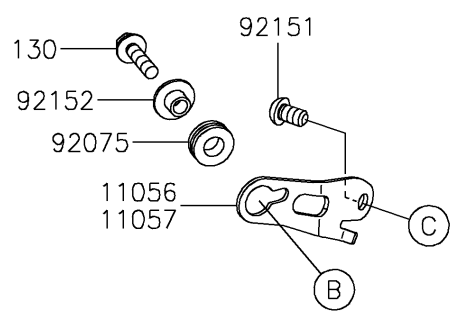

2020 NINJA® ZX™ -6R ABS KRT EDITION PARTS DIAGRAM

Front Master Cylinder

F2291

2020 NINJA® ZX™ -6R ABS KRT EDITION PARTS LIST

Front Master Cylinder

ITEM NAME	PART NUMBER	QUANTITY
BRACKET,FR MASTER CYLINDER (Ref # 11057)	11057-3730	1
CONNECTOR (Ref # 13159)	13159-1061	1
LEVER-COMP (Ref # 13236)	13236-0729	1
SWITCH,BRAKE (Ref # 27010)	27010-0762	1
CYLINDER-ASSY-MASTER,FR (Ref # 43015)	43015-0702	1
PISTON-COMP-BRAKE (Ref # 43020)	43020-0010	1
CAP-BRAKE (Ref # 43026)	43026-1051	1
PLATE-DIAPHRAGM (Ref # 43027)	43027-1051	1
DIAPHRAGM,MASTER CYLINDER (Ref # 43028)	43028-1057	1
HOLDER-BRAKE,MASTER CYLINDER (Ref # 43034)	43034-0056	1
BREATHER-BRAKE (Ref # 43056)	43056-1056	1
CAP-BREATHER (Ref # 43057)	43057-1001	1
RESERVOIR (Ref # 43078)	43078-1099	1
HOSE-BRAKE,FR MASTER CYLINDER (Ref # 43095)	43095-0366	1
COVER-SEAL (Ref # 49016)	49016-1147	1
BOLT,SCREW,4X12 (Ref # 92002)	92002-1323	1
SCREW (Ref # 92009)	92009-1570	1
NUT,FLANGED,6MM (Ref # 92015)	92015-1528	1
RING-SNAP (Ref # 92033)	92033-0034	1
RING-SNAP,20.5MM (Ref # 92033A)	92033-1186	1
RING-O,14.8X2.4 (Ref # 92055)	92055-0741	1
DAMPER (Ref # 92075)	92075-161	1
BOLT,SOCKET,6X10 (Ref # 92151)	92151-1449	1
COLLAR (Ref # 92152)	92152-0017	1
BOLT,LEVER (Ref # 92153)	92153-0868	1
BOLT,SOCKET,6X22 (Ref # 92153A)	92153-1518	2
CLAMP (Ref # 92170)	92170-1090	1
CLAMP,HOSE (Ref # 92170A)	92170-1091	2
NUT,FLANGED,5MM (Ref # 92210)	92210-0007	1

2020 NINJA® ZX™ -6R ABS KRT EDITION PARTS LIST

Front Master Cylinder

ITEM NAME	PART NUMBER	QUANTITY
BOLT-FLANGED,5X20 (Ref # 130)	130BB0520	1