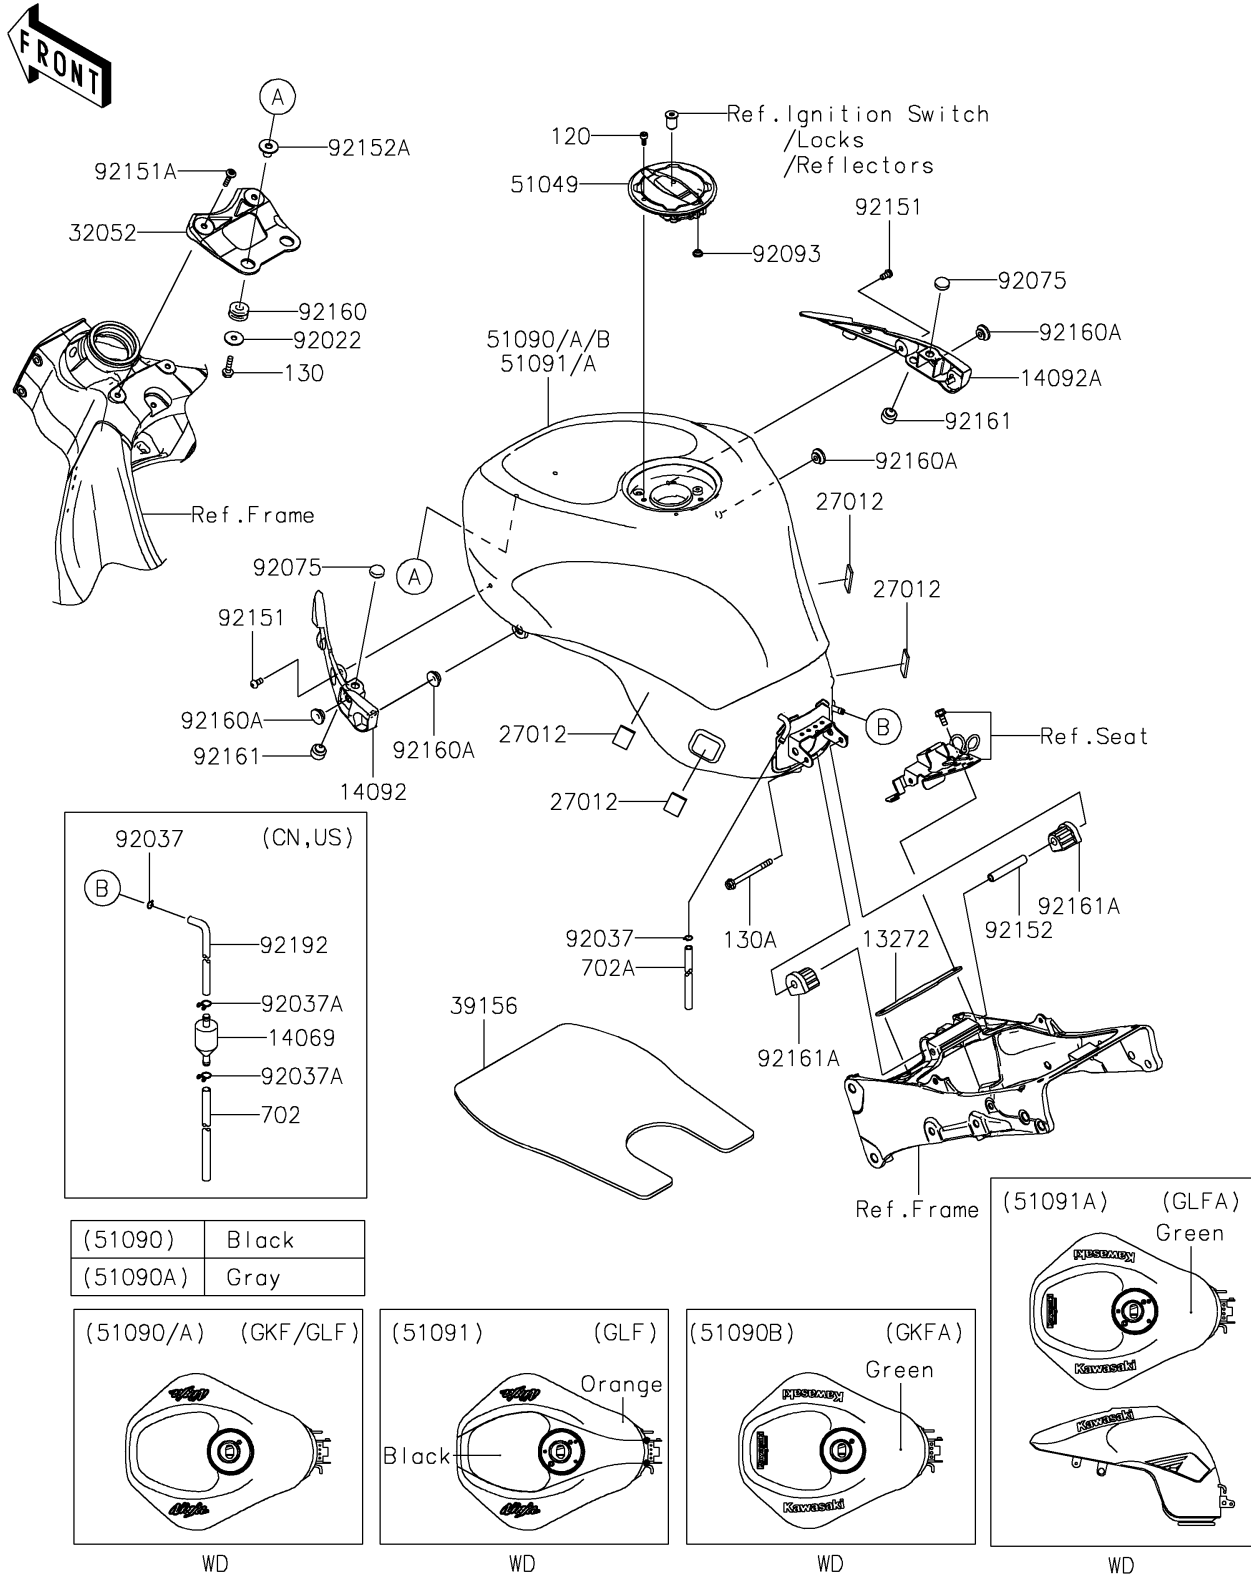

2020 NINJA® ZX™-6R ABS PARTS DIAGRAM

Fuel Tank

F2410

2020 NINJA® ZX™ -6R ABS PARTS LIST

Fuel Tank

ITEM NAME	PART NUMBER	QUANTITY
PLATE,FUEL TANK,RR (Ref # 13272)	13272-0505	1
COVER,TANK,LH (Ref # 14092)	14092-1087	1
COVER,TANK,RH (Ref # 14092A)	14092-1088	1
HOOK (Ref # 27012)	27012-0115	4
BRACKET-TANK (Ref # 32052)	32052-0727	1
PAD,FUEL TANK (Ref # 39156)	39156-0469	1
CAP-TANK (Ref # 51049)	51049-0735	1
TANK-COMP-FUEL,M.S.BLACK (Ref # 51090)	51090-5347-660	1
TANK-COMP-FUEL,C.S.F.ORG+BLK (Ref # 51091)	51091-5091-62N	1
WASHER,7X24X1.6 (Ref # 92022)	92022-228	2
CLAMP,TUBE (Ref # 92037)	92037-010	1
DAMPER (Ref # 92075)	92075-1983	2
SEAL,FUEL TANK CAP (Ref # 92093)	92093-1030	1
BOLT,SOCKET,6X12 (Ref # 92151)	92151-1219	2
BOLT,SOCKET,6X30 (Ref # 92151A)	92151-1605	2
COLLAR,6.8X10X60 (Ref # 92152)	92152-1182	1
COLLAR (Ref # 92152A)	92152-2197	2
DAMPER (Ref # 92160)	92160-1162	2
DAMPER (Ref # 92160A)	92160-1613	4
DAMPER (Ref # 92161)	92161-0738	2
DAMPER,FUEL TANK,RR (Ref # 92161A)	92161-1330	2
BOLT-SOCKET,5X12 (Ref # 120)	120CA0512	4
BOLT-FLANGED,6X22 (Ref # 130)	130BA0622	2
BOLT-FLANGED,6X70 (Ref # 130A)	130BC0670	1
TUBE-RUBBER,6X850 (Ref # 702A)	702A06850	1
BREATHER,FUEL TANK (Ref # 14069)	14069-1004	1
CLAMP,TUBE (Ref # 92037)	92037-010	2
CLAMP,TUBE (Ref # 92037A)	92037-147	2
TUBE,BREATHER (Ref # 92192)	92192-0798	1