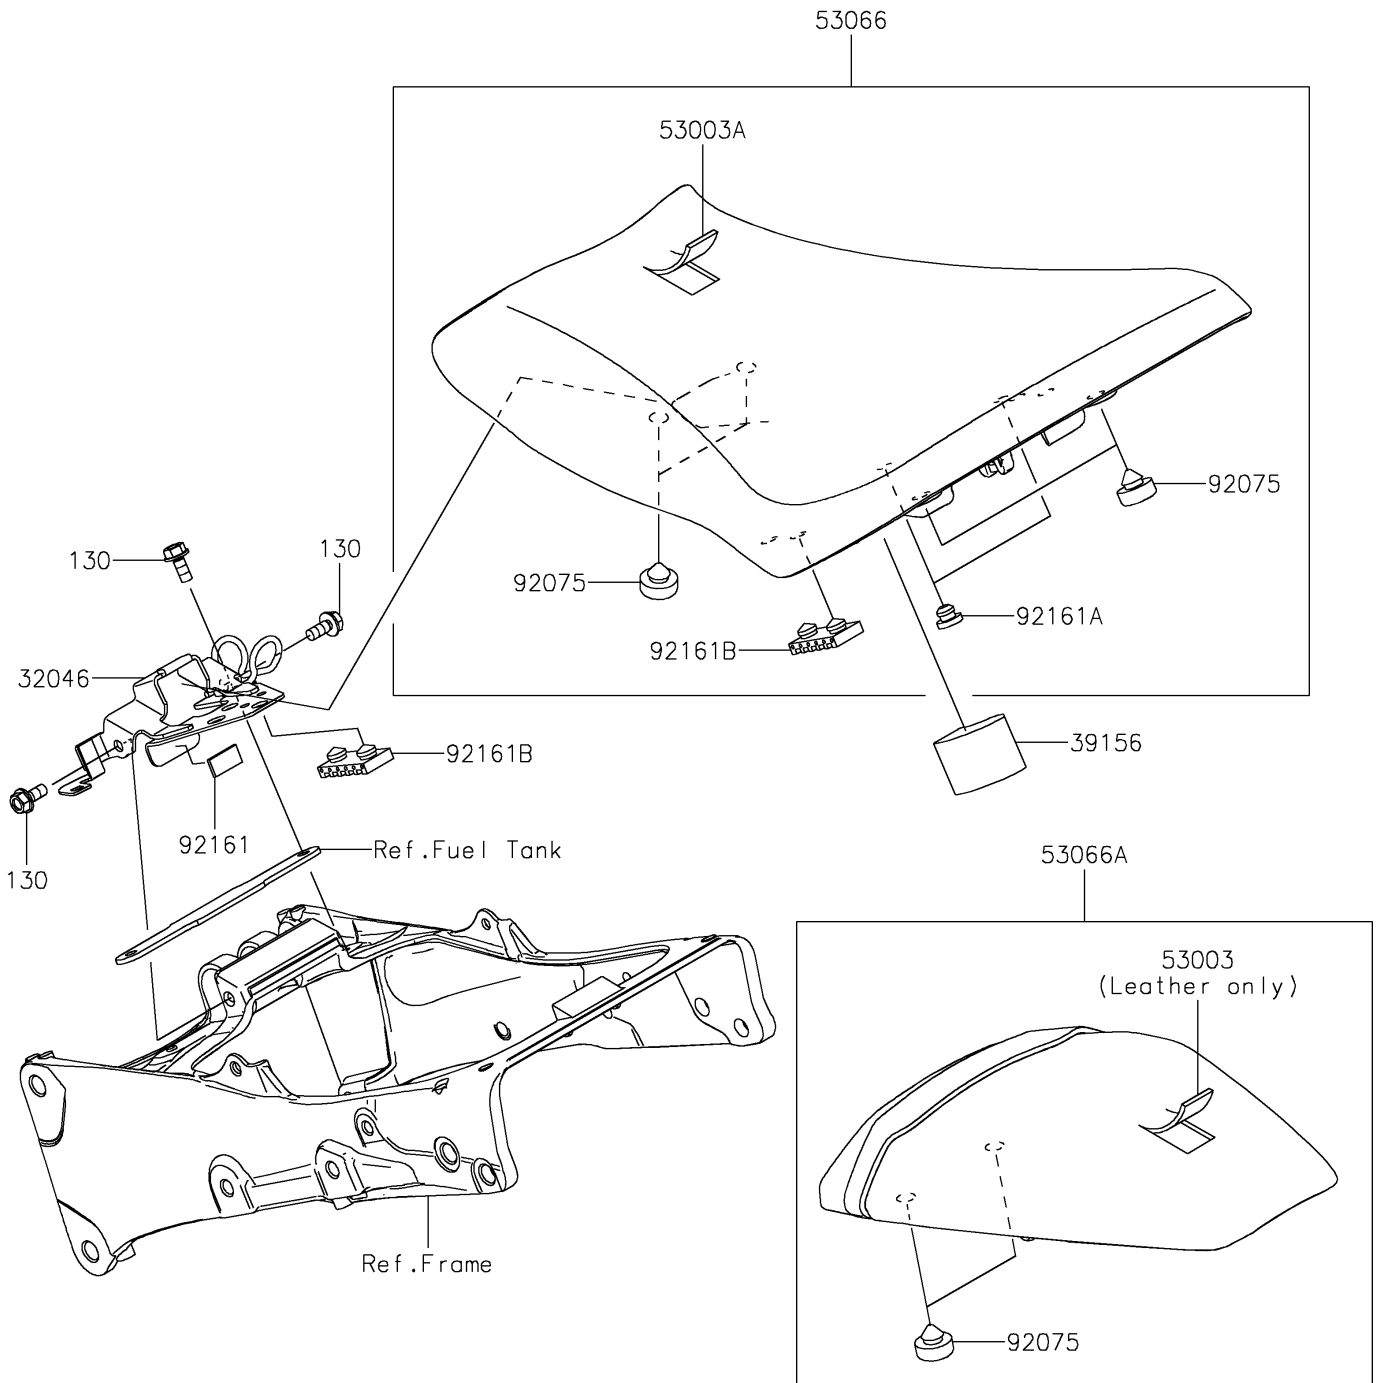

2019 NINJA® ZX™ -6R ABS KRT EDITION PARTS DIAGRAM

Seat

F2510

2019 NINJA® ZX™ -6R ABS KRT EDITION PARTS LIST

Seat

ITEM NAME	PART NUMBER	QUANTITY
BRACKET-SEAT (Ref # 32046)	32046-0431	1
PAD (Ref # 39156)	39156-2465	1
LEATHER,RR SEAT,BLACK (Ref # 53003)	53003-0420-MA	1
LEATHER,FRONT SEAT,BLACK (Ref # 53003A)	53003-0471-MA	1
SEAT-ASSY,FR,BLACK (Ref # 53066)	53066-0606-MA	1
SEAT-ASSY,RR,BLACK+BLK (Ref # 53066A)	53066-0607-12Y	1
DAMPER,10X20X8 (Ref # 92075)	92075-1927	6
DAMPER (Ref # 92161)	92161-0726	1
DAMPER (Ref # 92161A)	92161-1084	2
DAMPER,SEAT (Ref # 92161B)	92161-1489	3
BOLT-FLANGED,6X14 (Ref # 130)	130BC0614	3