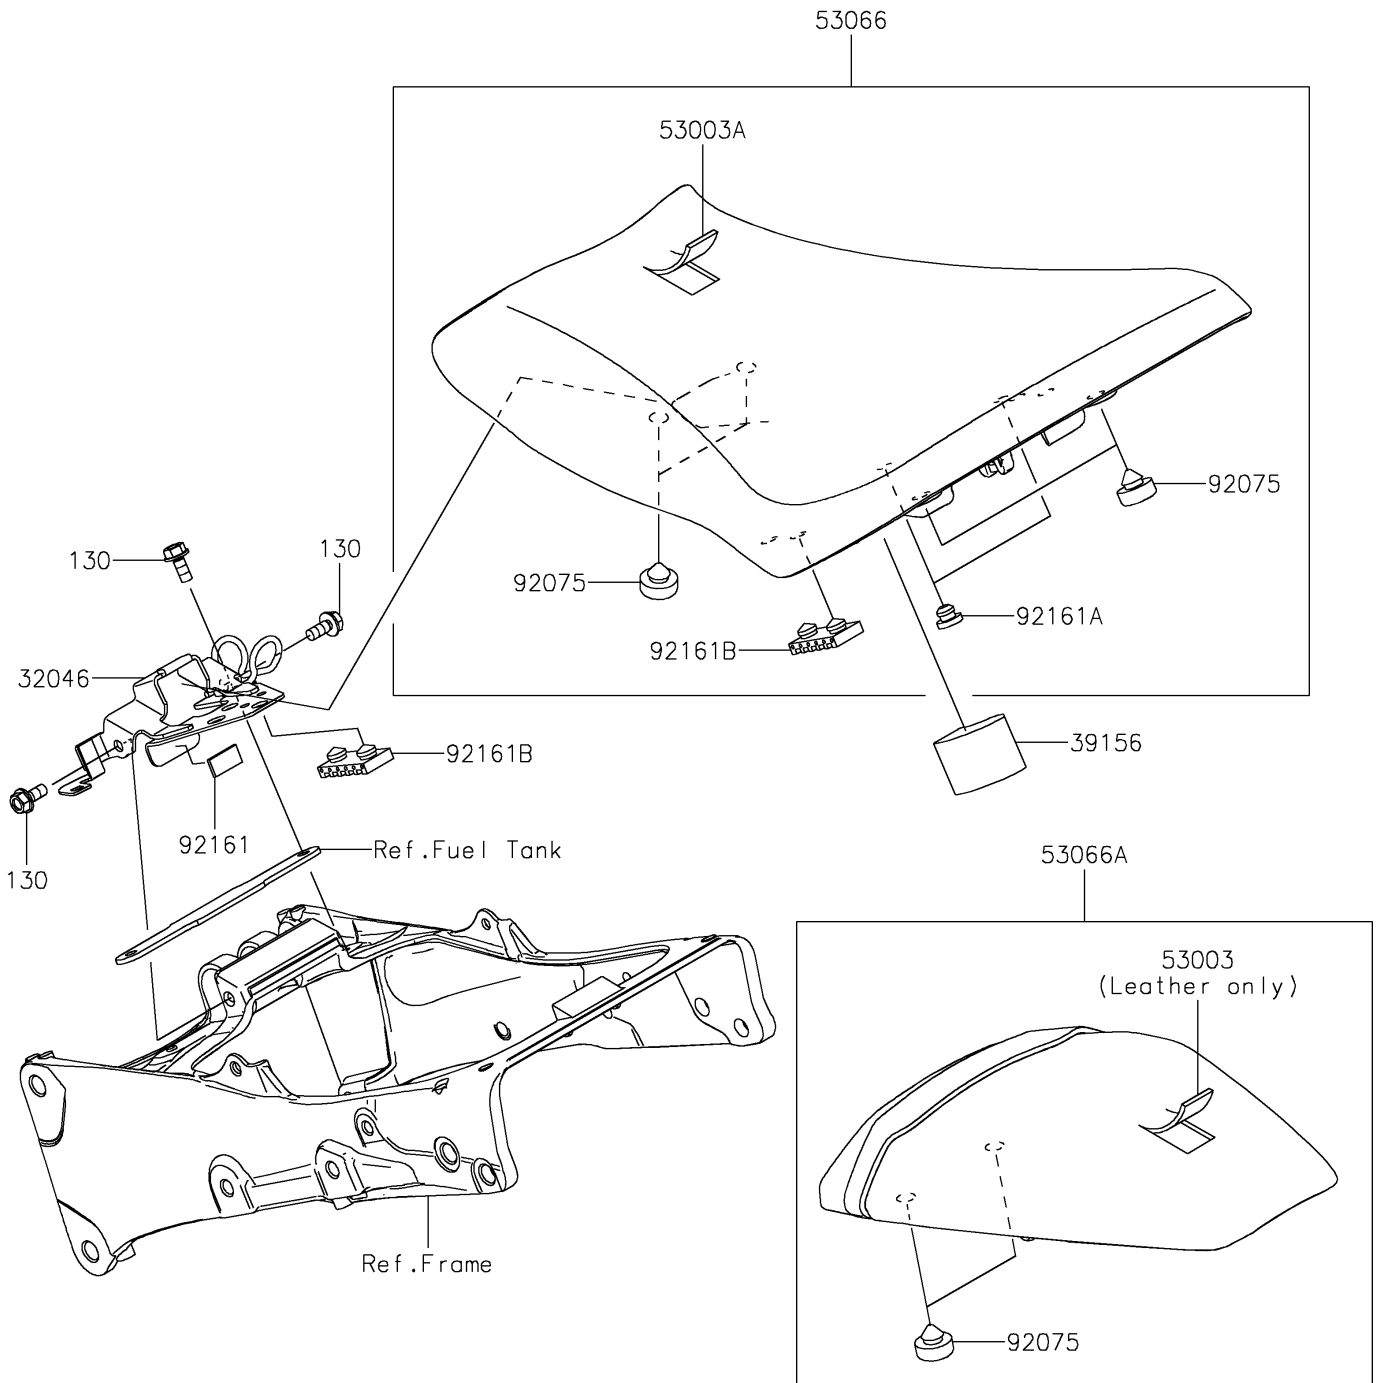

# 2020 NINJA® ZX™ -6R ABS KRT EDITION PARTS DIAGRAM

Seat

F2510

## 2020 NINJA® ZX™ -6R ABS KRT EDITION PARTS LIST

### Seat

ITEM NAME	PART NUMBER	QUANTITY
BRACKET-SEAT (Ref # 32046)	32046-0431	1
PAD (Ref # 39156)	39156-2465	1
LEATHER,RR SEAT,BLACK (Ref # 53003)	53003-0420-MA	1
LEATHER,FRONT SEAT,BLACK (Ref # 53003A)	53003-0471-MA	1
SEAT-ASSY,FR,BLACK (Ref # 53066)	53066-0606-MA	1
SEAT-ASSY,RR,BLACK+BLK (Ref # 53066A)	53066-0607-12Y	1
DAMPER,10X20X8 (Ref # 92075)	92075-1927	6
DAMPER (Ref # 92161)	92161-0726	1
DAMPER (Ref # 92161A)	92161-1084	2
DAMPER,SEAT (Ref # 92161B)	92161-1489	3
BOLT-FLANGED,6X14 (Ref # 130)	130BC0614	3