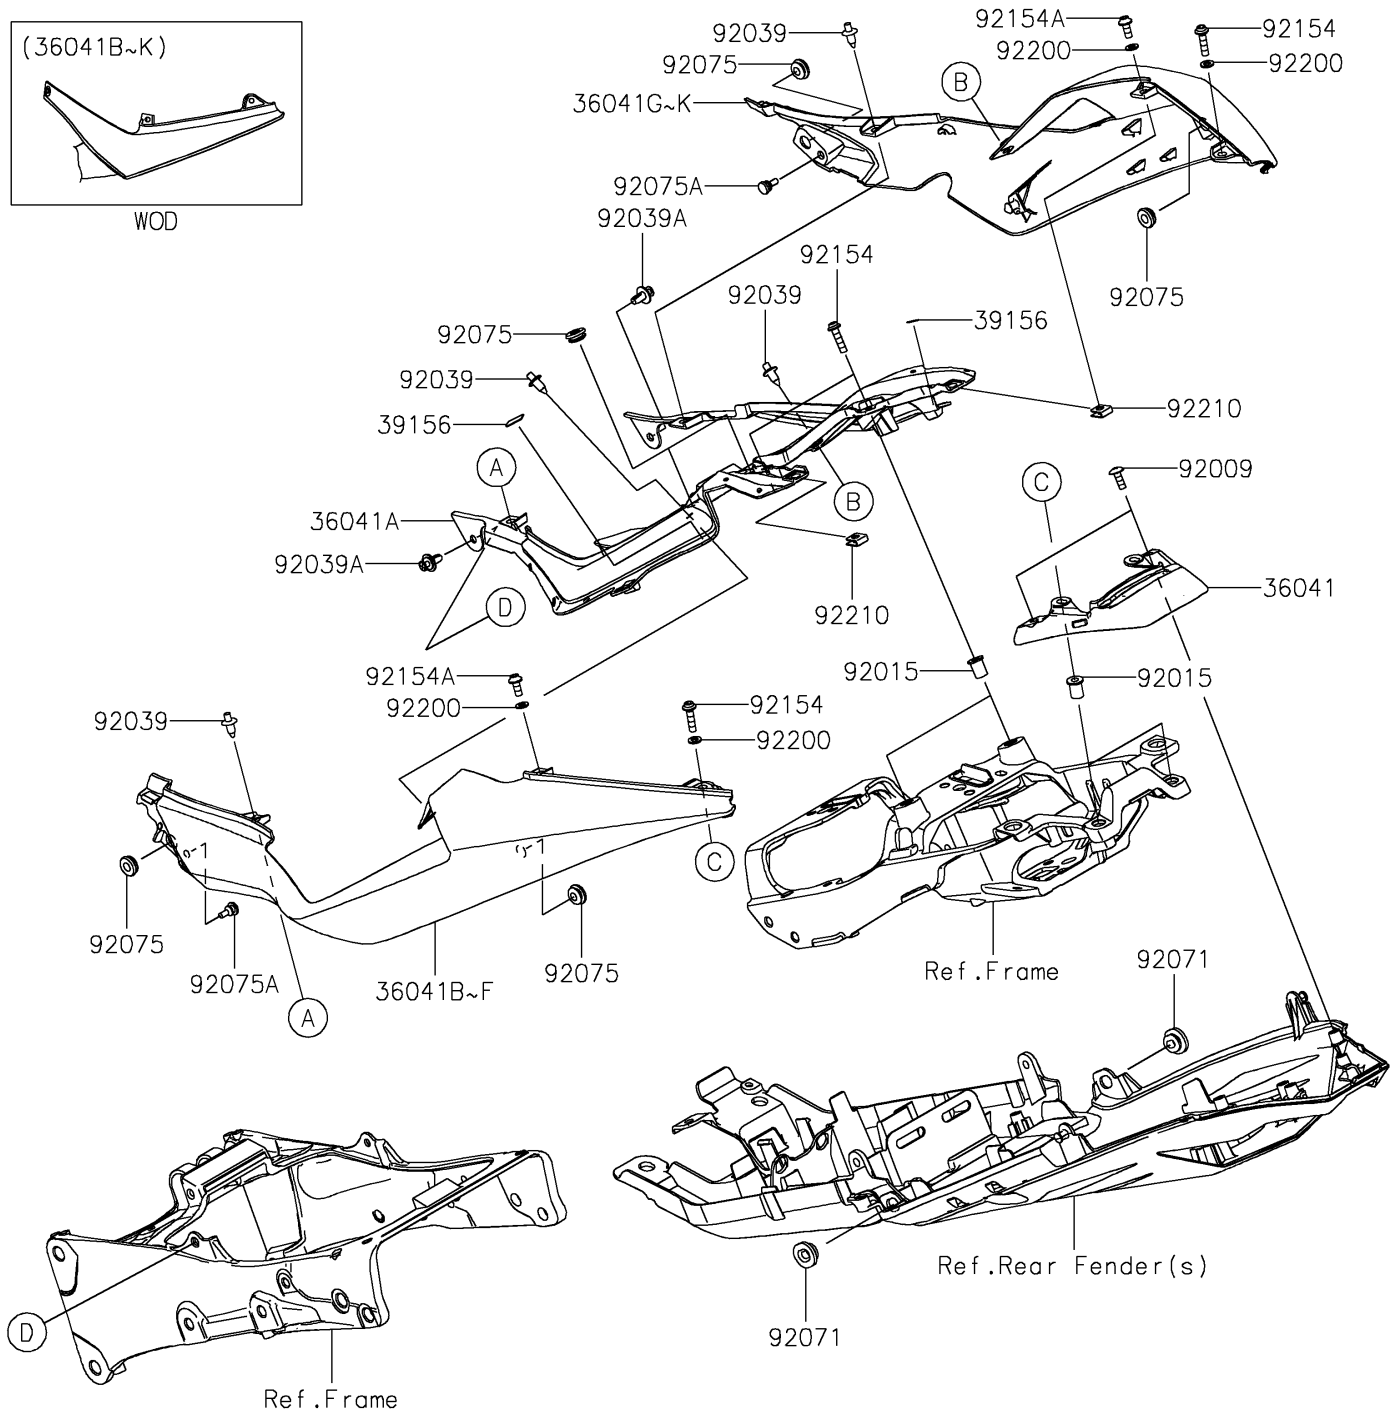

2019 NINJA® ZX™ -6R ABS PARTS DIAGRAM

Side Covers

F2611

WOD

2019 NINJA® ZX™ -6R ABS PARTS LIST

Side Covers

ITEM NAME	PART NUMBER	QUANTITY
COVER-TAIL,RR (Ref # 36041)	36041-0045	1
COVER-TAIL,FR (Ref # 36041A)	36041-0050	1
COVER-TAIL,LH,P.S.GRAY (Ref # 36041B)	36041-0051-36S	1
COVER-TAIL,RH,P.S.GRAY (Ref # 36041G)	36041-0052-36S	1
PAD (Ref # 39156)	39156-0632	2
SCREW,TAPPING,5X14 (Ref # 92009)	92009-1197	2
NUT,WELL,5MM (Ref # 92015)	92015-1757	4
RIVET (Ref # 92039)	92039-0068	4
RIVET (Ref # 92039A)	92039-1227	2
GROMMET,20X24X7.5 (Ref # 92071)	92071-0766	2
DAMPER,6X16X7 (Ref # 92075)	92075-1011	6
DAMPER,6X10X15 (Ref # 92075A)	92075-1808	2
BOLT,SOCKET,5X20 (Ref # 92154)	92154-0210	4
BOLT,SOCKET,5X12 (Ref # 92154A)	92154-1421	2
WASHER,5.2X10X1.0 (Ref # 92200)	92200-1820	4
NUT (Ref # 92210)	92210-0571	2
COVER-TAIL,LH,M.F.S.BLACK (Ref # 36041E)	36041-0051-739	1
COVER-TAIL,RH,M.F.S.BLACK (Ref # 36041J)	36041-0052-739	1