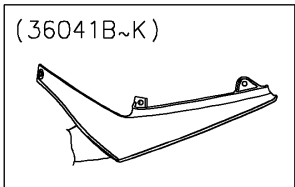

2019 NINJA® ZX™ -6R ABS PARTS DIAGRAM

Side Covers

F2611

WOD

2019 NINJA® ZX™ -6R ABS PARTS LIST

Side Covers

ITEM NAME	PART NUMBER	QUANTITY
COVER-TAIL,RR (Ref # 36041)	36041-0045	1
COVER-TAIL,FR (Ref # 36041A)	36041-0050	1
COVER-TAIL,LH,P.S.GRAY (Ref # 36041B)	36041-0051-36S	1
COVER-TAIL,RH,P.S.GRAY (Ref # 36041G)	36041-0052-36S	1
PAD (Ref # 39156)	39156-0632	2
SCREW,TAPPING,5X14 (Ref # 92009)	92009-1197	2
NUT,WELL,5MM (Ref # 92015)	92015-1757	4
RIVET (Ref # 92039)	92039-0068	4
RIVET (Ref # 92039A)	92039-1227	2
GROMMET,20X24X7.5 (Ref # 92071)	92071-0766	2
DAMPER,6X16X7 (Ref # 92075)	92075-1011	6
DAMPER,6X10X15 (Ref # 92075A)	92075-1808	2
BOLT,SOCKET,5X20 (Ref # 92154)	92154-0210	4
BOLT,SOCKET,5X12 (Ref # 92154A)	92154-1421	2
WASHER,5.2X10X1.0 (Ref # 92200)	92200-1820	4
NUT (Ref # 92210)	92210-0571	2
COVER-TAIL,LH,M.F.S.BLACK (Ref # 36041E)	36041-0051-739	1
COVER-TAIL,RH,M.F.S.BLACK (Ref # 36041J)	36041-0052-739	1