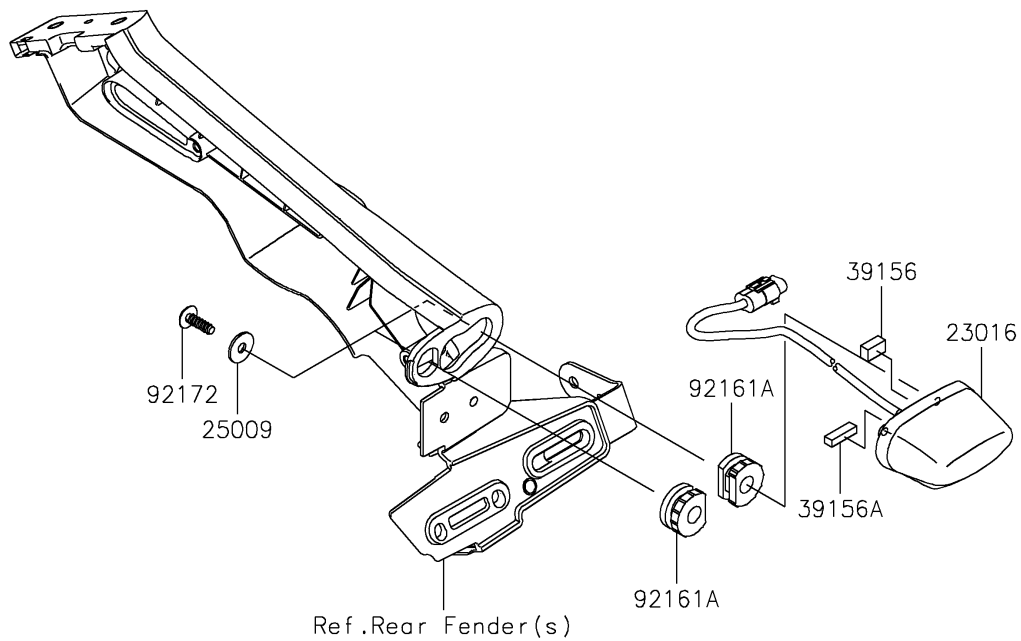

2020 NINJA® ZX™ -6R ABS KRT EDITION PARTS DIAGRAM

Taillight(s)

F2720

2020 NINJA® ZX™ -6R ABS KRT EDITION PARTS LIST

Taillight(s)

ITEM NAME	PART NUMBER	QUANTITY
LAMP-ASSY,LICENSE,LED (Ref # 23016)	23016-0618	1
LAMP-TAIL,LED (Ref # 23025)	23025-0373	1
BRACKET-TAIL LAMP (Ref # 23036)	23036-0026	1
WASHER,5.2X16X1.2 (Ref # 25009)	25009-004	2
PAD,7X12X5 (Ref # 39156)	39156-2292	1
PAD,4X17X5 (Ref # 39156A)	39156-2293	1
DAMPER (Ref # 92160)	92160-1190	1
DAMPER (Ref # 92161)	92161-0163	2
DAMPER,9X23X12 (Ref # 92161A)	92161-1885	2
SCREW,TAPPING,5X16 (Ref # 92172)	92172-0238	2
SCREW,TAPPING,5X10 (Ref # 92172A)	92172-0262	2
SCREW,TAPPING,WP,5X14 (Ref # 92172B)	92172-0441	2