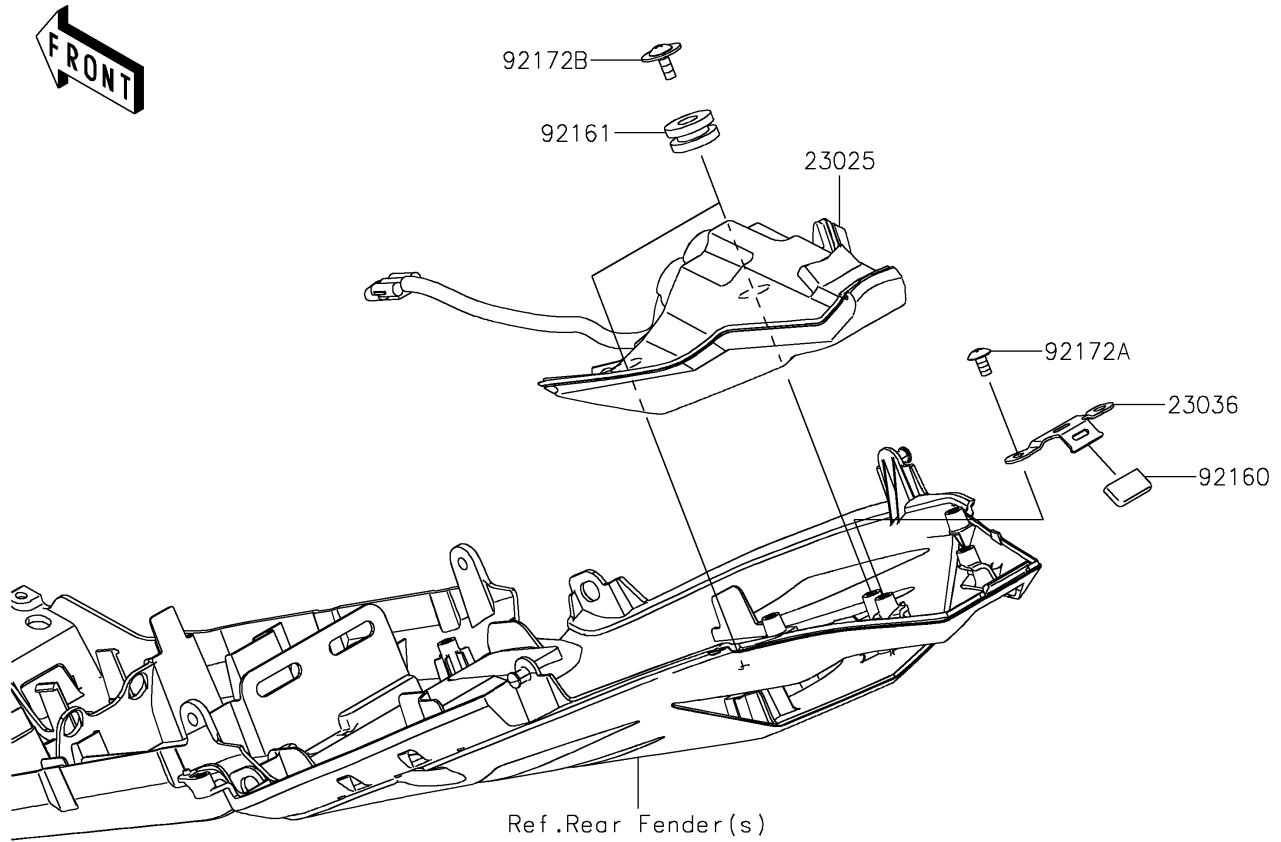

2020 NINJA® ZX™ -6R ABS KRT EDITION PARTS DIAGRAM

Taillight(s)

F2720

2020 NINJA® ZX™ -6R ABS KRT EDITION PARTS LIST

Taillight(s)

ITEM NAME	PART NUMBER	QUANTITY
LAMP-ASSY,LICENSE,LED (Ref # 23016)	23016-0618	1
LAMP-TAIL,LED (Ref # 23025)	23025-0373	1
BRACKET-TAIL LAMP (Ref # 23036)	23036-0026	1
WASHER,5.2X16X1.2 (Ref # 25009)	25009-004	2
PAD,7X12X5 (Ref # 39156)	39156-2292	1
PAD,4X17X5 (Ref # 39156A)	39156-2293	1
DAMPER (Ref # 92160)	92160-1190	1
DAMPER (Ref # 92161)	92161-0163	2
DAMPER,9X23X12 (Ref # 92161A)	92161-1885	2
SCREW,TAPPING,5X16 (Ref # 92172)	92172-0238	2
SCREW,TAPPING,5X10 (Ref # 92172A)	92172-0262	2
SCREW,TAPPING,WP,5X14 (Ref # 92172B)	92172-0441	2