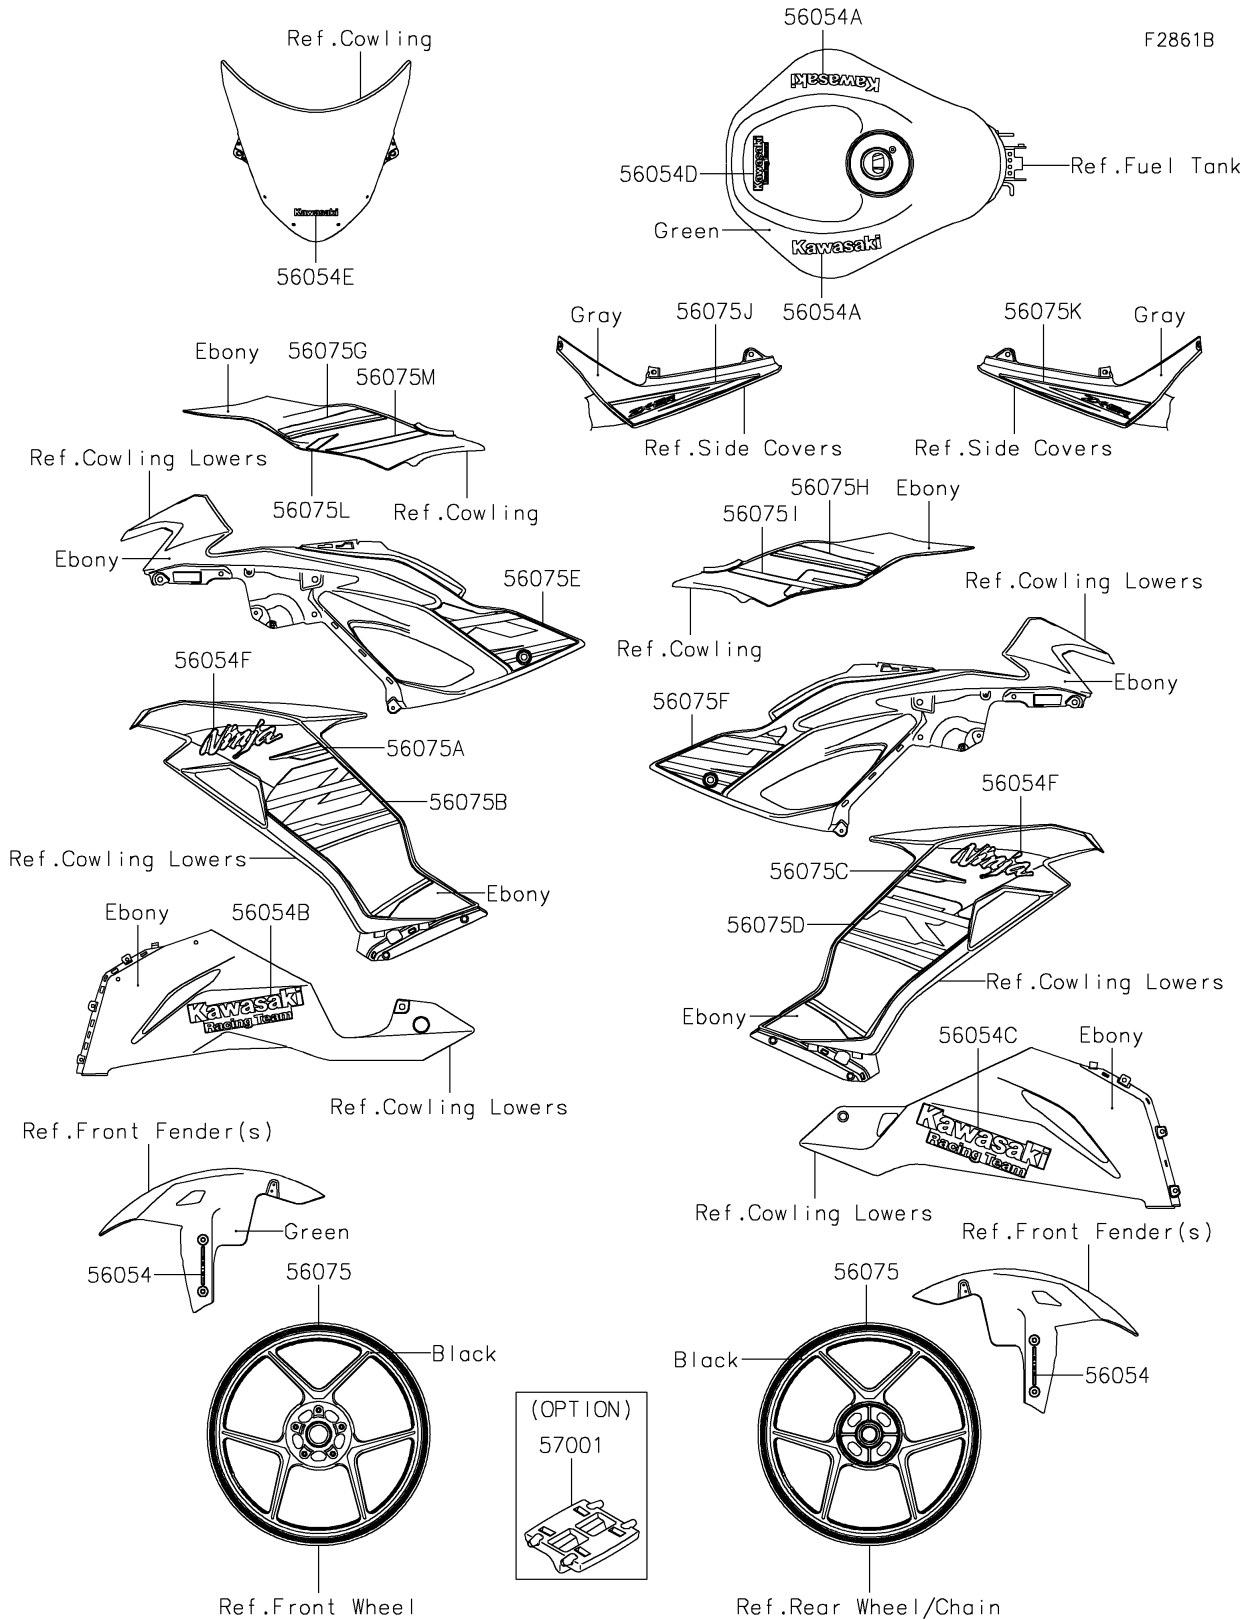

2019 NINJA® ZX™ -6R ABS KRT EDITION PARTS DIAGRAM

Decals(Green)(GKFA)

2019 NINJA® ZX™ -6R ABS KRT EDITION PARTS LIST

Decals(Green)(GKFA)

| ITEM NAME | PART NUMBER | QUANTITY |
|--|-------------|----------|
| MARK,FR FENDER,KIBS (Ref # 56054) | 56054-0919 | 2 |
| MARK,FUEL TANK,KAWASAKI (Ref # 56054A) | 56054-2315 | 2 |
| MARK,LWR COWL.,LH,KAWASAKI RT (Ref # 56054B) | 56054-2321 | 1 |
| MARK,LWR COWL.,RH,KAWASAKI RT (Ref # 56054C) | 56054-2338 | 1 |
| MARK,FUEL TANK,KAWASAKI RT (Ref # 56054D) | 56054-2365 | 1 |
| MARK,WINDSHIELD,KAWASAKI (Ref # 56054E) | 56054-2509 | 1 |
| MARK,SIDE COWL.,NINJA (Ref # 56054F) | 56054-2510 | 2 |
| PATTERN,WHEEL,GRN/BLK,6X1079 (Ref # 56075) | 56075-1693 | 4 |
| PATTERN,SIDE COWL.,FR,UPP,LH (Ref # 56075A) | 56075-7475 | 1 |
| PATTERN,SIDE COWL.,FR,LWR,LH (Ref # 56075B) | 56075-7476 | 1 |
| PATTERN,SIDE COWL.,FR,UPP,RH (Ref # 56075C) | 56075-7477 | 1 |
| PATTERN,SIDE COWL.,FR,LWR,RH (Ref # 56075D) | 56075-7478 | 1 |
| PATTERN,SIDE COWL.,RR,LH (Ref # 56075E) | 56075-7479 | 1 |
| PATTERN,SIDE COWL.,RR,RH (Ref # 56075F) | 56075-7480 | 1 |
| PATTERN,SIDE COVER,LH,UPP (Ref # 56075G) | 56075-7481 | 1 |
| PATTERN,SIDE COVER,RH,UPP (Ref # 56075H) | 56075-7483 | 1 |
| PATTERN,SIDE COVER,RH,LWR (Ref # 56075I) | 56075-7484 | 1 |
| PATTERN,TAIL COVER,LH (Ref # 56075J) | 56075-7485 | 1 |
| PATTERN,TAIL COVER,RH (Ref # 56075K) | 56075-7486 | 1 |
| PATTERN,SIDE COVER,LH,CNT (Ref # 56075L) | 56075-7750 | 1 |
| PATTERN,SIDE COVER,LH,LWR (Ref # 56075M) | 56075-7751 | 1 |
| RIM STRIPE APPLICATOR (Ref # 57001) | 57001-1752 | AR |