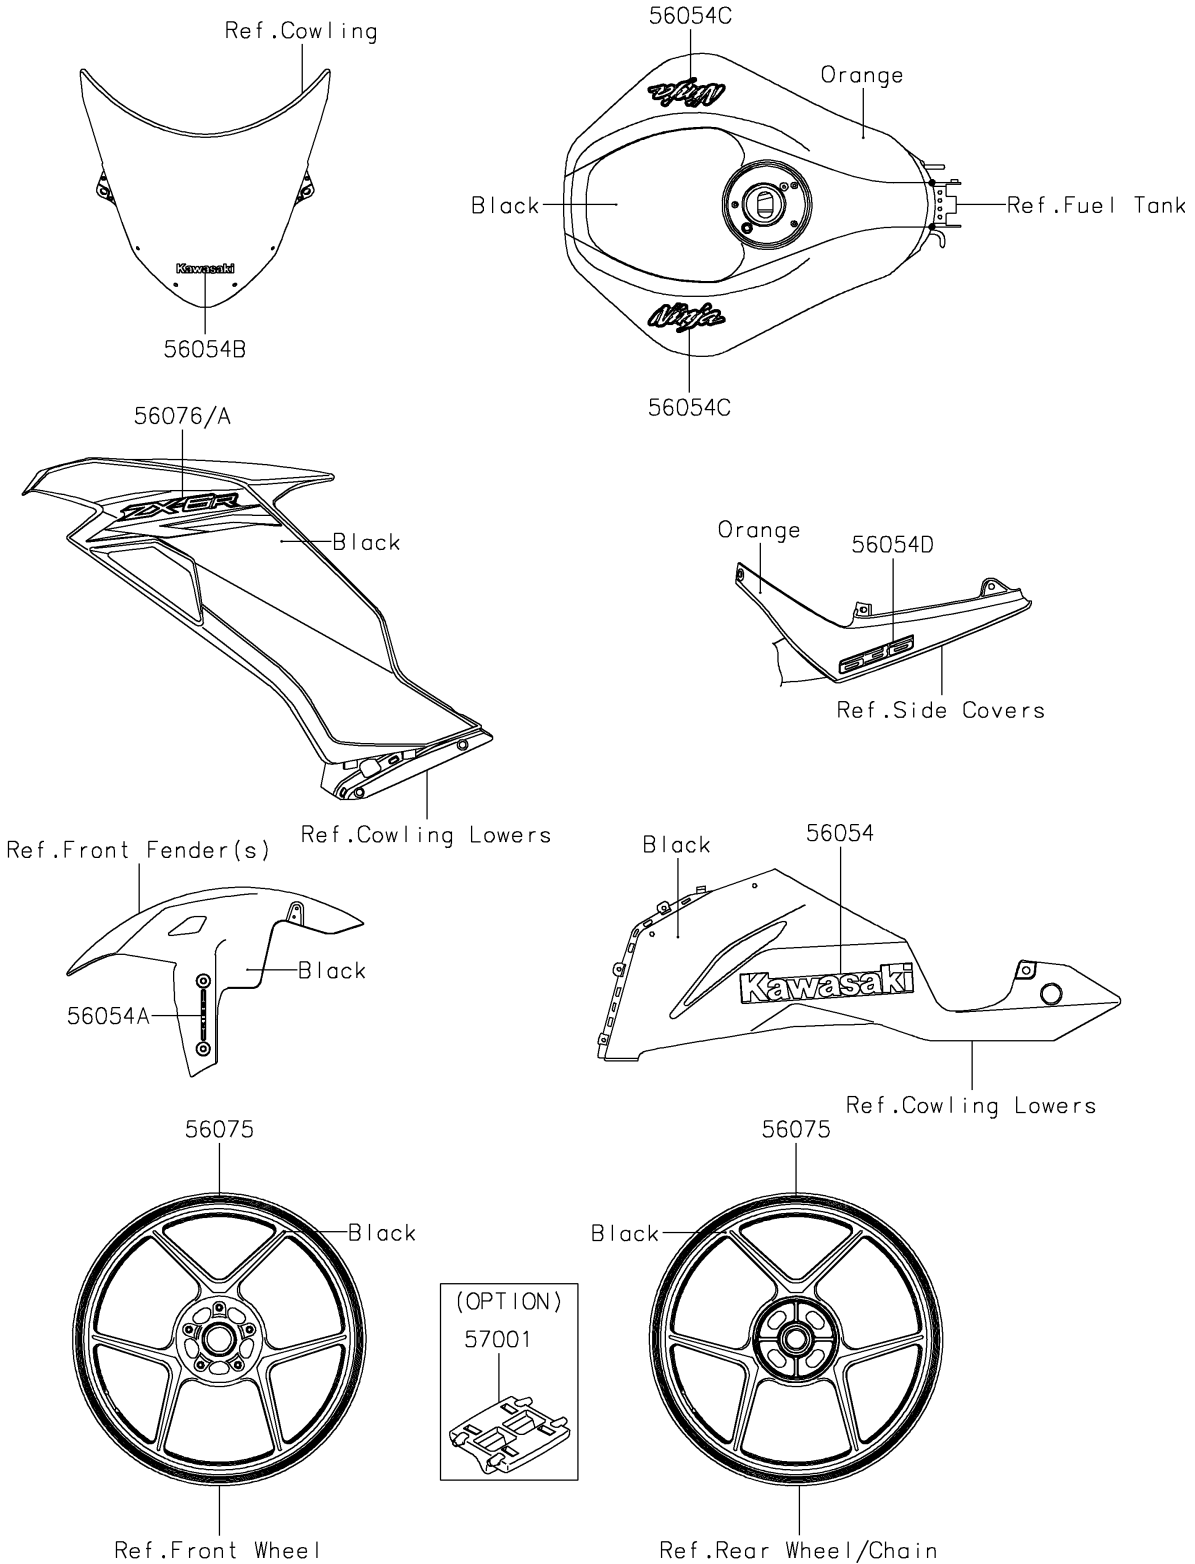

2020 NINJA® ZX™-6R ABS PARTS DIAGRAM

Decals(Orange)(GLF)

F2861C

2020 NINJA® ZX™ -6R ABS PARTS LIST

Decals(Orange)(GLF)

ITEM NAME	PART NUMBER	QUANTITY
MARK,LWR COWL.,KAWASAKI (Ref # 56054)	56054-2039	2
MARK,FR FENDER,KIBS (Ref # 56054A)	56054-2504	2
MARK,WINDSHIELD,KAWASAKI (Ref # 56054B)	56054-2509	1
MARK,FUEL TANK,NINJA (Ref # 56054C)	56054-2676	2
MARK,TAIL COVER,636 (Ref # 56054D)	56054-2677	2
PATTERN,WHEEL,YELLOW,4X1350 (Ref # 56075)	56075-7701	4
PATTERN,SIDE COWL.,LH (Ref # 56076)	56076-0715	1
PATTERN,SIDE COWL.,RH (Ref # 56076A)	56076-0716	1
RIM STRIPE APPLICATOR (Ref # 57001)	57001-1752	AR