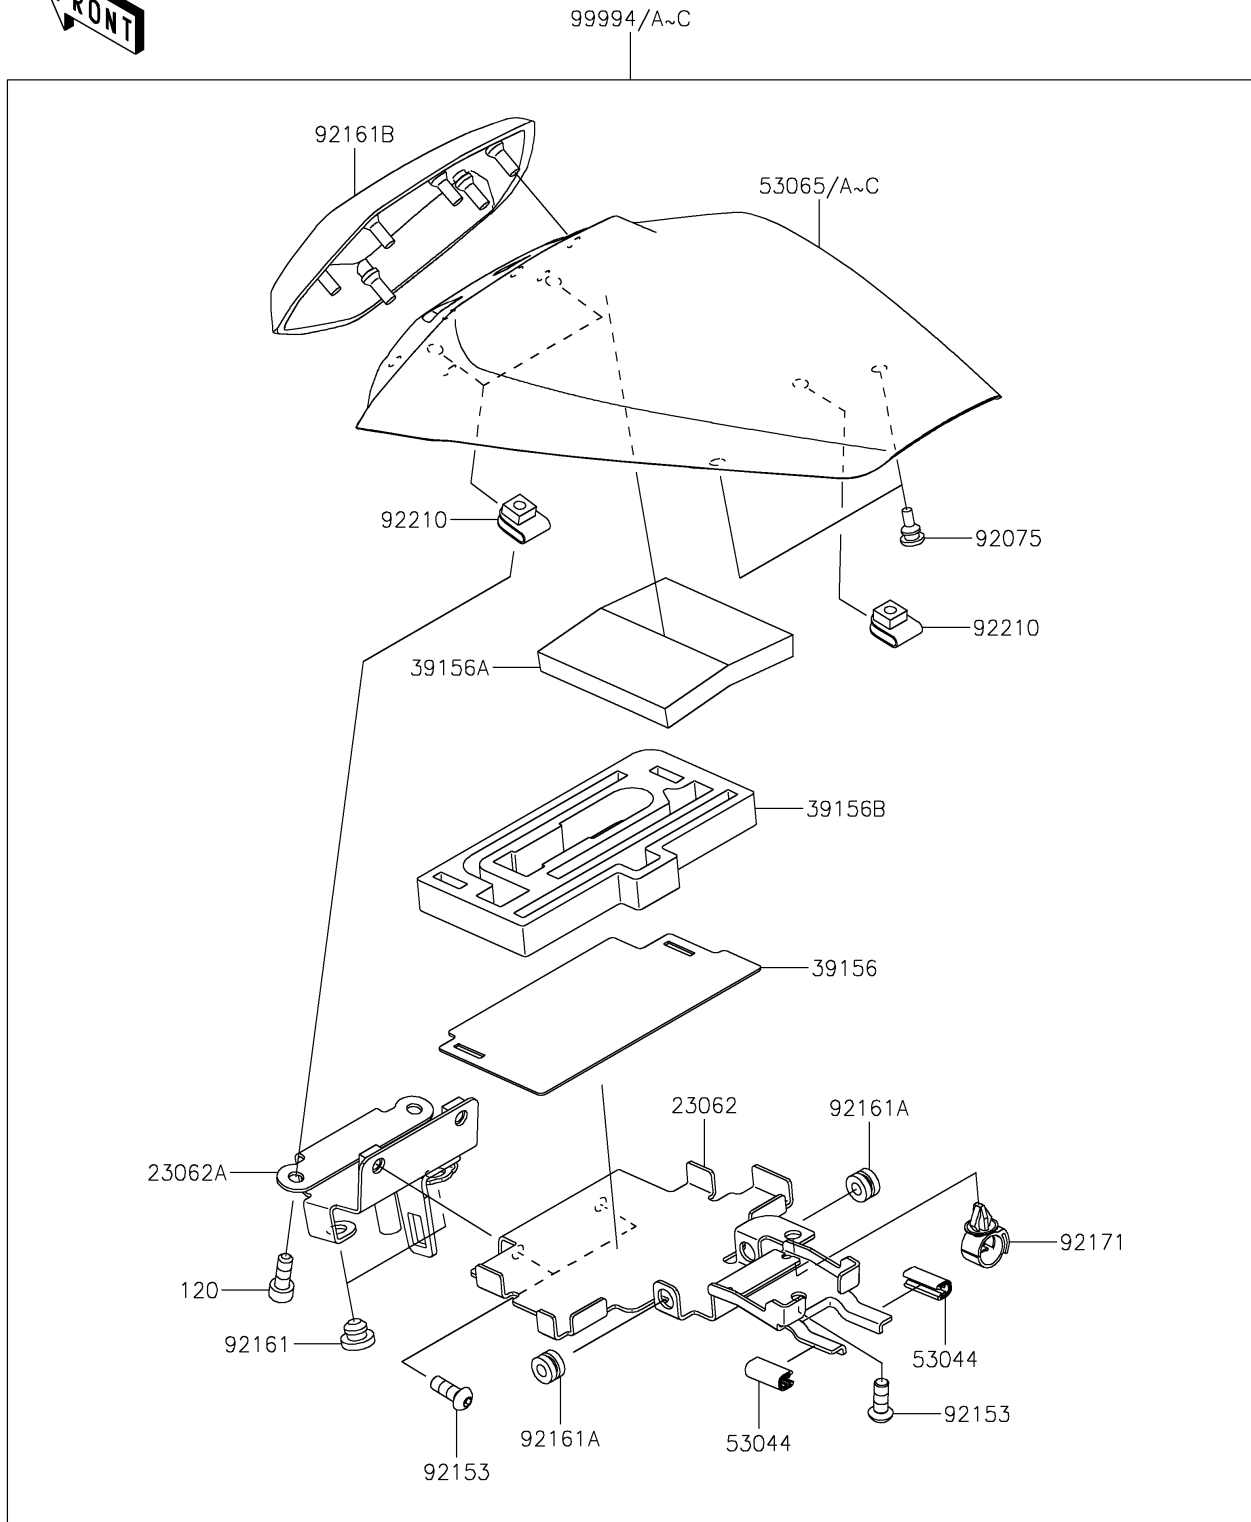

2020 NINJA® ZX™ -6R ABS KRT EDITION PARTS DIAGRAM

Accessory(Pillion Seat Cover)

F2910A

2020 NINJA® ZX™ -6R ABS KRT EDITION PARTS LIST

Accessory(Pillion Seat Cover)

ITEM NAME	PART NUMBER	QUANTITY
BRACKET-COMP (Ref # 23062)	23062-1162	1
BRACKET-COMP (Ref # 23062A)	23062-1184	1
PAD (Ref # 39156)	39156-2365	1
PAD (Ref # 39156A)	39156-2366	1
PAD (Ref # 39156B)	39156-2367	1
TRIM,L=20 (Ref # 53044)	53044-0021	2
COVER SEAT,L.GREEN (Ref # 53065C)	53065-0038-777	1
DAMPER,6X10X15 (Ref # 92075)	92075-1808	2
BOLT,SOCKET,6X16 (Ref # 92153)	92153-1785	3
DAMPER (Ref # 92161)	92161-1084	2
DAMPER (Ref # 92161A)	92161-1350	2
DAMPER,SEAT PAD (Ref # 92161B)	92161-1812	1
CLAMP,13MM DIA. (Ref # 92171)	92171-1415	1
NUT,6MM (Ref # 92210)	92210-0277	3
PILLION SEAT COVER,L.GREEN (Ref # 99994C)	99994-1116-777	1
BOLT-SOCKET,6X16 (Ref # 120)	120CA0616	2