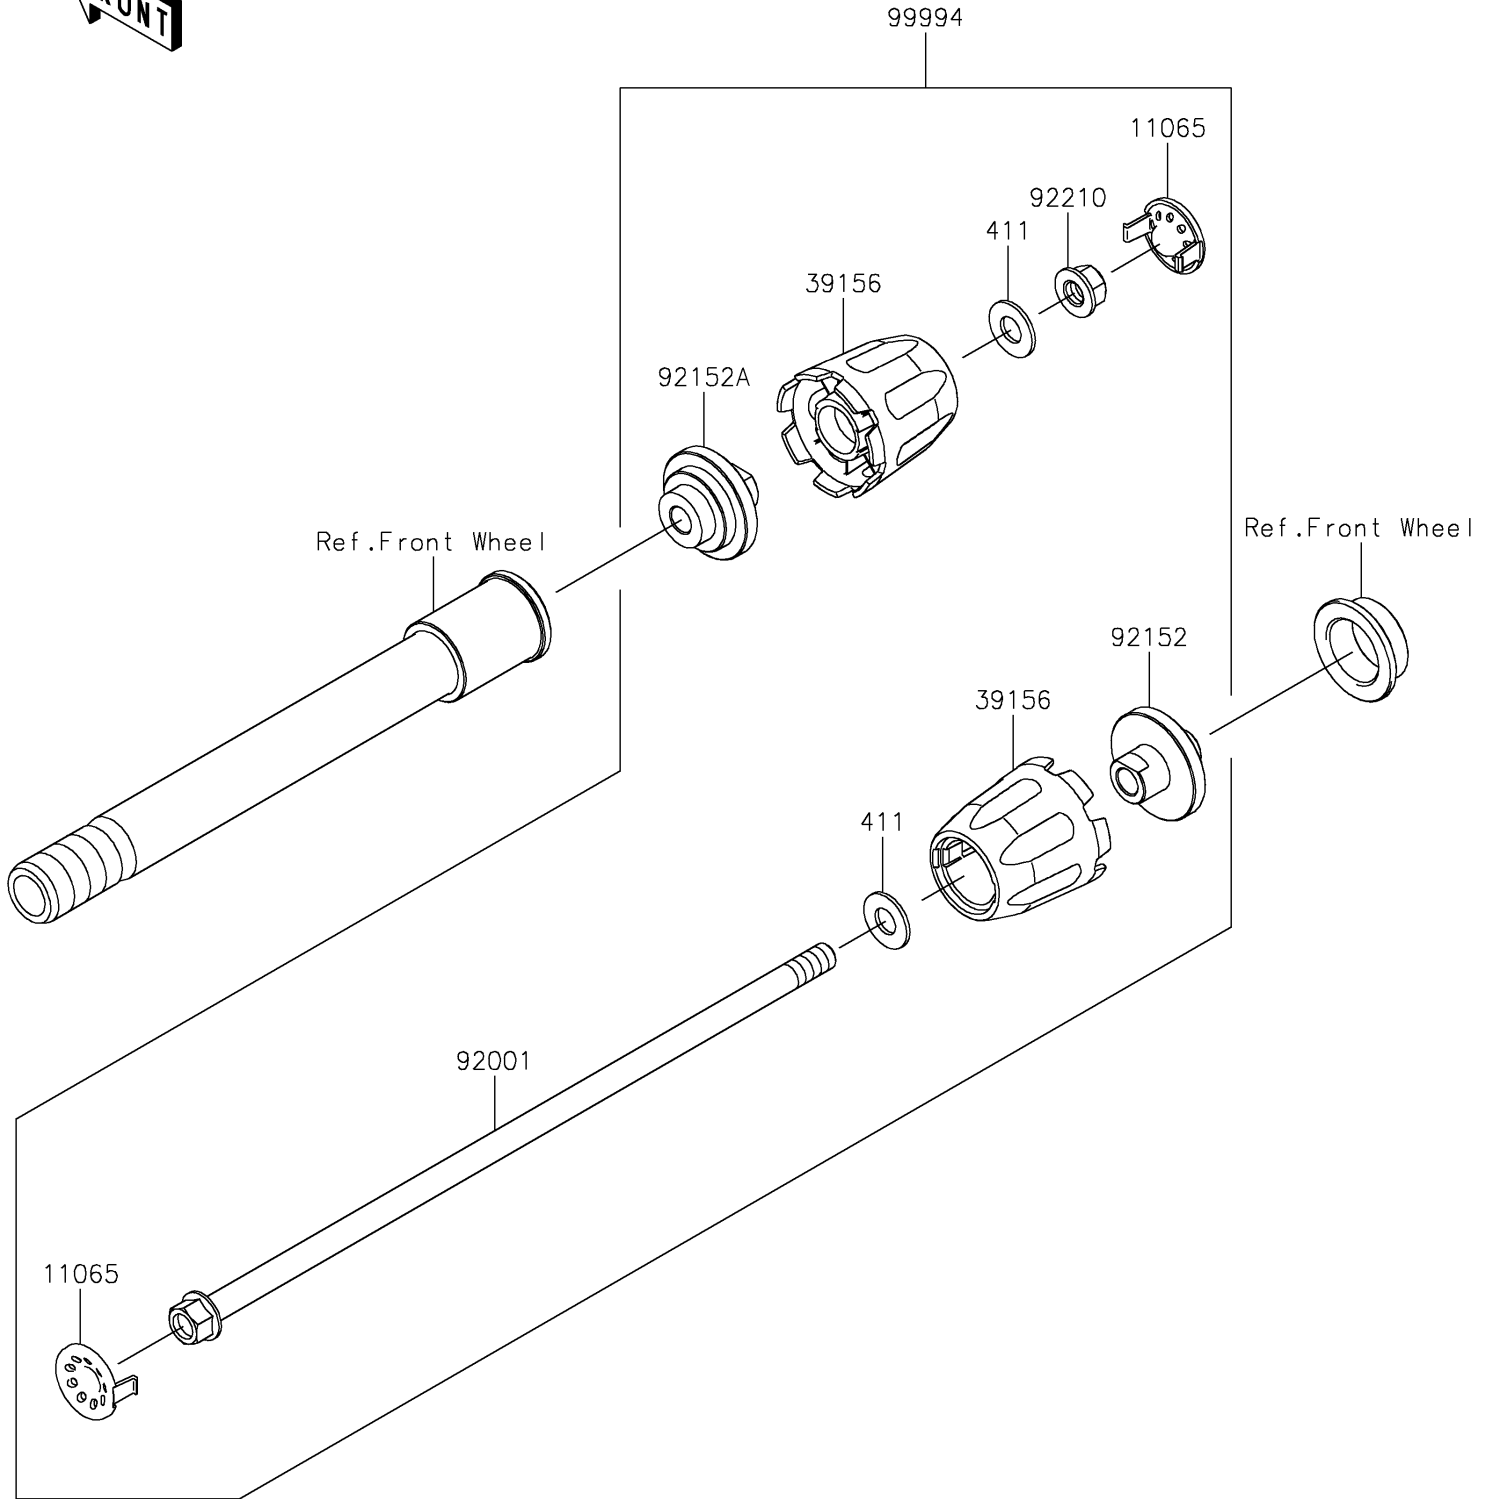

2020 NINJA® ZX™ -6R ABS KRT EDITION PARTS DIAGRAM

Accessory(Axle Slider)

F2910B

2020 NINJA® ZX™ -6R ABS KRT EDITION PARTS LIST

Accessory(Axle Slider)

ITEM NAME	PART NUMBER	QUANTITY
CAP,B.SILVER (Ref # 11065)	11065-1313-54N	2
PAD,AXLE SLIDER (Ref # 39156)	39156-2212	2
BOLT,FLANGED,10X320,BLACK (Ref # 92001)	92001-1624	1
COLLAR,LH (Ref # 92152)	92152-2502	1
COLLAR,RH (Ref # 92152A)	92152-2503	1
NUT,LOCK,FLANGED,10MM (Ref # 92210)	92210-1139	1
FRONT AXLE SLIDER (Ref # 99994)	99994-1119	1
WASHER-PLAIN,10MM (Ref # 411)	411AA1000	2