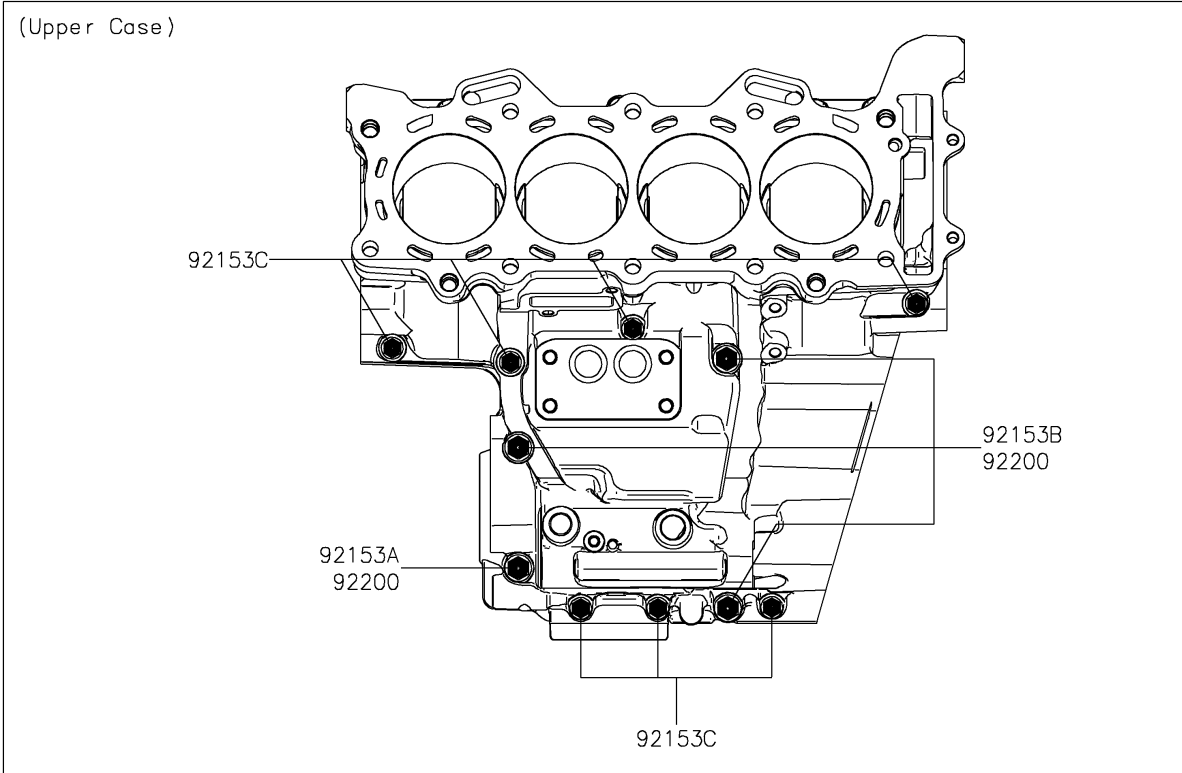

2019 NINJA® ZX™ -6R KRT EDITION PARTS DIAGRAM

Crankcase Bolt Pattern

E1412

2019 NINJA® ZX™ -6R KRT EDITION PARTS LIST

Crankcase Bolt Pattern

ITEM NAME	PART NUMBER	QUANTITY
BOLT,FLANGED,8X95 (Ref # 92153)	92153-1631	10
BOLT,FLANGED,8X90 (Ref # 92153A)	92153-1632	1
BOLT,FLANGED,8X75 (Ref # 92153B)	92153-1633	3
BOLT,FLANGED,6X68 (Ref # 92153C)	92153-1637	7
BOLT,FLANGED,6X50 (Ref # 92153D)	92153-1638	9
WASHER,8.2X16X1.6 (Ref # 92200)	92200-0047	4
WASHER,8.5X18X3.0 (Ref # 92200A)	92200-0153	10