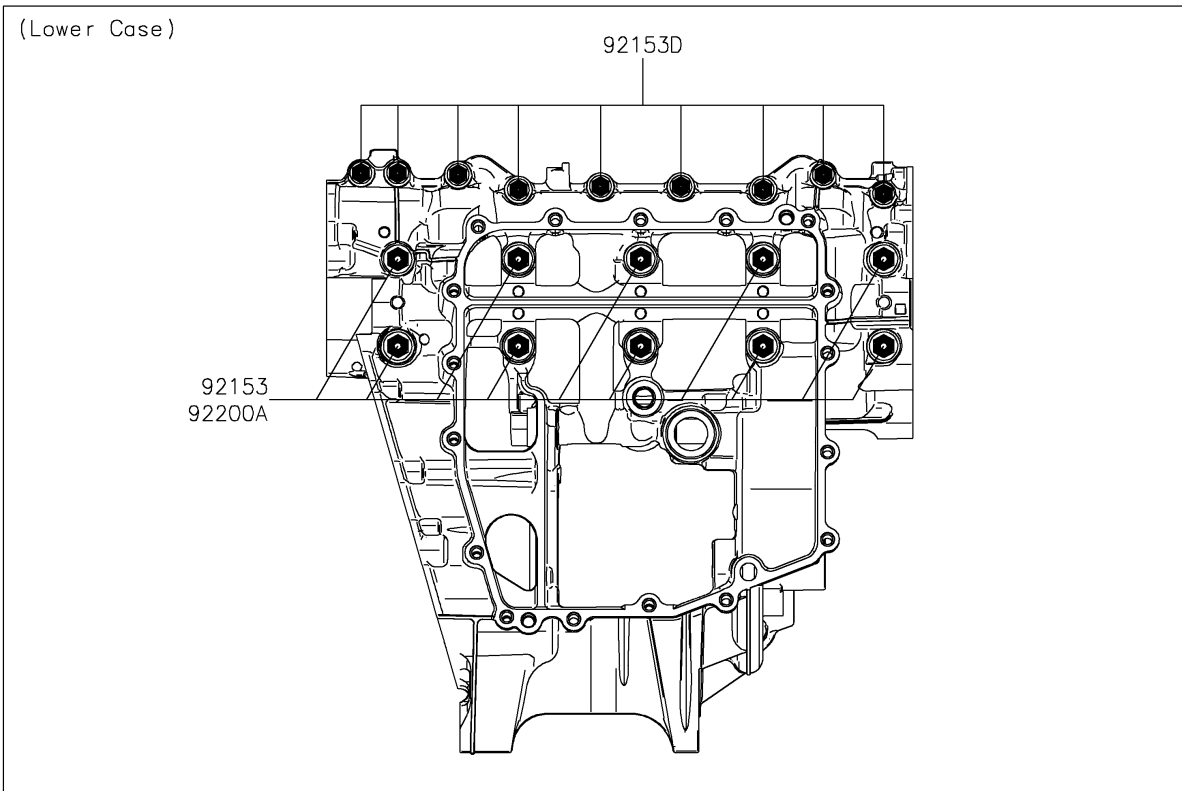

2019 NINJA® ZX™ -6R KRT EDITION PARTS DIAGRAM

Crankcase Bolt Pattern

E1412

2019 NINJA® ZX™ -6R KRT EDITION PARTS LIST

Crankcase Bolt Pattern

ITEM NAME	PART NUMBER	QUANTITY
BOLT,FLANGED,8X95 (Ref # 92153)	92153-1631	10
BOLT,FLANGED,8X90 (Ref # 92153A)	92153-1632	1
BOLT,FLANGED,8X75 (Ref # 92153B)	92153-1633	3
BOLT,FLANGED,6X68 (Ref # 92153C)	92153-1637	7
BOLT,FLANGED,6X50 (Ref # 92153D)	92153-1638	9
WASHER,8.2X16X1.6 (Ref # 92200)	92200-0047	4
WASHER,8.5X18X3.0 (Ref # 92200A)	92200-0153	10