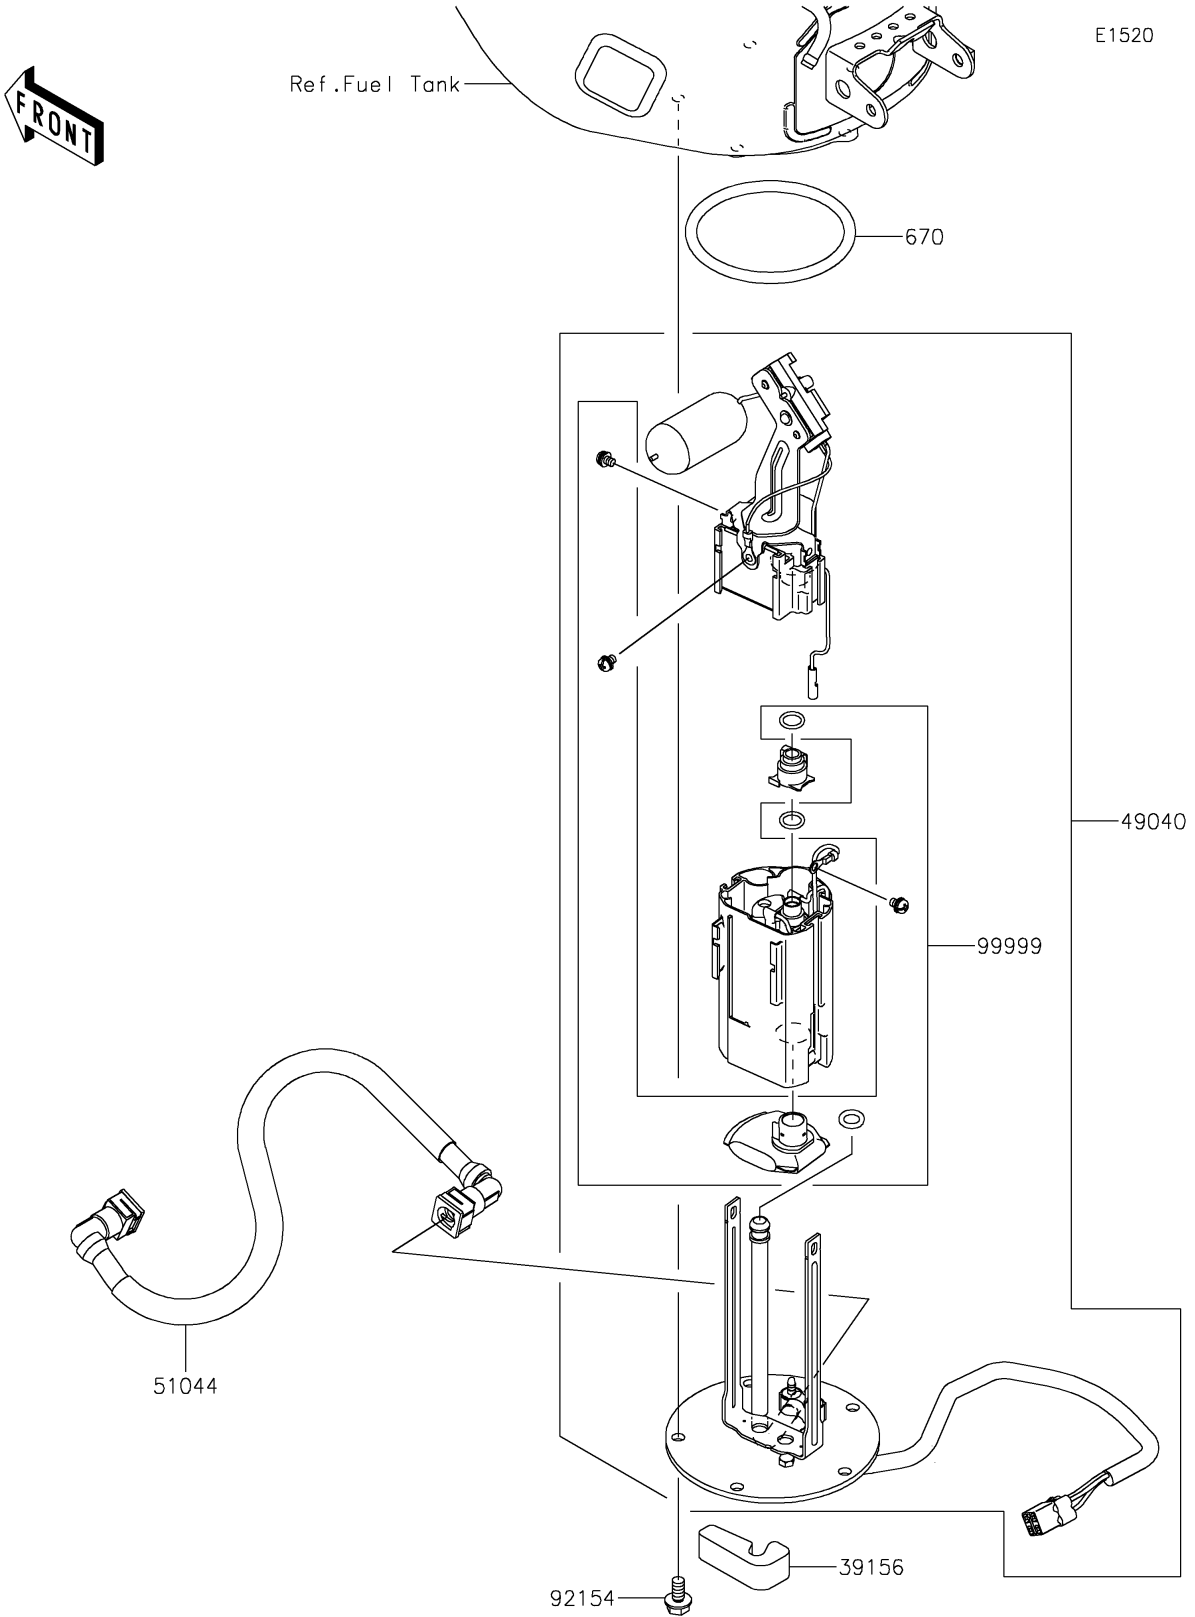

2020 Ninja® ZX™-6R PARTS DIAGRAM

Fuel Pump

2020 Ninja® ZX™ -6R PARTS LIST

Fuel Pump

ITEM NAME	PART NUMBER	QUANTITY
PAD,FUEL PUMP (Ref # 39156)	39156-0991	1
PUMP-FUEL (Ref # 49040)	49040-0779	1
TUBE-ASSY,FUEL (Ref # 51044)	51044-0869	1
BOLT,FLANGED,6X12 (Ref # 92154)	92154-1848	5
KIT,FUEL FILTER (Ref # 99999)	99999-0521	1
O RING (Ref # 670)	670E5075	1