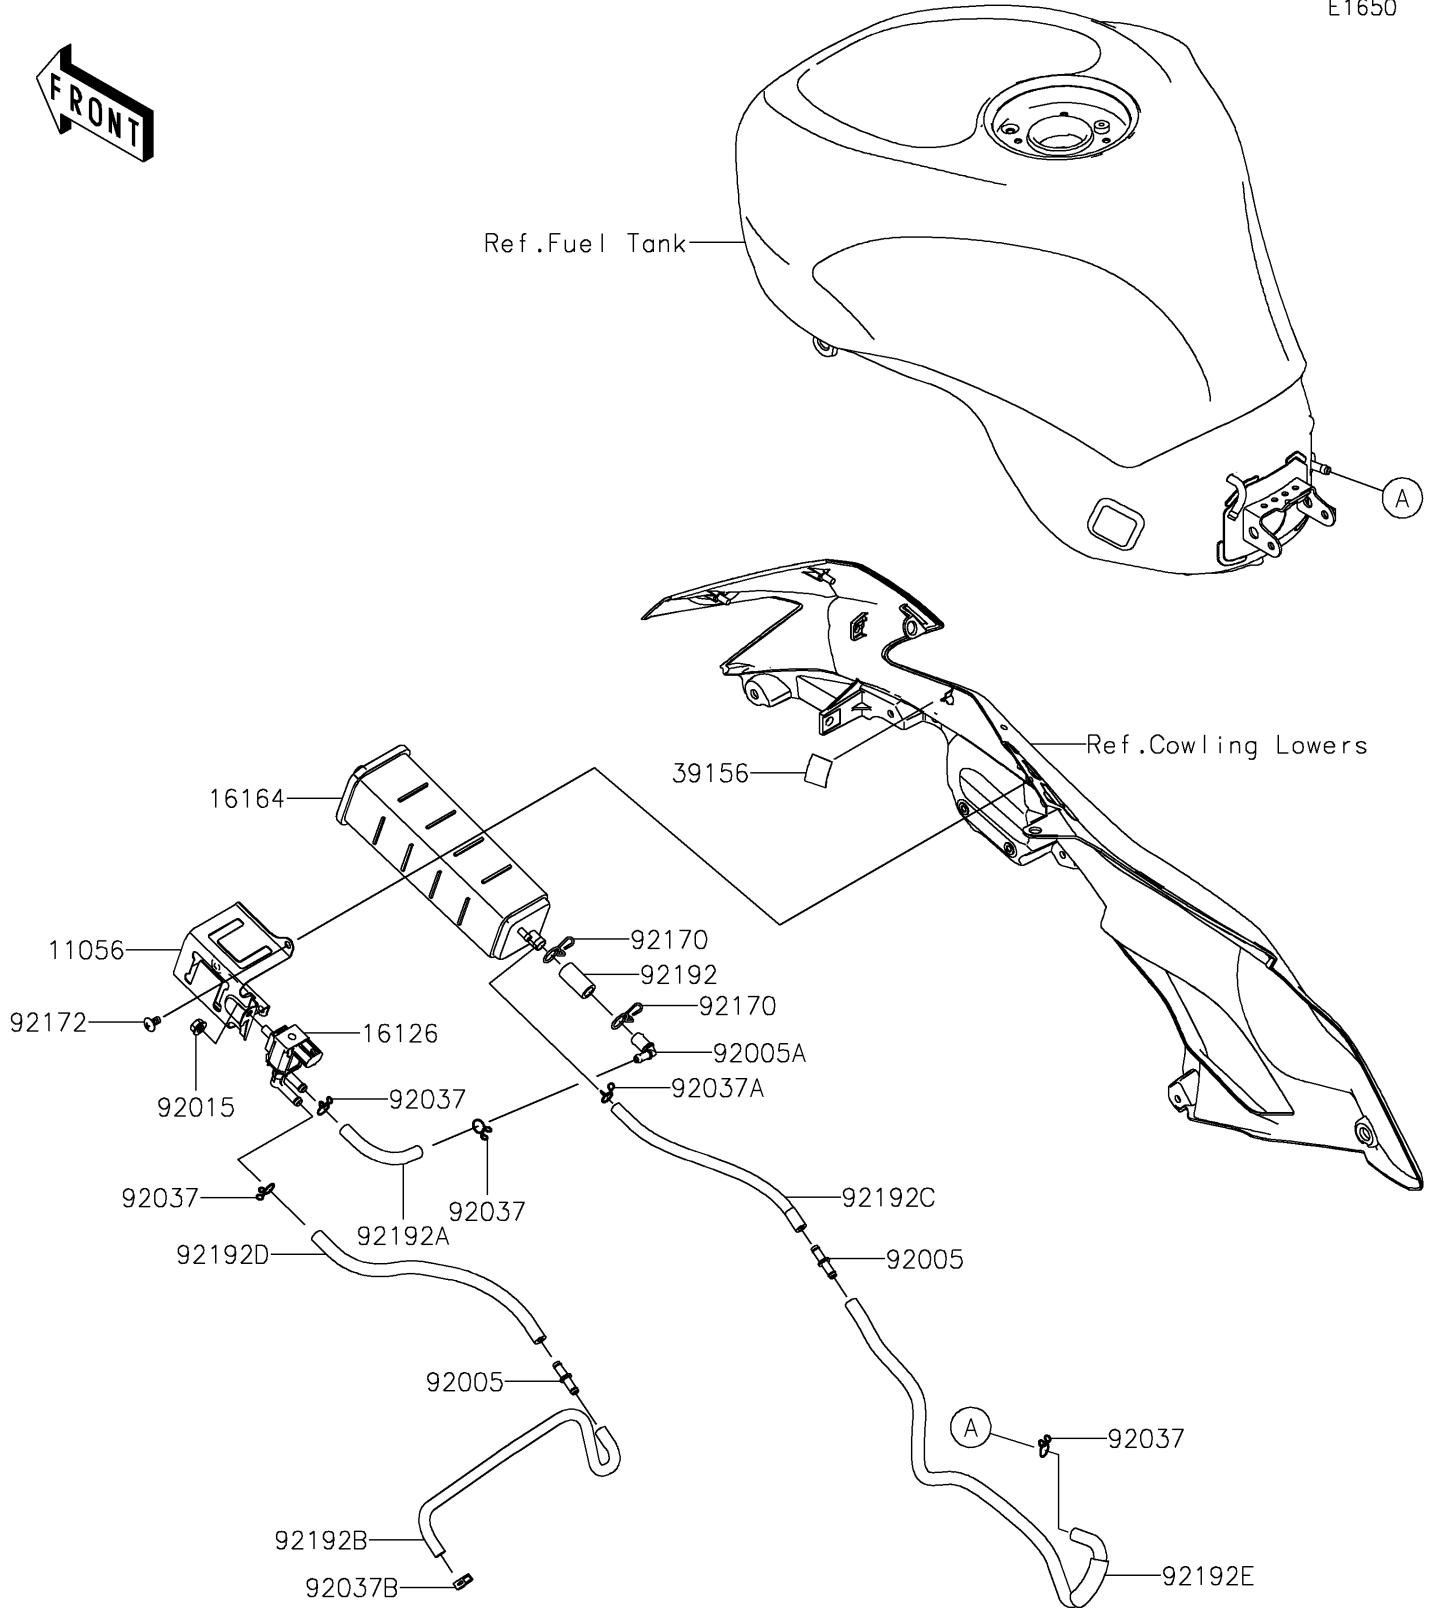

2019 NINJA® ZX™-6R PARTS DIAGRAM

Fuel Evaporative System(CA)

E1650

2019 NINJA® ZX™-6R PARTS LIST

Fuel Evaporative System(CA)

ITEM NAME	PART NUMBER	QUANTITY
BRACKET,CANISTER (Ref # 11056)	11056-2018	1
VALVE,SOLENOID (Ref # 16126)	16126-0705	1
CANISTER (Ref # 16164)	16164-0009	1
PAD,20X30X3 (Ref # 39156)	39156-0749	1
FITTING (Ref # 92005)	92005-0721	2
FITTING (Ref # 92005A)	92005-0753	1
NUT,FLANGED,6MM (Ref # 92015)	92015-1367	1
CLAMP,TUBE (Ref # 92037)	92037-147	4
CLAMP (Ref # 92037A)	92037-1712	1
CLAMP,7.8MM (Ref # 92037B)	92037-2116	1
CLAMP (Ref # 92170)	92170-1695	2
SCREW,TAPPING,5X10 (Ref # 92172)	92172-0262	3
TUBE,9X14.4X30 (Ref # 92192)	92192-1148	1
TUBE,5X10.4X80 (Ref # 92192A)	92192-1149	1
TUBE,3.5X8.9X410 (Ref # 92192B)	92192-1150	1
TUBE,4X9.2X200 (Ref # 92192C)	92192-1151	1
TUBE,5X10.4X220 (Ref # 92192D)	92192-1229	1
TUBE,5X10.4X535 (Ref # 92192E)	92192-1261	1