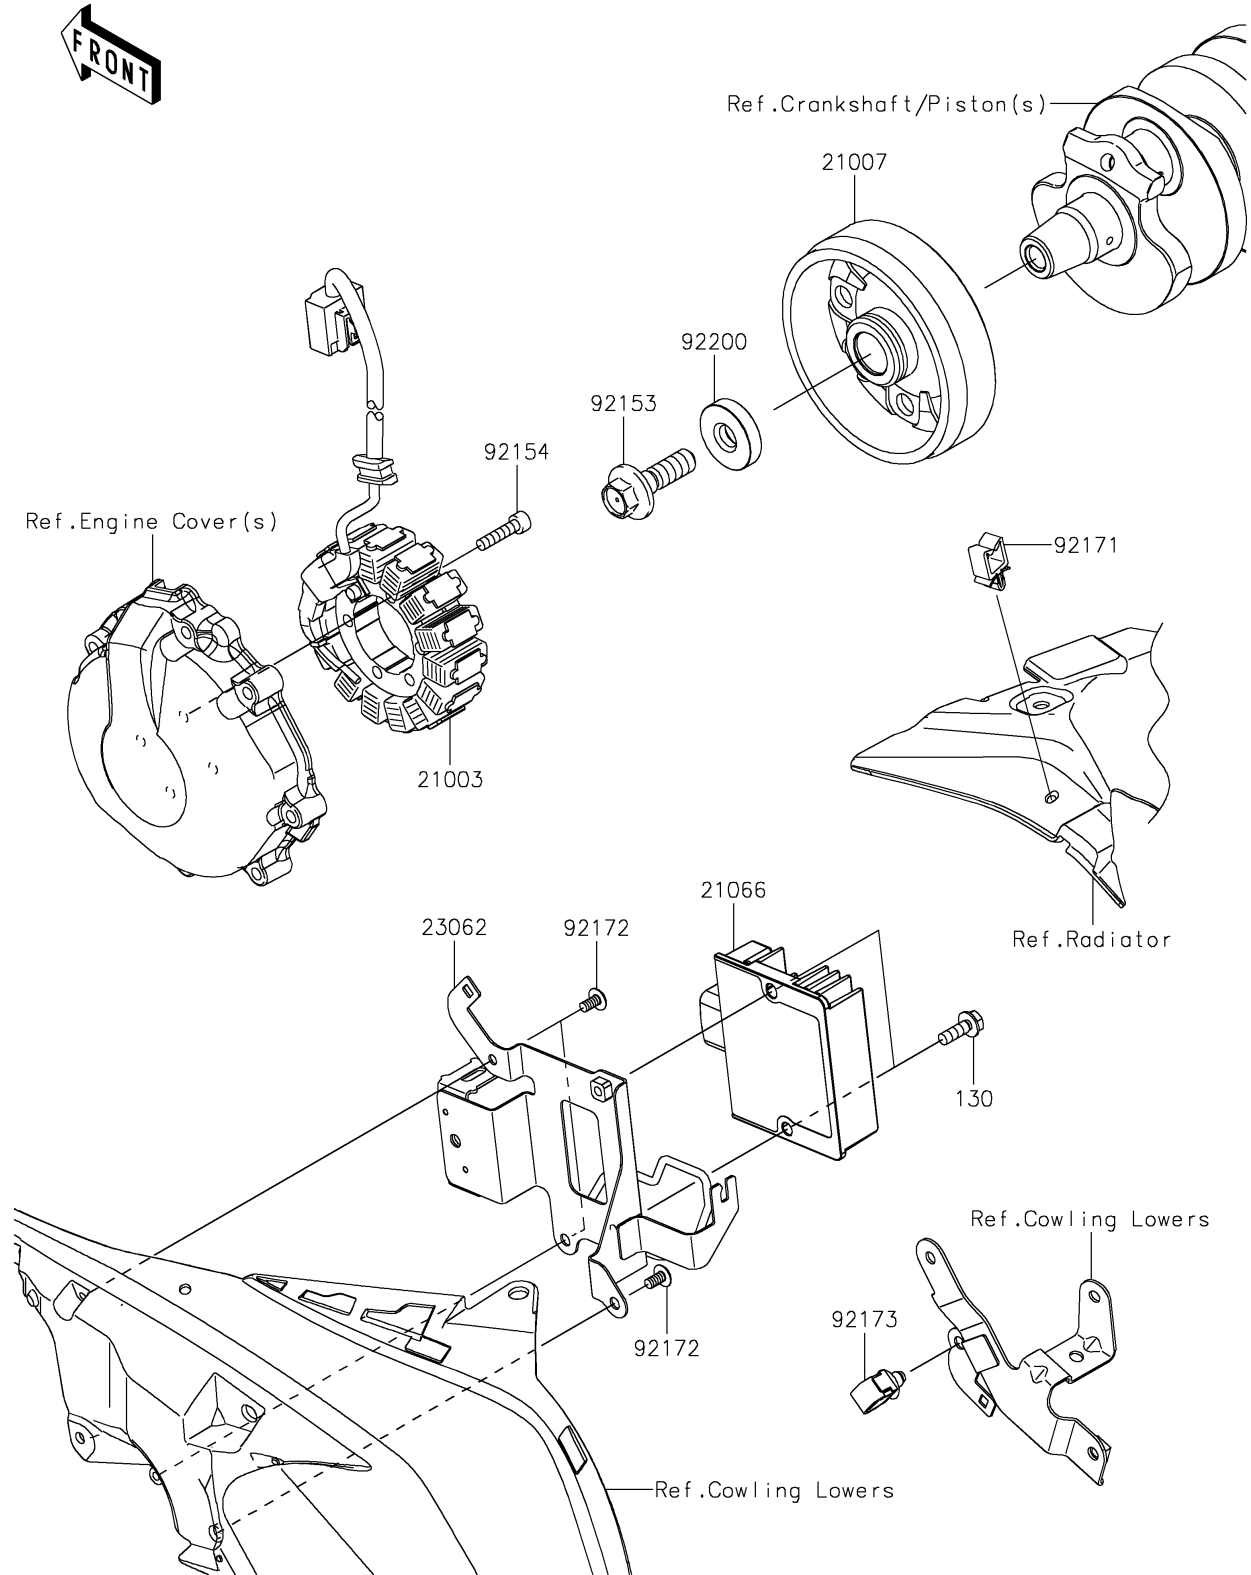

# 2019 NINJA® ZX™ -6R PARTS DIAGRAM

Generator

E1810

## 2019 NINJA® ZX™-6R PARTS LIST

### Generator

ITEM NAME	PART NUMBER	QUANTITY
STATOR (Ref # 21003)	21003-0185	1
ROTOR (Ref # 21007)	21007-0674	1
REGULATOR-VOLTAGE (Ref # 21066)	21066-0756	1
BRACKET-COMP,REGULATOR (Ref # 23062)	23062-1156	1
BOLT,12X40 (Ref # 92153)	92153-1855	1
BOLT,SOCKET,6X25 (Ref # 92154)	92154-0477	4
CLAMP (Ref # 92171)	92171-0290	1
SCREW,TAPPING,5X10 (Ref # 92172)	92172-0262	3
CLAMP,12MM DIA. (Ref # 92173)	92173-0736	1
WASHER,12X36X8 (Ref # 92200)	92200-1249	1
BOLT-FLANGED,6X18 (Ref # 130)	130BA0618	2