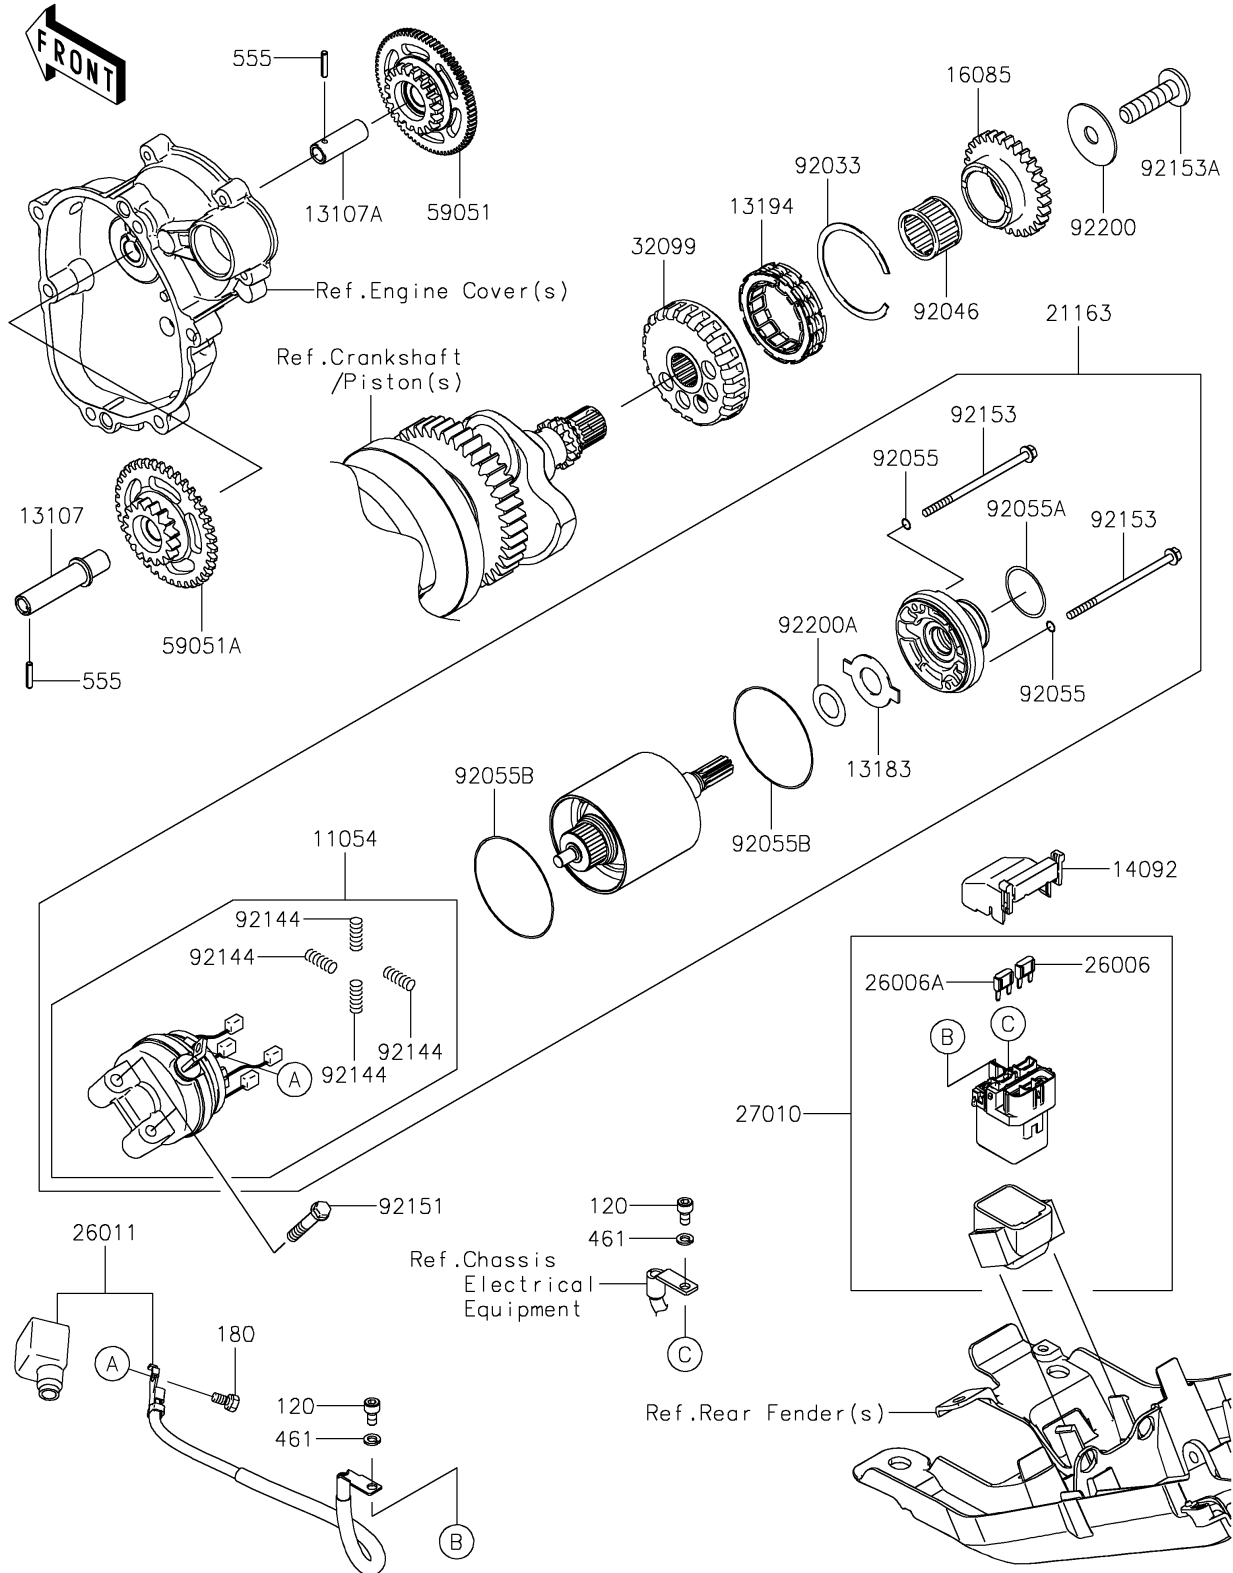

2019 NINJA® ZX™ -6R KRT EDITION PARTS DIAGRAM

Starter Motor

E1840

2019 NINJA® ZX™ -6R KRT EDITION PARTS LIST

Starter Motor

ITEM NAME	PART NUMBER	QUANTITY
BRACKET (Ref # 11054)	11054-1175	1
SHAFT,ONEWAY CLUTCH SIDE (Ref # 13107)	13107-0168	1
SHAFT,STARTER SIDE (Ref # 13107A)	13107-0174	1
PLATE (Ref # 13183)	13183-1460	1
CLUTCH-ONEWAY (Ref # 13194)	13194-3705	1
COVER (Ref # 14092)	14092-0109	1
GEAR,29T (Ref # 16085)	16085-0101	1
STARTER-ELECTRIC (Ref # 21163)	21163-0734	1
FUSE,MINI BLADE,15A,BLUE (Ref # 26006)	26006-0001	1
FUSE,MINI BLADE,30A,GREEN (Ref # 26006A)	26006-1080	1
WIRE-LEAD (Ref # 26011)	26011-1885	1
SWITCH,MAGNETIC (Ref # 27010)	27010-0794	1
CASE,STARTER CLUTCH (Ref # 32099)	32099-0026	1
GEAR-SPUR,STARTER SIDE (Ref # 59051)	59051-0094	1
GEAR-SPUR,ONEWAY CLUTCH SIDE (Ref # 59051A)	59051-0728	1
RING-SNAP (Ref # 92033)	92033-3731	1
BEARING-NEEDLE,RS263020 (Ref # 92046)	92046-0004	1
RING-O,STARTER (Ref # 92055)	92055-0013	2
RING-O (Ref # 92055A)	92055-0126	1
RING-O (Ref # 92055B)	92055-1455	2
SPRING,BRUSH (Ref # 92144)	92144-1423	4
BOLT,6X35 (Ref # 92151)	92151-1874	2
BOLT (Ref # 92153)	92153-0405	2
BOLT,TORX,10X38 (Ref # 92153A)	92153-1521	1
WASHER,10.5X37X1.6 (Ref # 92200)	92200-0238	1
WASHER (Ref # 92200A)	92200-1019	1
BOLT-SOCKET,5X10 (Ref # 120)	120CB0510	2
BOLT-UPSET-WS,5X10 (Ref # 180)	180BA0510	1
WASHER-SPRING,5MM (Ref # 461)	461DB0500	2

2019 NINJA® ZX™ -6R KRT EDITION PARTS LIST

Starter Motor

ITEM NAME	PART NUMBER	QUANTITY
PIN-SPRING,3X16 (Ref # 555)	555A0316	2