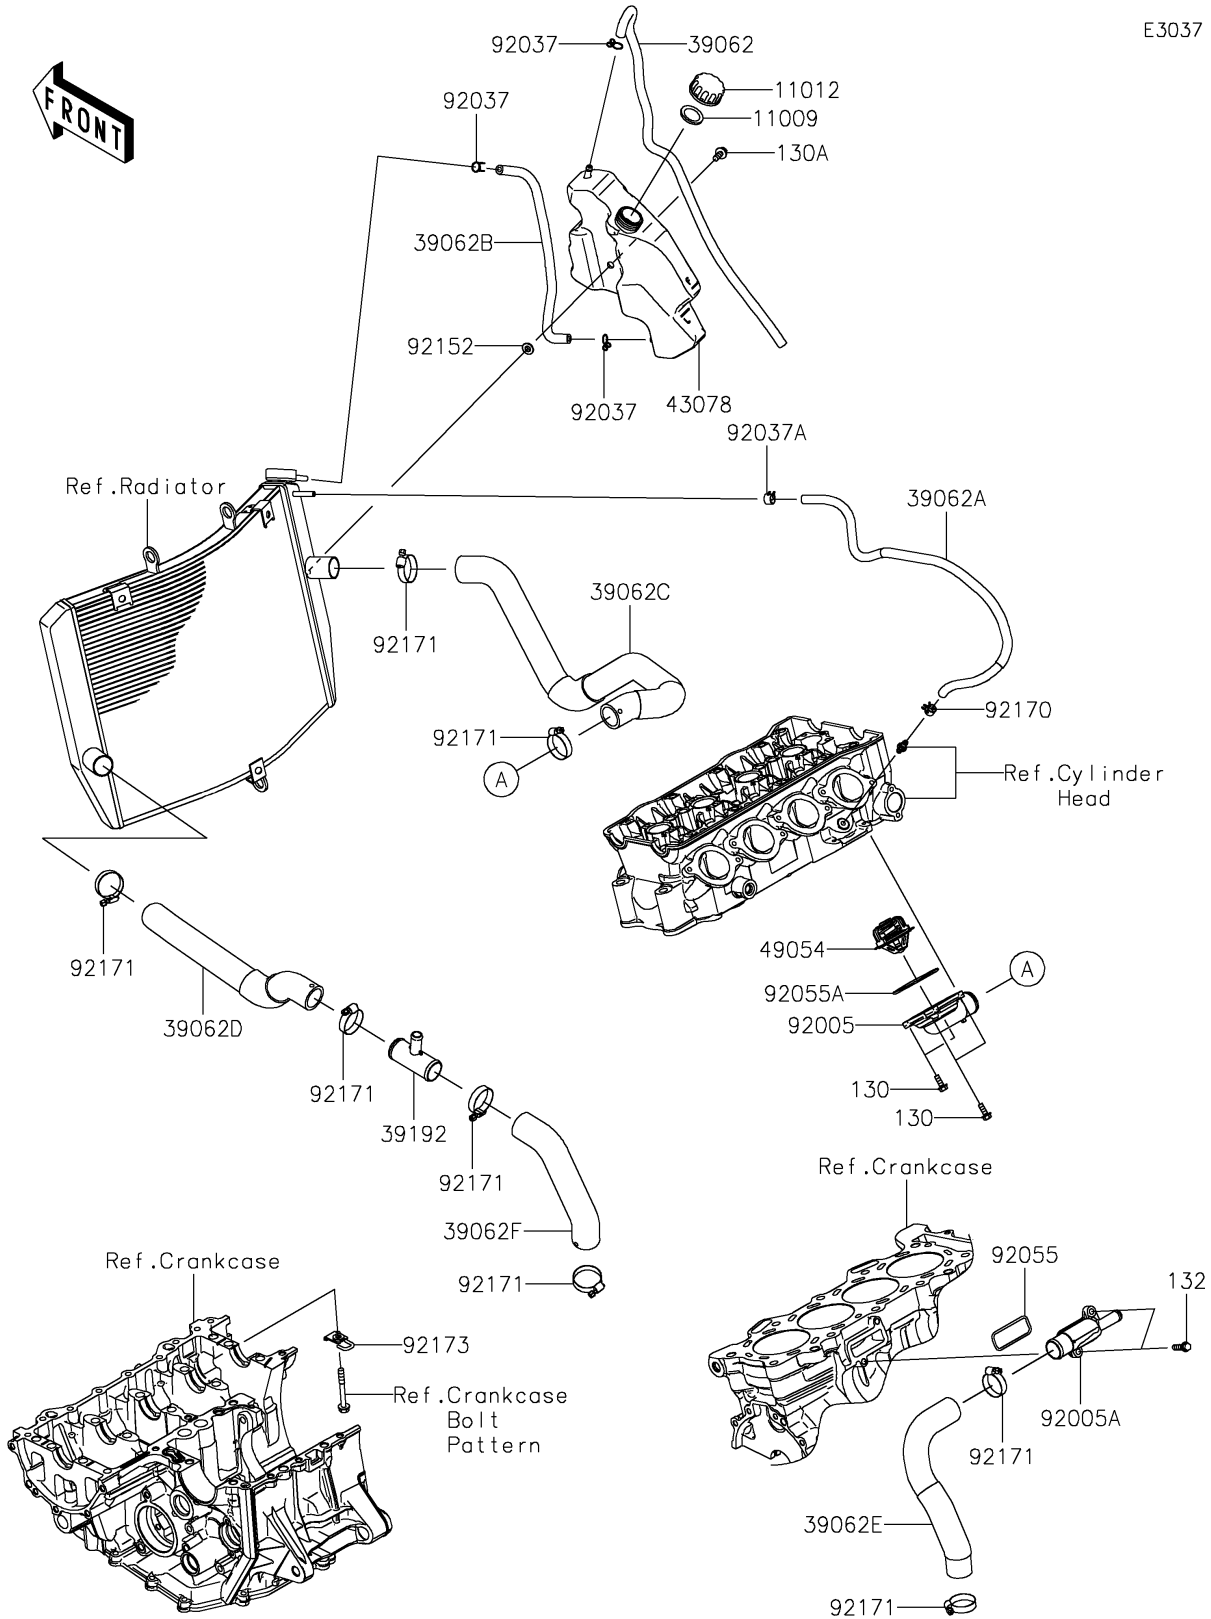

2019 NINJA® ZX™ -6R PARTS DIAGRAM

Water Pipe

E3037

2019 NINJA® ZX™-6R PARTS LIST

Water Pipe

ITEM NAME	PART NUMBER	QUANTITY
GASKET,RESERVOIR TANK CAP (Ref # 11009)	11009-1145	1
CAP (Ref # 11012)	11012-1084	1
HOSE-COOLING,OVERFLOW (Ref # 39062)	39062-0618	1
HOSE-COOLING,RAD.-HEAD (Ref # 39062A)	39062-0628	1
HOSE-COOLING,RETURN (Ref # 39062B)	39062-0817	1
HOSE-COOLING,HEAD-RAD. (Ref # 39062C)	39062-0990	1
HOSE-COOLING,RAD.-WATER PIPE (Ref # 39062D)	39062-0991	1
HOSE-COOLING,W.PUMP-CYLINDER (Ref # 39062E)	39062-0992	1
HOSE-COOLING,PIPE-W.PUMP (Ref # 39062F)	39062-0993	1
PIPE-WATER (Ref # 39192)	39192-0100	1
RESERVOIR (Ref # 43078)	43078-0598	1
THERMOSTAT (Ref # 49054)	49054-0004	1
FITTING,THERMO CAP (Ref # 92005)	92005-0814	1
FITTING (Ref # 92005A)	92005-0817	1
CLAMP,TUBE (Ref # 92037)	92037-147	3
CLAMP,TUBE (Ref # 92037A)	92037-1505	1
RING-O (Ref # 92055)	92055-1402	1
RING-O,THERMOSTAT CAP (Ref # 92055A)	92055-1699	1
COLLAR (Ref # 92152)	92152-1414	1
CLAMP (Ref # 92170)	92170-1493	1
CLAMP (Ref # 92171)	92171-0179	8
CLAMP (Ref # 92173)	92173-2029	1
BOLT-FLANGED,5X14 (Ref # 130)	130BA0514	4
BOLT-FLANGED,6X14 (Ref # 130A)	130BA0614	1
BOLT-FLANGED-SMALL,6X20 (Ref # 132)	132BB0620	2