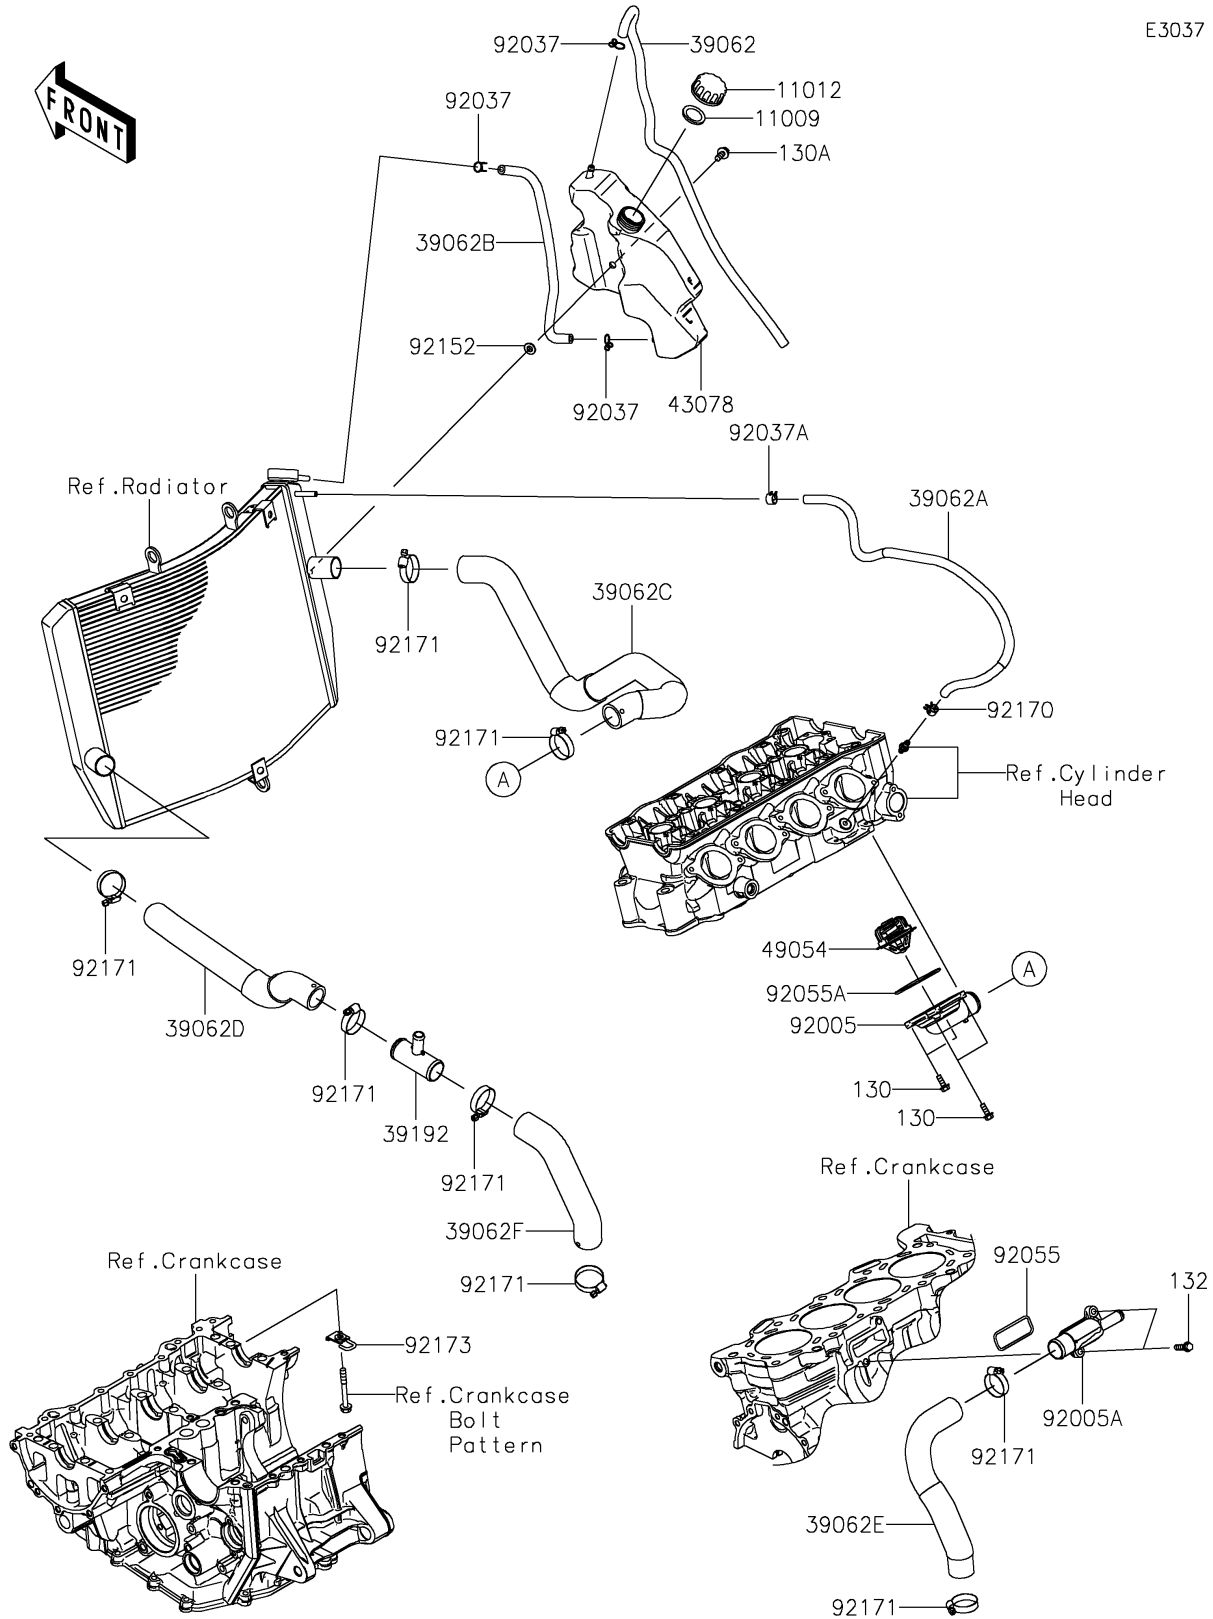

# 2019 NINJA® ZX™ -6R KRT EDITION PARTS DIAGRAM

## Water Pipe

E3037

## 2019 NINJA® ZX™ -6R KRT EDITION PARTS LIST

### Water Pipe

ITEM NAME	PART NUMBER	QUANTITY
GASKET,RESERVOIR TANK CAP (Ref # 11009)	11009-1145	1
CAP (Ref # 11012)	11012-1084	1
HOSE-COOLING,OVERFLOW (Ref # 39062)	39062-0618	1
HOSE-COOLING,RAD.-HEAD (Ref # 39062A)	39062-0628	1
HOSE-COOLING,RETURN (Ref # 39062B)	39062-0817	1
HOSE-COOLING,HEAD-RAD. (Ref # 39062C)	39062-0990	1
HOSE-COOLING,RAD.-WATER PIPE (Ref # 39062D)	39062-0991	1
HOSE-COOLING,W.PUMP-CYLINDER (Ref # 39062E)	39062-0992	1
HOSE-COOLING,PIPE-W.PUMP (Ref # 39062F)	39062-0993	1
PIPE-WATER (Ref # 39192)	39192-0100	1
RESERVOIR (Ref # 43078)	43078-0598	1
THERMOSTAT (Ref # 49054)	49054-0004	1
FITTING,THERMO CAP (Ref # 92005)	92005-0814	1
FITTING (Ref # 92005A)	92005-0817	1
CLAMP,TUBE (Ref # 92037)	92037-147	3
CLAMP,TUBE (Ref # 92037A)	92037-1505	1
RING-O (Ref # 92055)	92055-1402	1
RING-O,THERMOSTAT CAP (Ref # 92055A)	92055-1699	1
COLLAR (Ref # 92152)	92152-1414	1
CLAMP (Ref # 92170)	92170-1493	1
CLAMP (Ref # 92171)	92171-0179	8
CLAMP (Ref # 92173)	92173-2029	1
BOLT-FLANGED,5X14 (Ref # 130)	130BA0514	4
BOLT-FLANGED,6X14 (Ref # 130A)	130BA0614	1
BOLT-FLANGED-SMALL,6X20 (Ref # 132)	132BB0620	2