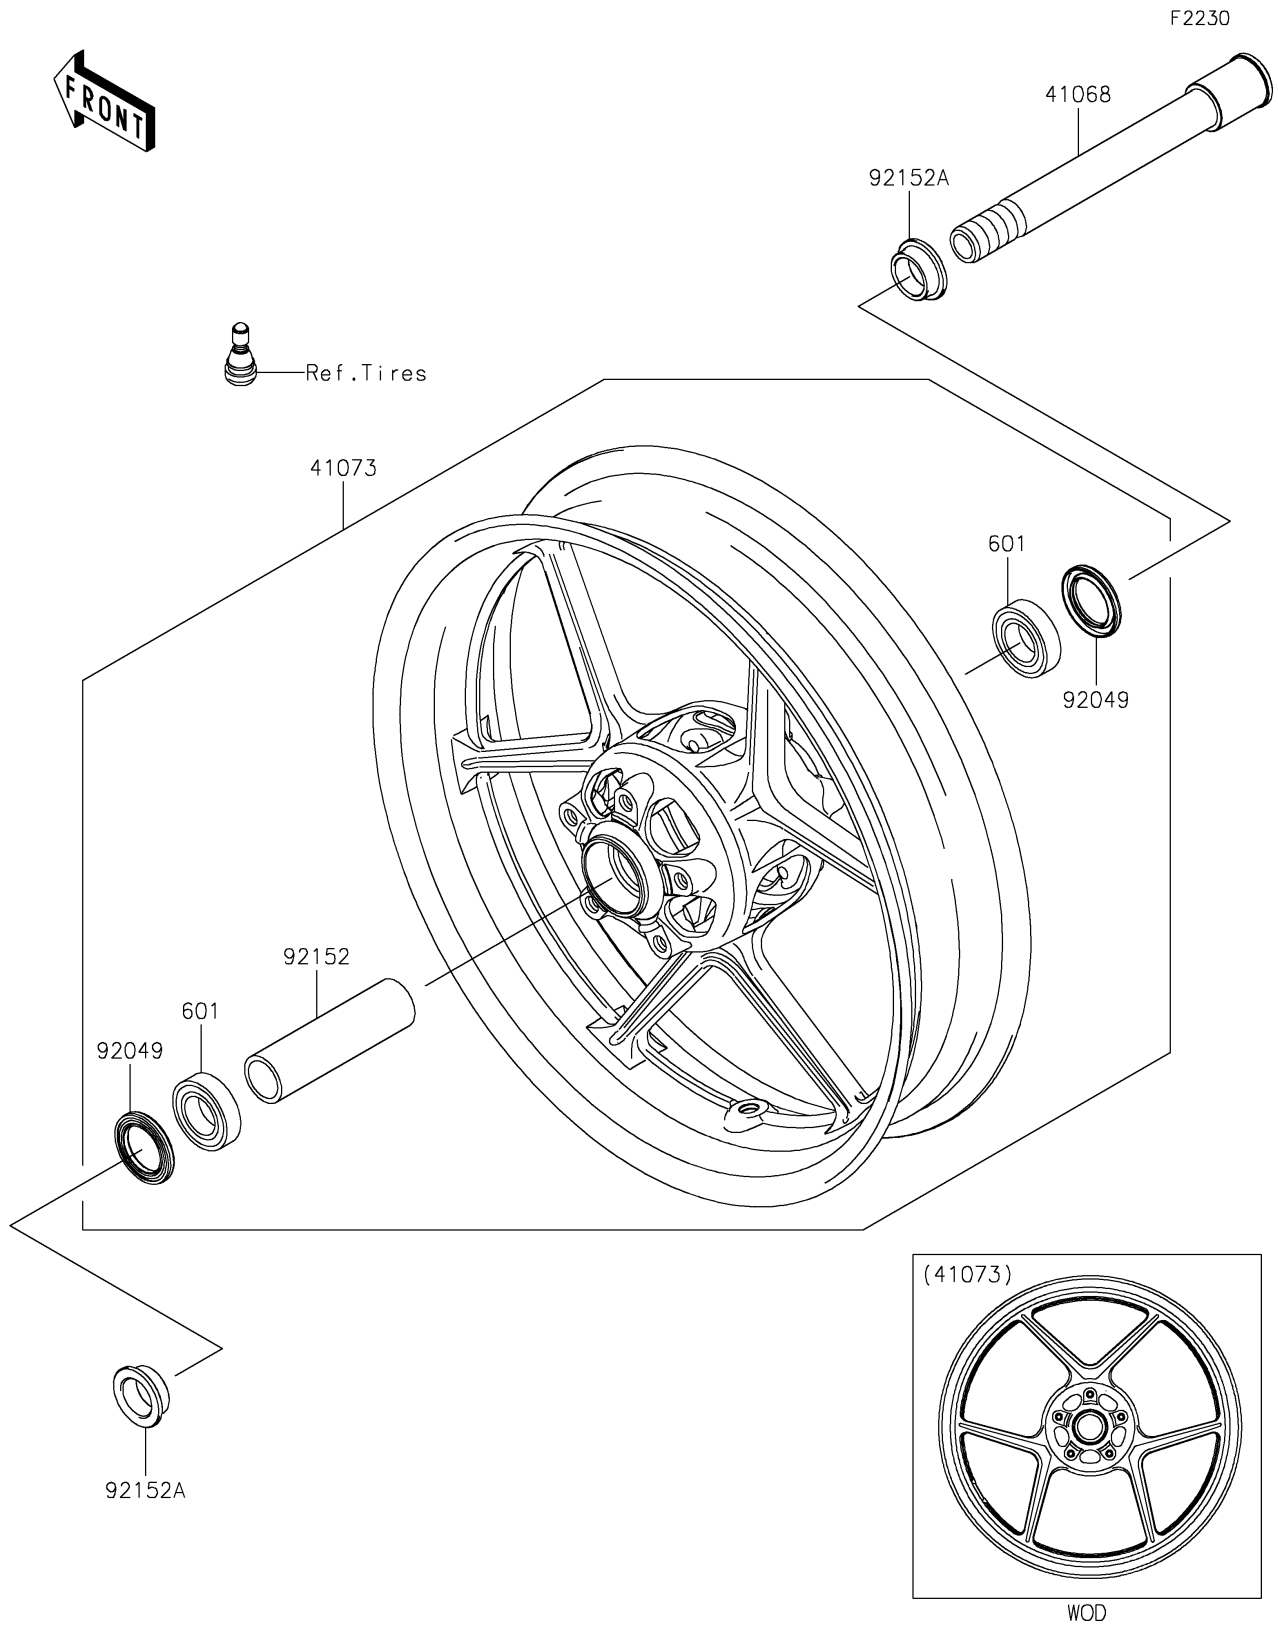

# 2019 NINJA® ZX™-6R PARTS DIAGRAM

Front Wheel

## 2019 NINJA® ZX™-6R PARTS LIST

### Front Wheel

ITEM NAME	PART NUMBER	QUANTITY
AXLE,FR,25X207 (Ref # 41068)	41068-0599	1
WHEEL-ASSY,FR,G.BLACK (Ref # 41073)	41073-0728-18F	1
SEAL-OIL,BJN-C2 32X47X5 (Ref # 92049)	92049-0050	2
COLLAR,FR HUB,L=115 (Ref # 92152)	92152-0242	1
COLLAR,FR AXLE,L=13 (Ref # 92152A)	92152-1470	2
BEARING-BALL,#6005UU (Ref # 601)	601B6005UU	2