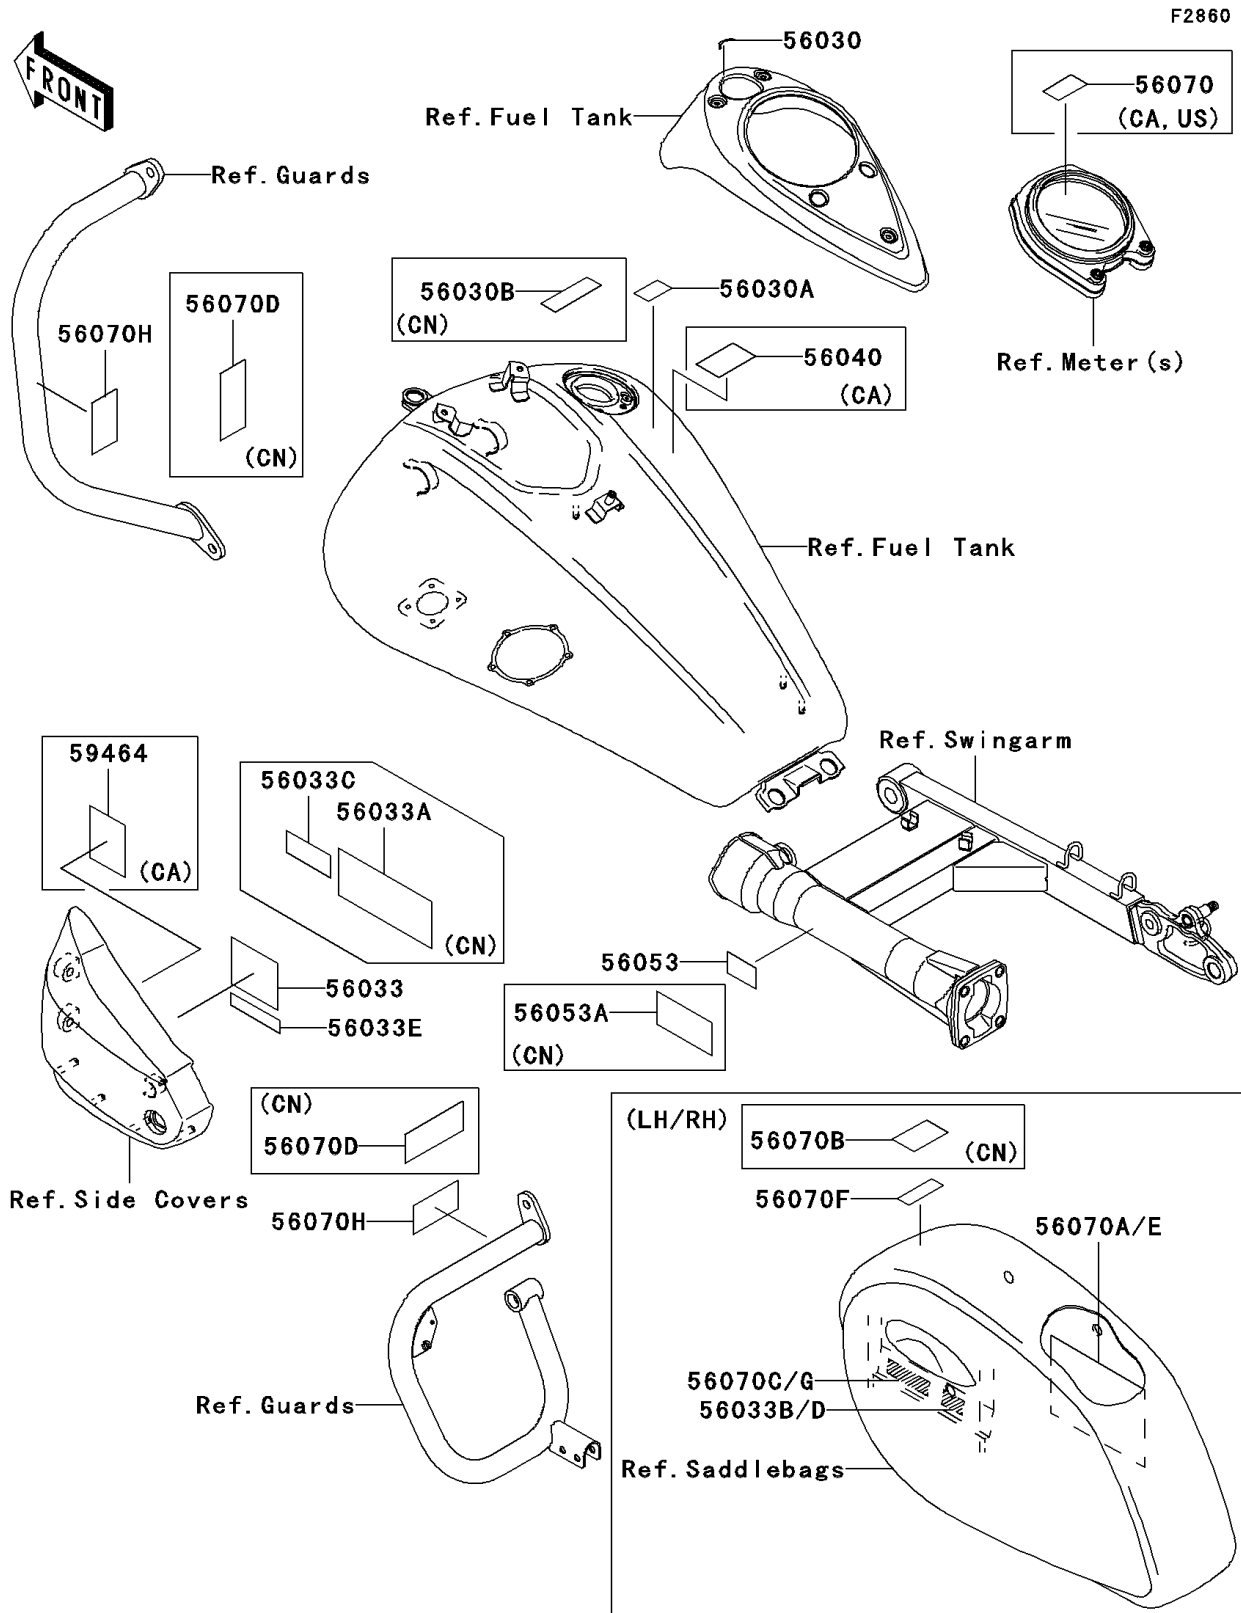

# 2006 Vulcan 1600 Nomad PARTS DIAGRAM

Labels

## 2006 Vulcan 1600 Nomad PARTS LIST

### Labels

ITEM NAME	PART NUMBER	QUANTITY
LABEL,IGNITION (Ref # 56030)	56030-0013	1
LABEL,GASOLINE (Ref # 56030A)	56030-1177	1
LABEL,GASOLINE (Ref # 56030B)	56030-1178	1
LABEL-MANUAL,DAILY SAFETY (Ref # 56033)	56033-0068	1
LABEL-MANUAL,DAILY SAFETY (Ref # 56033A)	56033-0069	1
LABEL-MANUAL,SIDE BAG (Ref # 56033B)	56033-1132	2
LABEL-MANUAL,OIL&OIL FILTER (Ref # 56033C)	56033-1262	1
LABEL-MANUAL,SIDE BAG (Ref # 56033D)	56033-1330	2
LABEL-MANUAL,OIL&OIL FILTER (Ref # 56033E)	56033-1331	1
LABEL-WARNING,EVAPO (Ref # 56040)	56040-1121	1
LABEL-SPECIFICATION,TIRE&LOAD (Ref # 56053)	56053-0089	1
LABEL-SPECIFICATION,TIRE&LOAD (Ref # 56053A)	56053-0090	1
LABEL-WARNING,BREAK IN COUTION (Ref # 56070)	56070-0008	1
LABEL-WARNING,SIDE BAG (Ref # 56070A)	56070-1150	2
LABEL-WARNING,SIDE BAG (Ref # 56070B)	56070-1154	2
LABEL-WARNING,SIDE BAG (Ref # 56070C)	56070-1155	2
LABEL-WARNING,SIDE BAG GUARD (Ref # 56070D)	56070-1180	2
LABEL-WARNING,SIDE BAG (Ref # 56070E)	56070-1282	2
LABEL-WARNING,SIDE BAG (Ref # 56070F)	56070-1283	2
LABEL-WARNING,SIDE BAG (Ref # 56070G)	56070-1284	2
LABEL-WARNING,SIDE BAG GUARD (Ref # 56070H)	56070-1285	2
LABEL-CERTIFICATION,EVAPO ROUT (Ref # 59464)	59464-0043	1