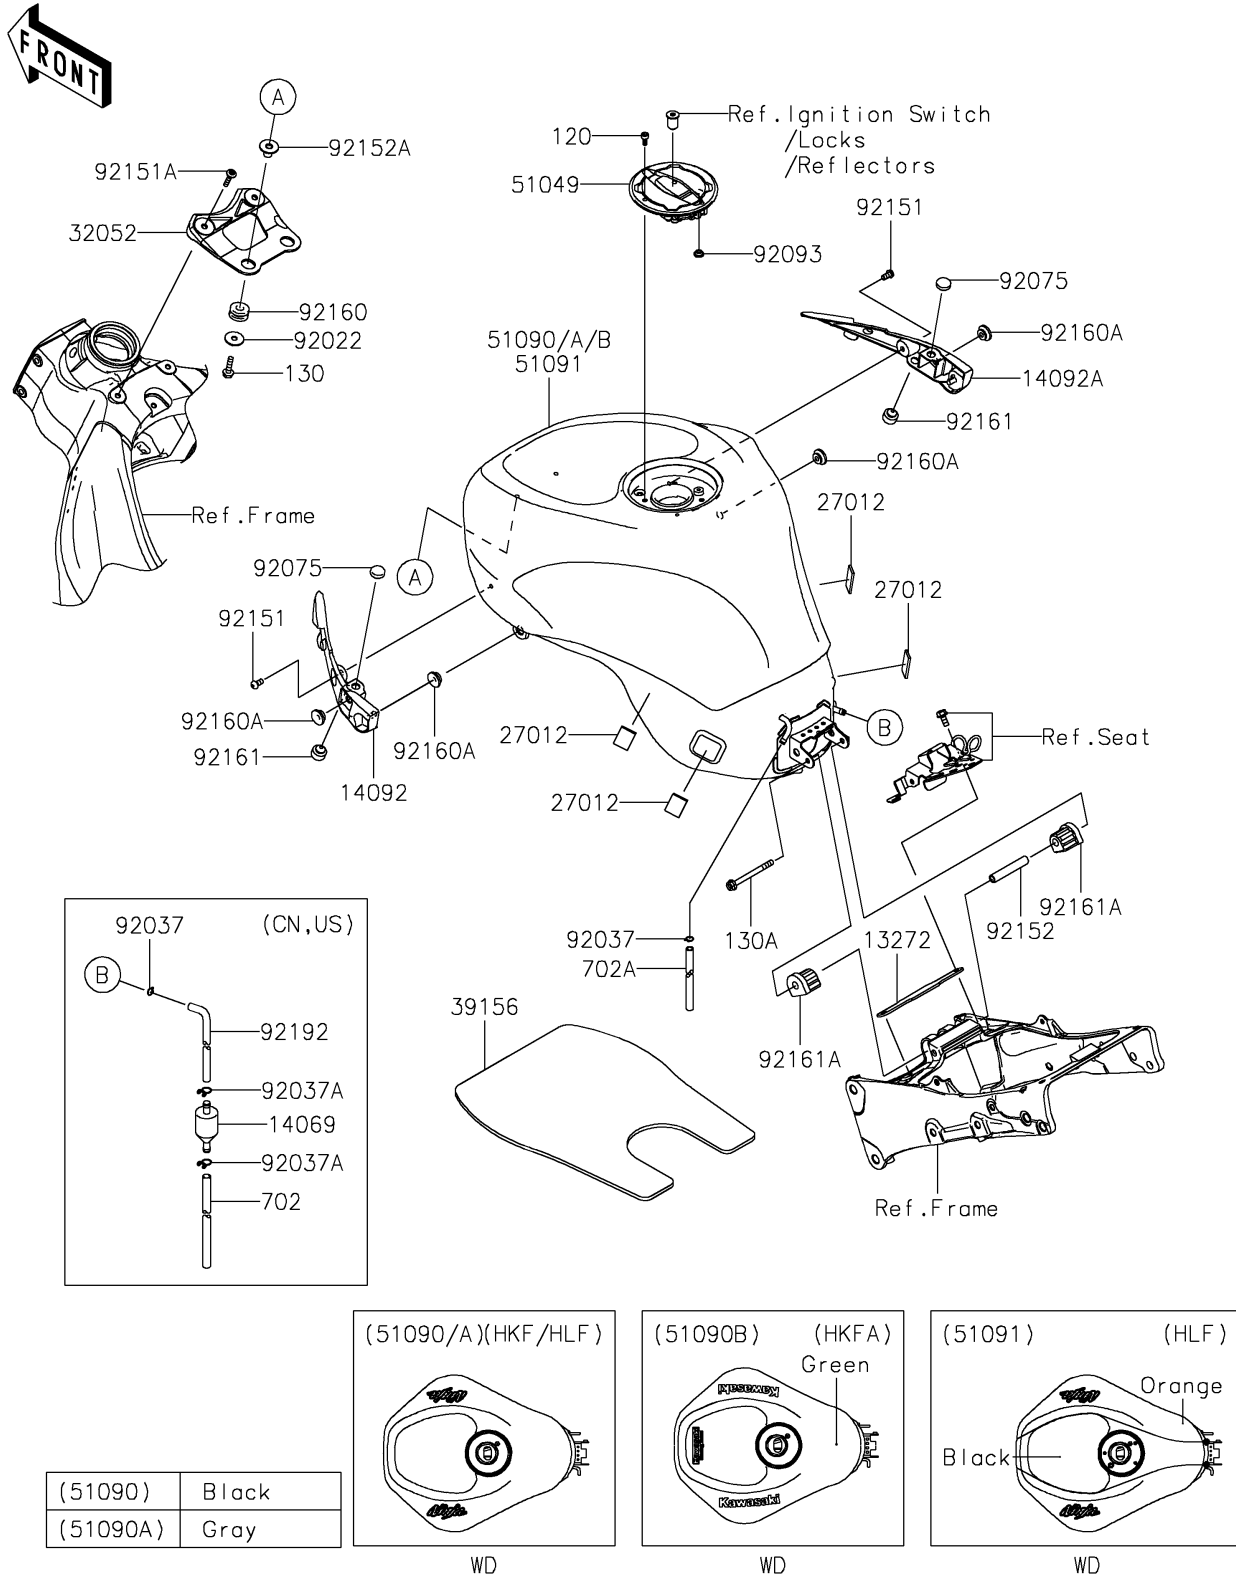

2019 NINJA® ZX™ -6R KRT EDITION PARTS DIAGRAM

Fuel Tank

F2410

2019 NINJA® ZX™ -6R KRT EDITION PARTS LIST

Fuel Tank

ITEM NAME	PART NUMBER	QUANTITY
PLATE,FUEL TANK,RR (Ref # 13272)	13272-0505	1
COVER,TANK,LH (Ref # 14092)	14092-1087	1
COVER,TANK,RH (Ref # 14092A)	14092-1088	1
HOOK (Ref # 27012)	27012-0115	4
BRACKET-TANK (Ref # 32052)	32052-0727	1
PAD,FUEL TANK (Ref # 39156)	39156-0469	1
CAP-TANK (Ref # 51049)	51049-0735	1
TANK-COMP-FUEL,L.GREEN (Ref # 51090B)	51090-5351-777	1
WASHER,7X24X1.6 (Ref # 92022)	92022-228	2
CLAMP,TUBE (Ref # 92037)	92037-010	1
DAMPER (Ref # 92075)	92075-1983	2
SEAL,FUEL TANK CAP (Ref # 92093)	92093-1030	1
BOLT,SOCKET,6X12 (Ref # 92151)	92151-1219	2
BOLT,SOCKET,6X30 (Ref # 92151A)	92151-1605	2
COLLAR,6.8X10X60 (Ref # 92152)	92152-1182	1
COLLAR (Ref # 92152A)	92152-2197	2
DAMPER (Ref # 92160)	92160-1162	2
DAMPER (Ref # 92160A)	92160-1613	4
DAMPER (Ref # 92161)	92161-0738	2
DAMPER,FUEL TANK,RR (Ref # 92161A)	92161-1330	2
BOLT-SOCKET,5X12 (Ref # 120)	120CA0512	4
BOLT-FLANGED,6X22 (Ref # 130)	130BA0622	2
BOLT-FLANGED,6X70 (Ref # 130A)	130BC0670	1
TUBE-RUBBER,6X850 (Ref # 702A)	702A06850	1
BREATHER,FUEL TANK (Ref # 14069)	14069-1004	1
CLAMP,TUBE (Ref # 92037)	92037-010	2
CLAMP,TUBE (Ref # 92037A)	92037-147	2
TUBE,BREATHER (Ref # 92192)	92192-0798	1
TUBE-RUBBER,6X9X660 (Ref # 702)	702A06660	1