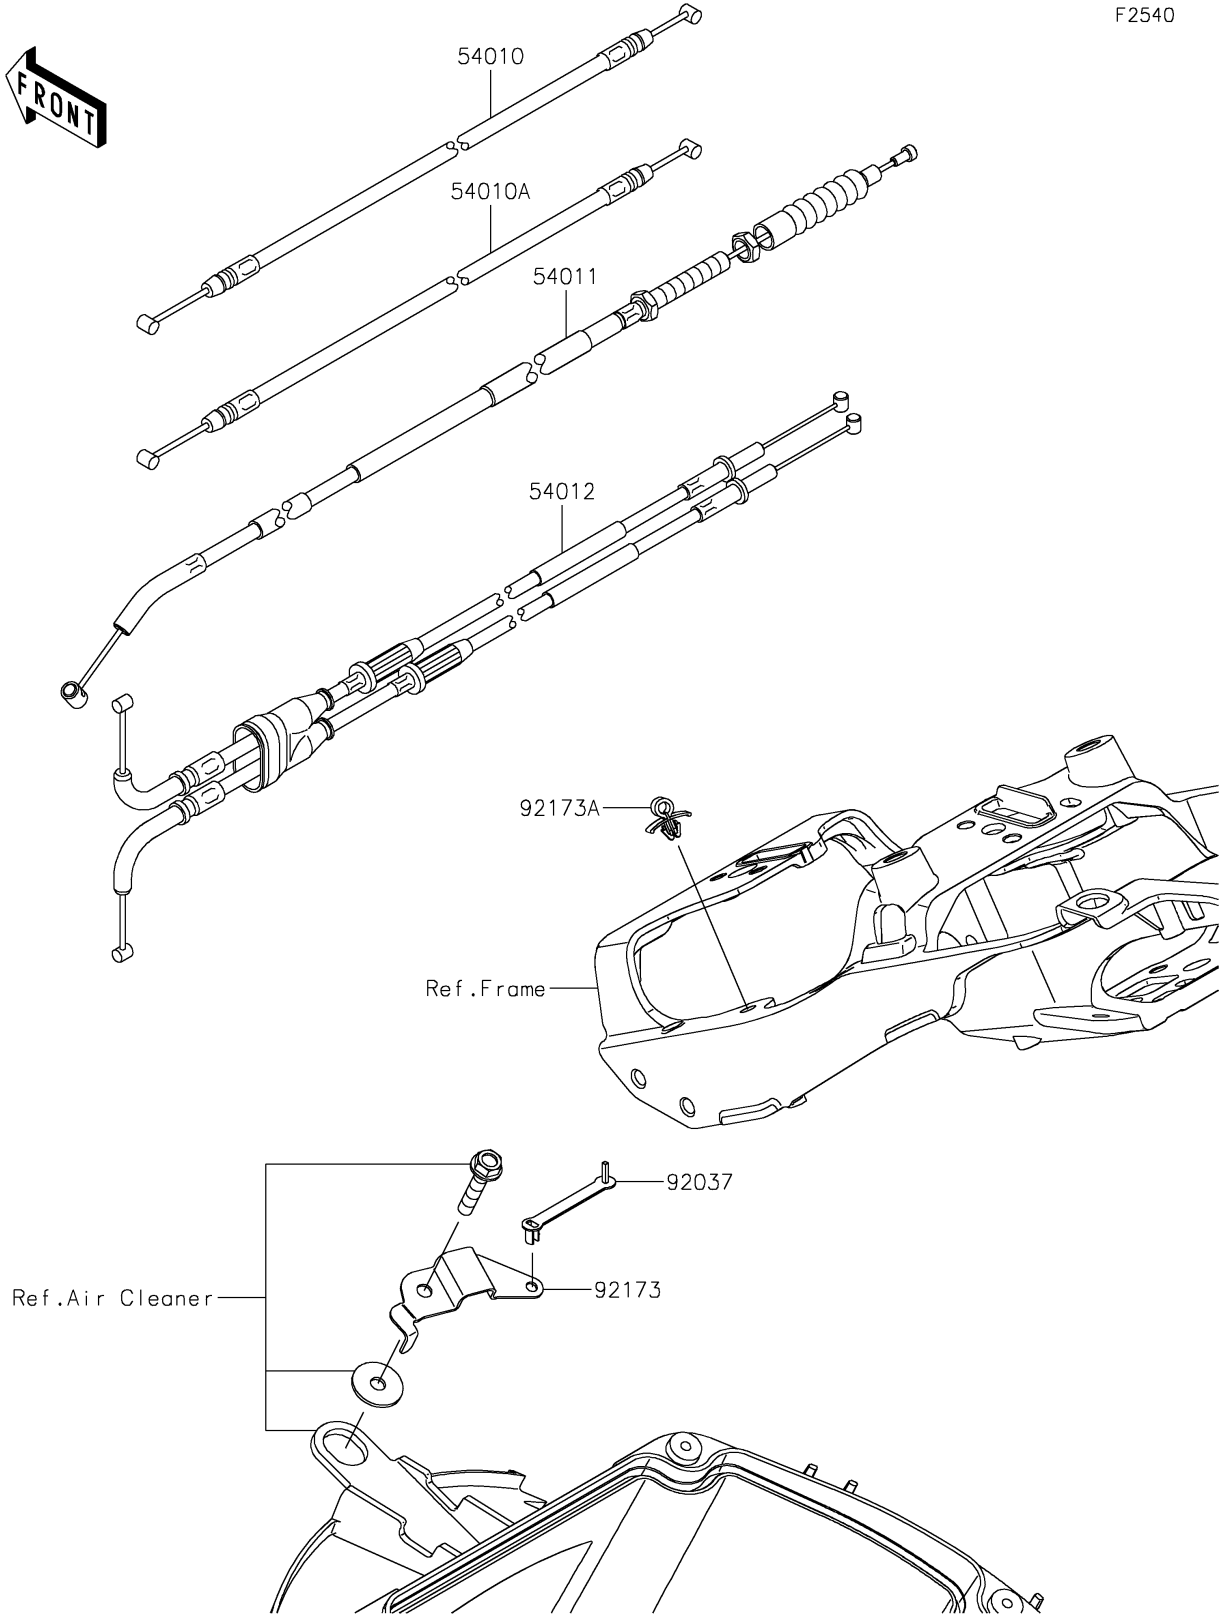

2019 NINJA[®] ZX[™]-6R PARTS DIAGRAM

Cables

F2540

2019 NINJA® ZX™-6R PARTS LIST

Cables

ITEM NAME	PART NUMBER	QUANTITY
CABLE,SEAT LOCK,FR (Ref # 54010)	54010-0627	1
CABLE,SEAT LOCK,RR (Ref # 54010A)	54010-0628	1
CABLE-CLUTCH (Ref # 54011)	54011-0634	1
CABLE-THROTTLE (Ref # 54012)	54012-0586	1
CLAMP,SPEED,L=43 (Ref # 92037)	92037-1290	1
CLAMP (Ref # 92173)	92173-1151	1
CLAMP (Ref # 92173A)	92173-1717	1