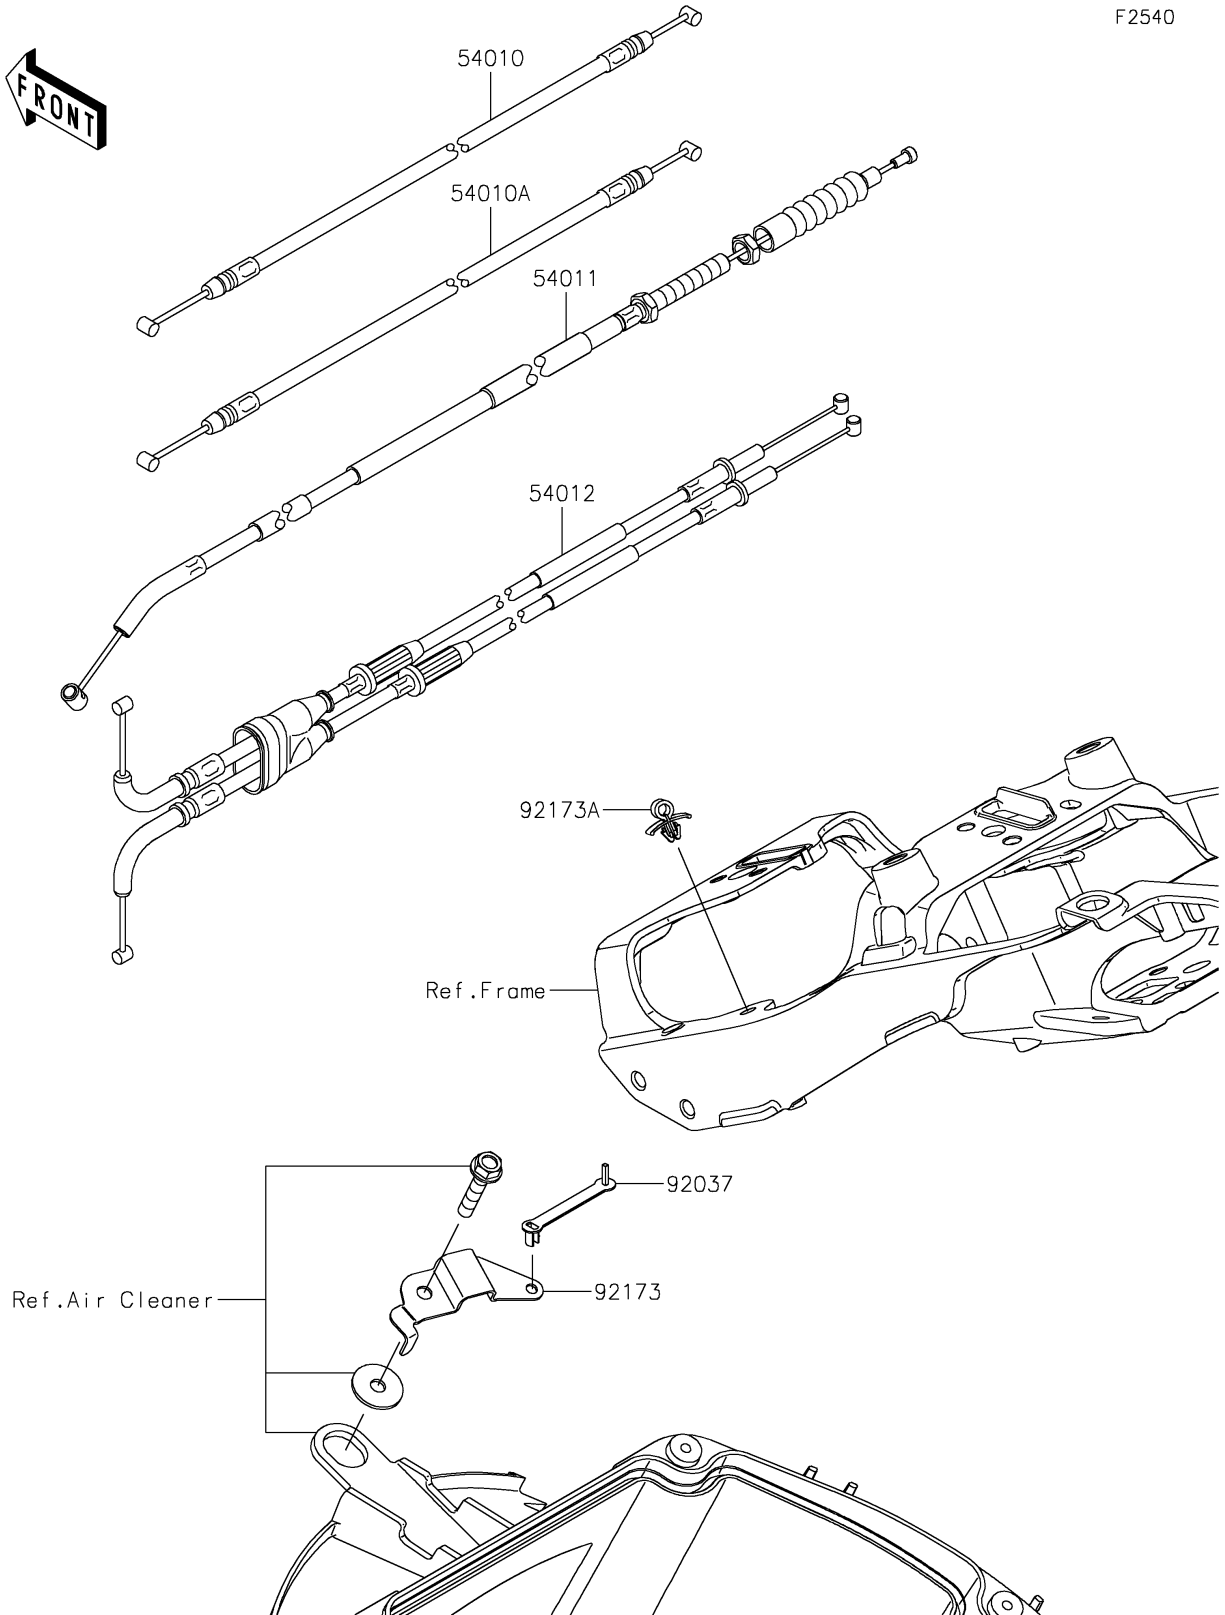

2019 NINJA® ZX™ -6R KRT EDITION PARTS DIAGRAM

Cables

F2540

2019 NINJA® ZX™-6R KRT EDITION PARTS LIST

Cables

ITEM NAME	PART NUMBER	QUANTITY
CABLE,SEAT LOCK,FR (Ref # 54010)	54010-0627	1
CABLE,SEAT LOCK,RR (Ref # 54010A)	54010-0628	1
CABLE-CLUTCH (Ref # 54011)	54011-0634	1
CABLE-THROTTLE (Ref # 54012)	54012-0586	1
CLAMP,SPEED,L=43 (Ref # 92037)	92037-1290	1
CLAMP (Ref # 92173)	92173-1151	1
CLAMP (Ref # 92173A)	92173-1717	1