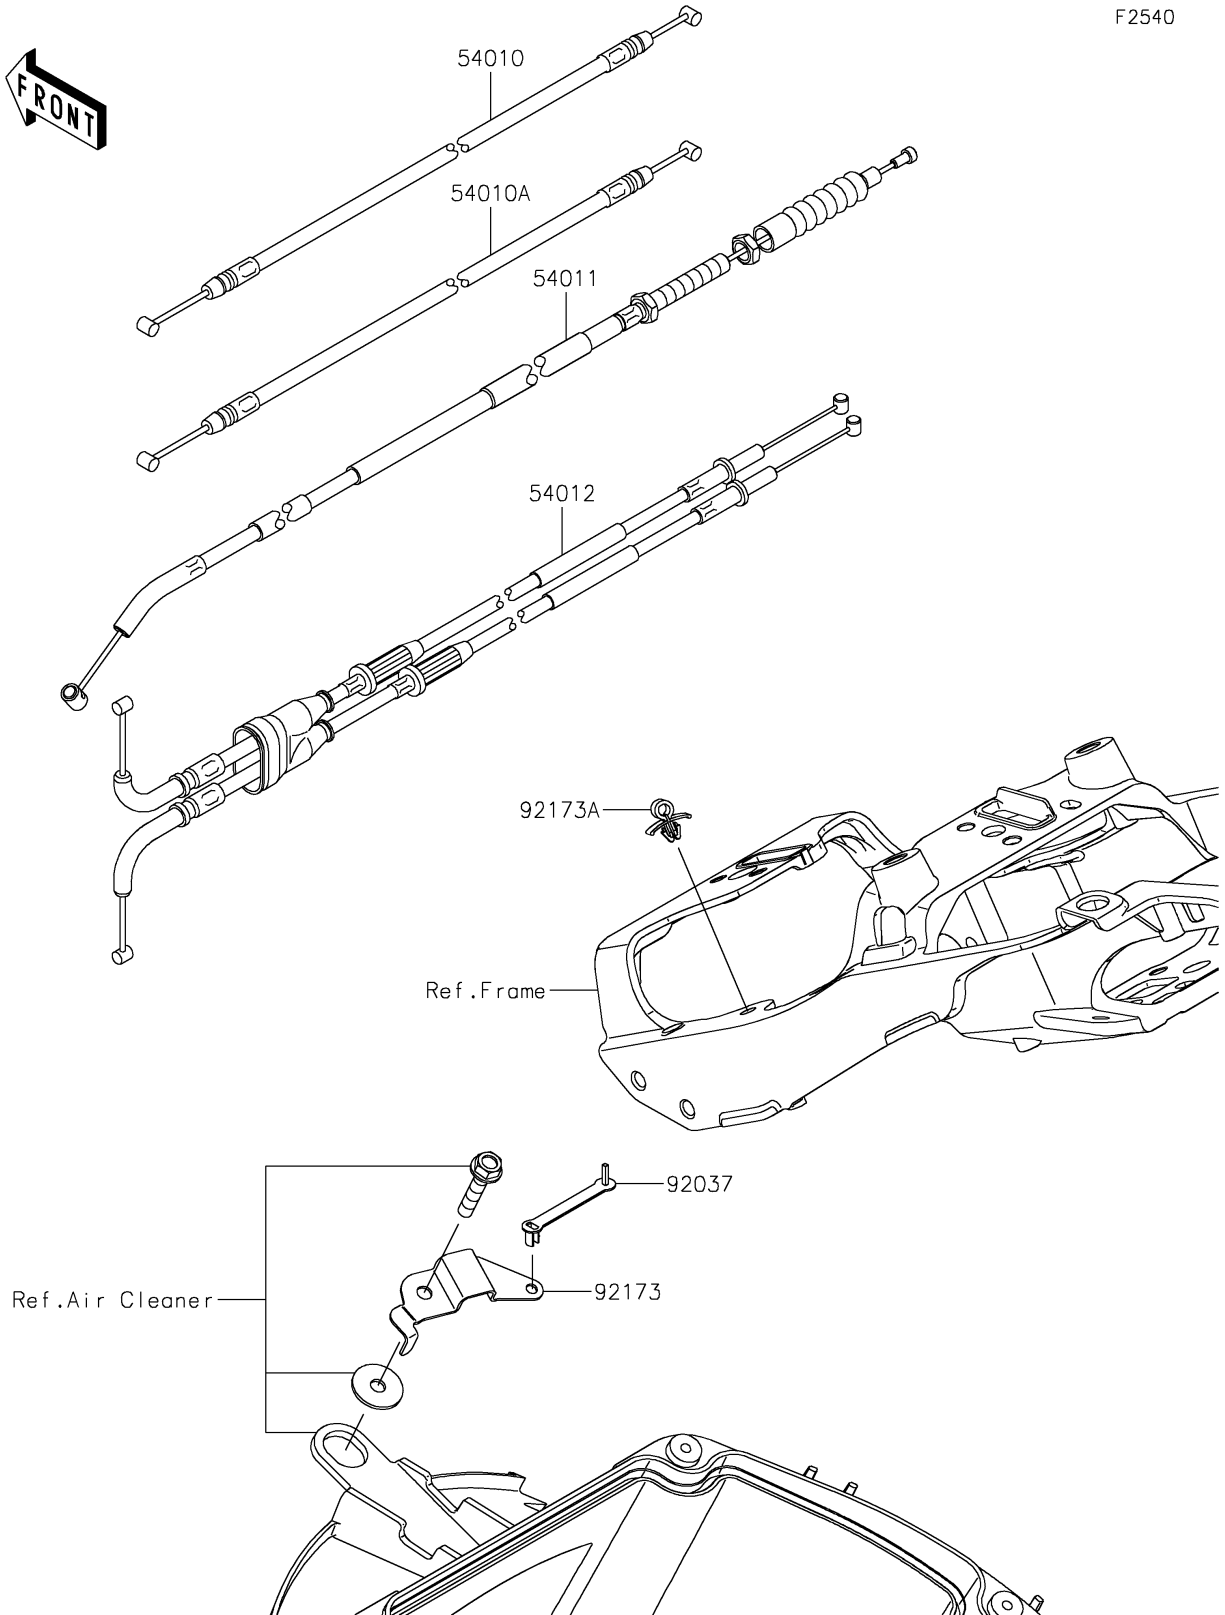

# 2020 Ninja® ZX™ -6R PARTS DIAGRAM

Cables

F2540

## 2020 Ninja® ZX™ -6R PARTS LIST

### Cables

ITEM NAME	PART NUMBER	QUANTITY
CABLE,SEAT LOCK,FR (Ref # 54010)	54010-0627	1
CABLE,SEAT LOCK,RR (Ref # 54010A)	54010-0628	1
CABLE-CLUTCH (Ref # 54011)	54011-0634	1
CABLE-THROTTLE (Ref # 54012)	54012-0586	1
CLAMP,SPEED,L=43 (Ref # 92037)	92037-1290	1
CLAMP (Ref # 92173)	92173-1151	1
CLAMP (Ref # 92173A)	92173-1717	1