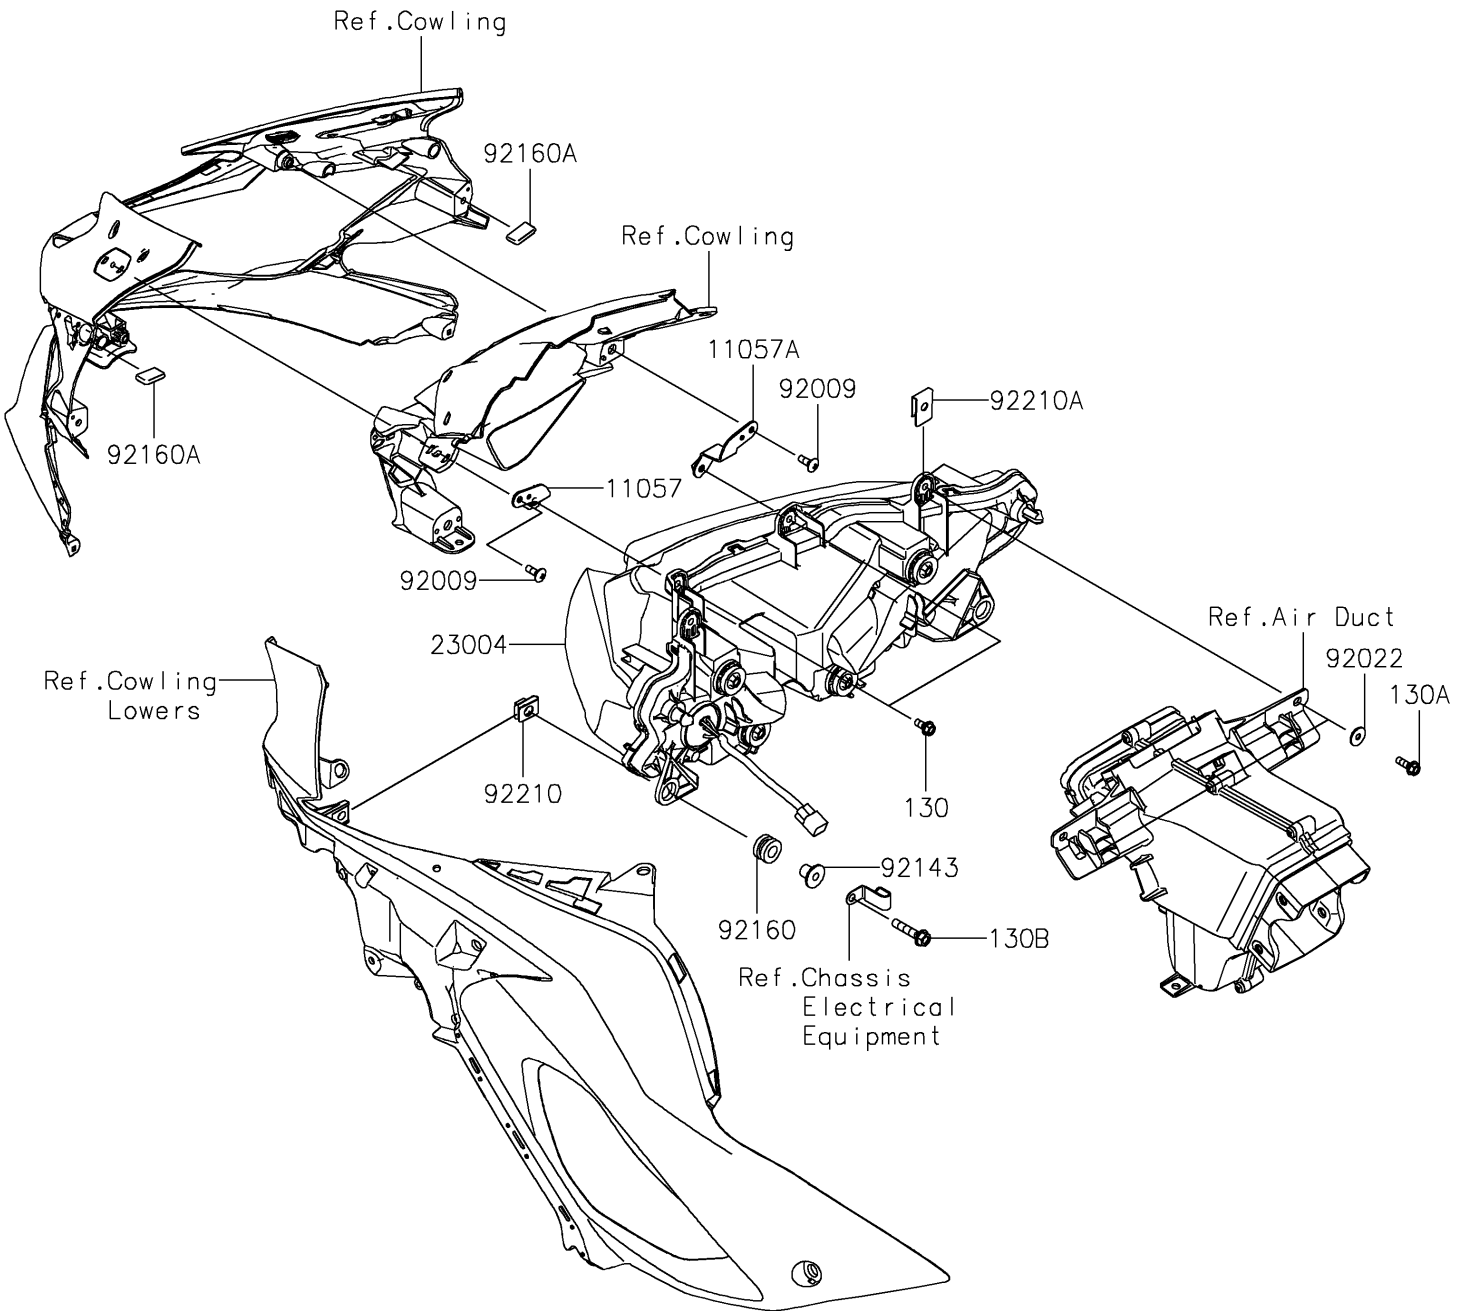

# 2020 Ninja® ZX™ -6R PARTS DIAGRAM

Headlight(s)

F2710

## 2020 Ninja® ZX™ -6R PARTS LIST

### Headlight(s)

ITEM NAME	PART NUMBER	QUANTITY
BRACKET,LH (Ref # 11057)	11057-1639	1
BRACKET,RH (Ref # 11057A)	11057-1640	1
LAMP-HEAD,LED (Ref # 23004)	23004-0395	1
SCREW,TAPPING,5X14 (Ref # 92009)	92009-1197	2
WASHER,5.2X16X1.2 (Ref # 92022)	92022-263	2
COLLAR (Ref # 92143)	92143-1353	2
DAMPER,10X20X12 (Ref # 92160)	92160-1167	2
DAMPER (Ref # 92160A)	92160-1190	2
NUT (Ref # 92210)	92210-0130	2
NUT (Ref # 92210A)	92210-1652	2
BOLT-FLANGED,5X12 (Ref # 130)	130BA0512	2
BOLT-FLANGED,5X16 (Ref # 130A)	130BA0516	2
BOLT-FLANGED,6X30 (Ref # 130B)	130BB0630	2