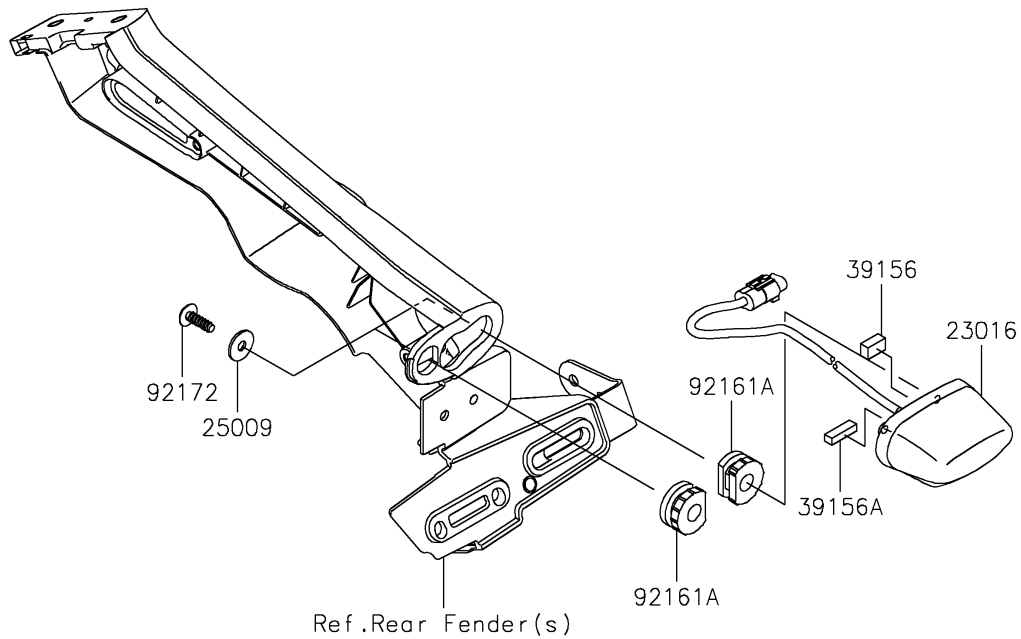

2019 NINJA® ZX™ -6R KRT EDITION PARTS DIAGRAM

Taillight(s)

F2720

2019 NINJA® ZX™ -6R KRT EDITION PARTS LIST

Taillight(s)

ITEM NAME	PART NUMBER	QUANTITY
LAMP-ASSY,LICENSE,LED (Ref # 23016)	23016-0618	1
LAMP-TAIL,LED (Ref # 23025)	23025-0373	1
BRACKET-TAIL LAMP (Ref # 23036)	23036-0026	1
WASHER,5.2X16X1.2 (Ref # 25009)	25009-004	2
PAD,7X12X5 (Ref # 39156)	39156-2292	1
PAD,4X17X5 (Ref # 39156A)	39156-2293	1
DAMPER (Ref # 92160)	92160-1190	1
DAMPER (Ref # 92161)	92161-0163	2
DAMPER,9X23X12 (Ref # 92161A)	92161-1885	2
SCREW,TAPPING,5X16 (Ref # 92172)	92172-0238	2
SCREW,TAPPING,5X10 (Ref # 92172A)	92172-0262	2
SCREW,TAPPING,WP,5X14 (Ref # 92172B)	92172-0441	2