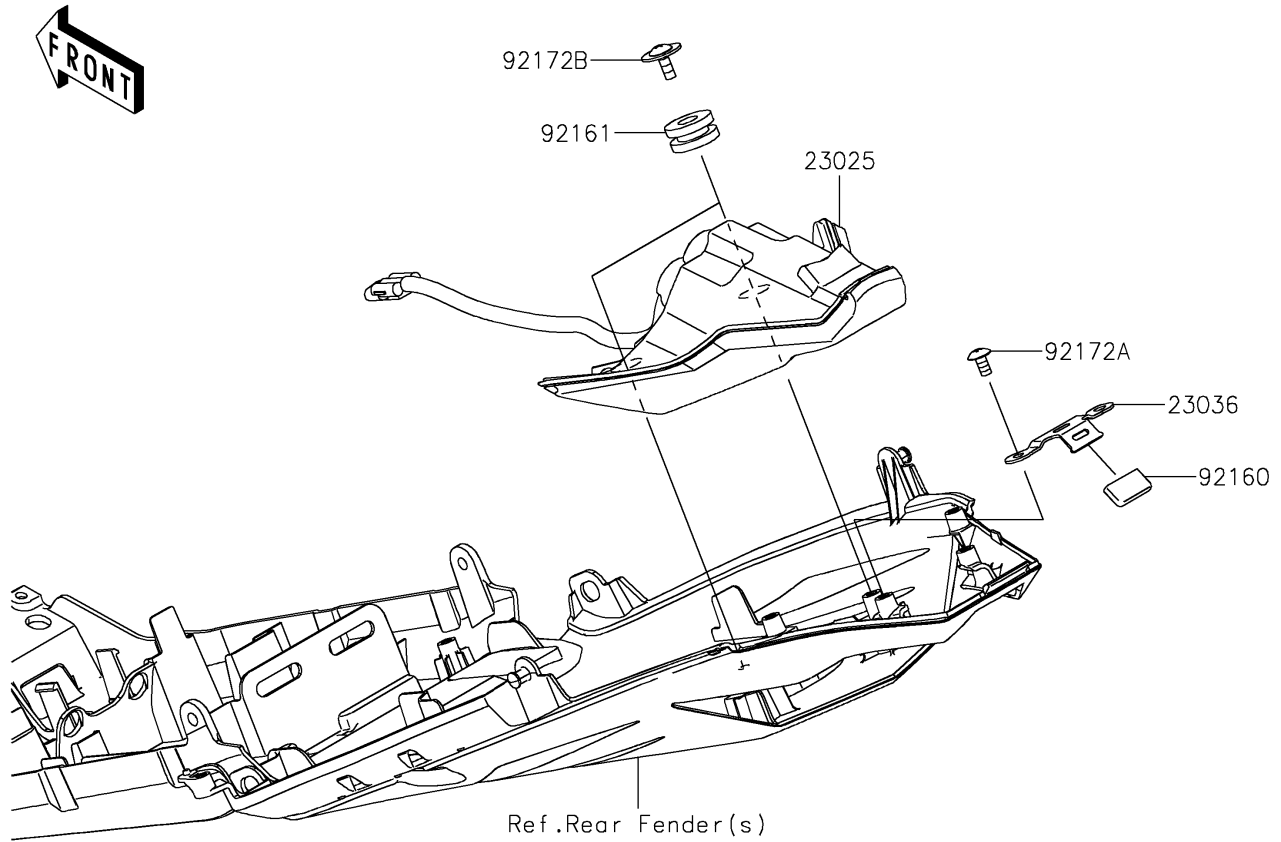

2019 NINJA® ZX™ -6R KRT EDITION PARTS DIAGRAM

Taillight(s)

F2720

2019 NINJA® ZX™ -6R KRT EDITION PARTS LIST

Taillight(s)

ITEM NAME	PART NUMBER	QUANTITY
LAMP-ASSY,LICENSE,LED (Ref # 23016)	23016-0618	1
LAMP-TAIL,LED (Ref # 23025)	23025-0373	1
BRACKET-TAIL LAMP (Ref # 23036)	23036-0026	1
WASHER,5.2X16X1.2 (Ref # 25009)	25009-004	2
PAD,7X12X5 (Ref # 39156)	39156-2292	1
PAD,4X17X5 (Ref # 39156A)	39156-2293	1
DAMPER (Ref # 92160)	92160-1190	1
DAMPER (Ref # 92161)	92161-0163	2
DAMPER,9X23X12 (Ref # 92161A)	92161-1885	2
SCREW,TAPPING,5X16 (Ref # 92172)	92172-0238	2
SCREW,TAPPING,5X10 (Ref # 92172A)	92172-0262	2
SCREW,TAPPING,WP,5X14 (Ref # 92172B)	92172-0441	2