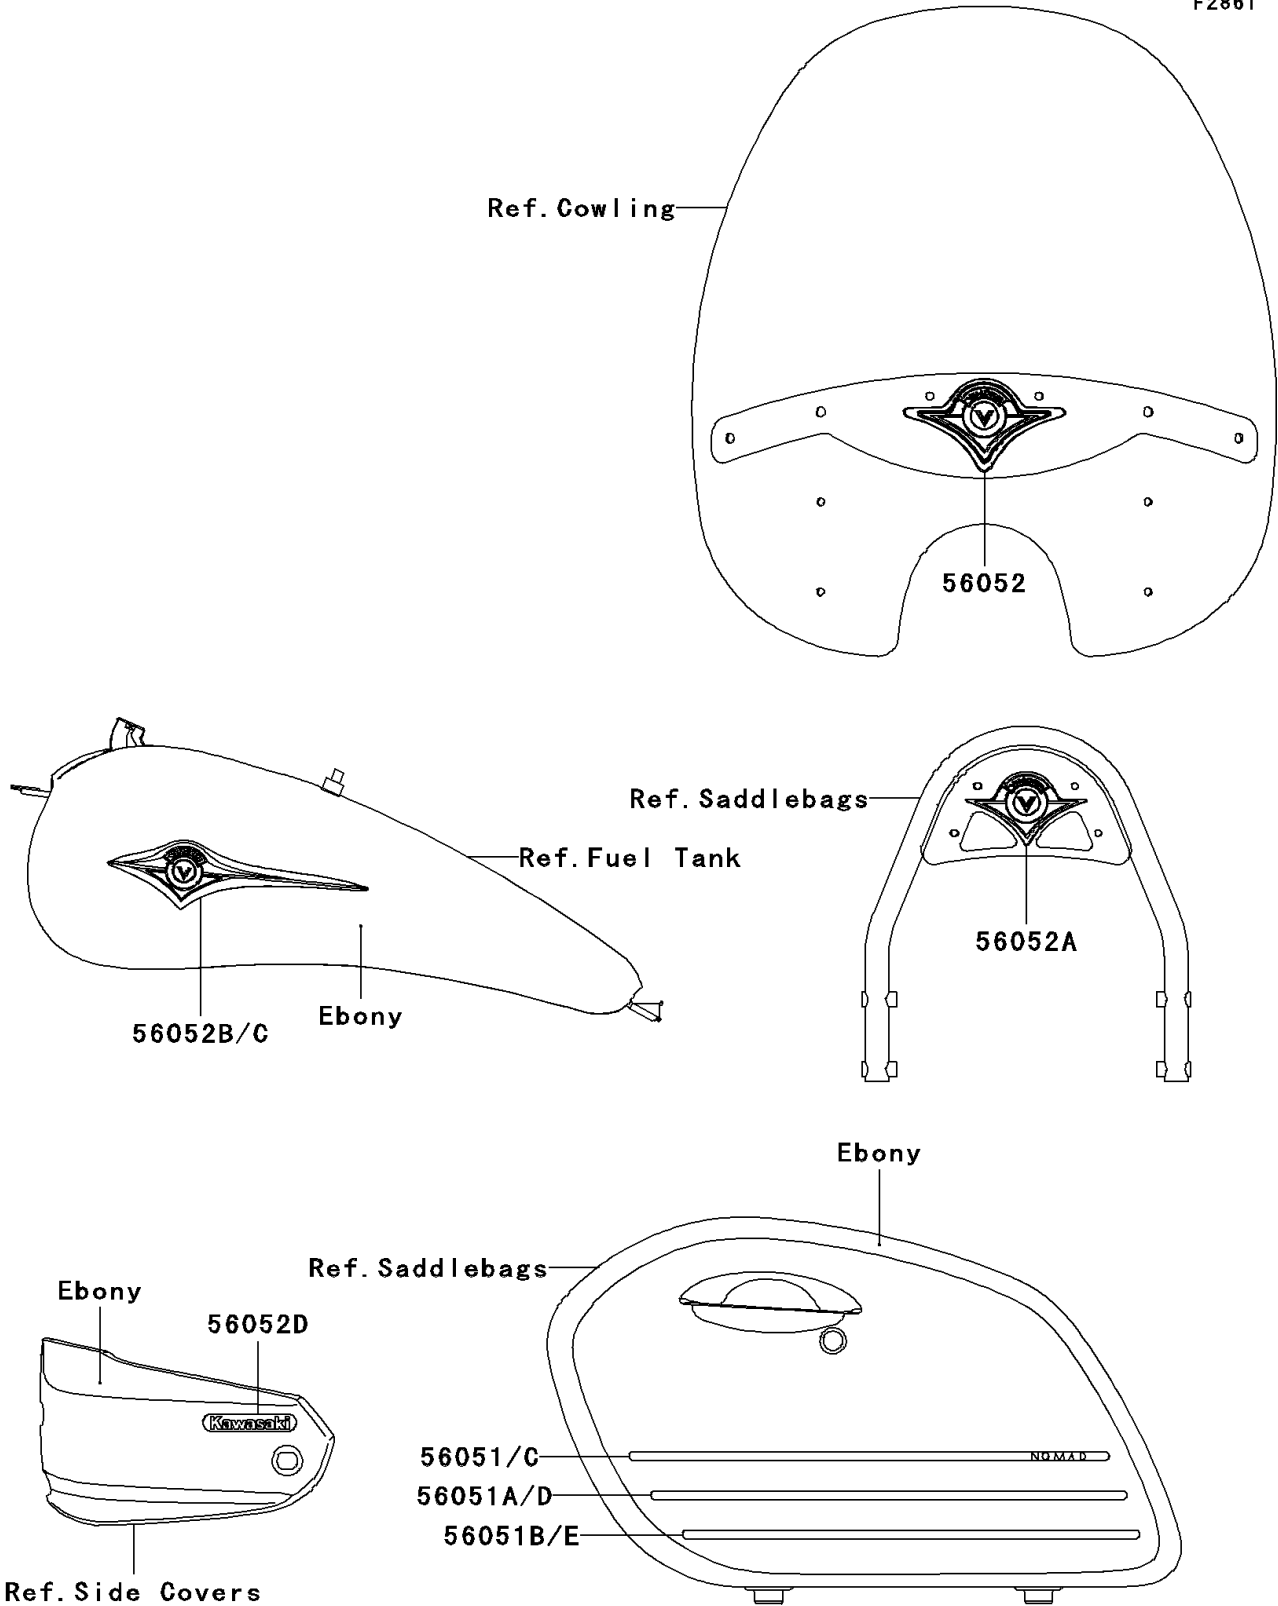

2006 Vulcan 1600 Nomad PARTS DIAGRAM

Decals(Ebony)

F2861

2006 Vulcan 1600 Nomad PARTS LIST

Decals(Ebony)

ITEM NAME	PART NUMBER	QUANTITY
MARK,SIDE BAG COVER,UPP,LH (Ref # 56051)	56051-1811	1
MARK,SIDE BAG COVER,CNT,LH (Ref # 56051A)	56051-1812	1
MARK,SIDE BAG COVER,LWR,LH (Ref # 56051B)	56051-1813	1
MARK,SIDE BAG COVER,UPP,RH (Ref # 56051C)	56051-1814	1
MARK,SIDE BAG COVER,CNT,RH (Ref # 56051D)	56051-1815	1
MARK,SIDE BAG COVER,LWR,RH (Ref # 56051E)	56051-1816	1
MARK,OUTER PLATE (Ref # 56052)	56052-0477	1
MARK,BACKREST (Ref # 56052A)	56052-0478	1
MARK,FUEL TANK,LH (Ref # 56052B)	56052-0603	1
MARK,FUEL TANK,RH (Ref # 56052C)	56052-0604	1
MARK,SIDE COVER,KAWASAKI (Ref # 56052D)	56052-1533	2