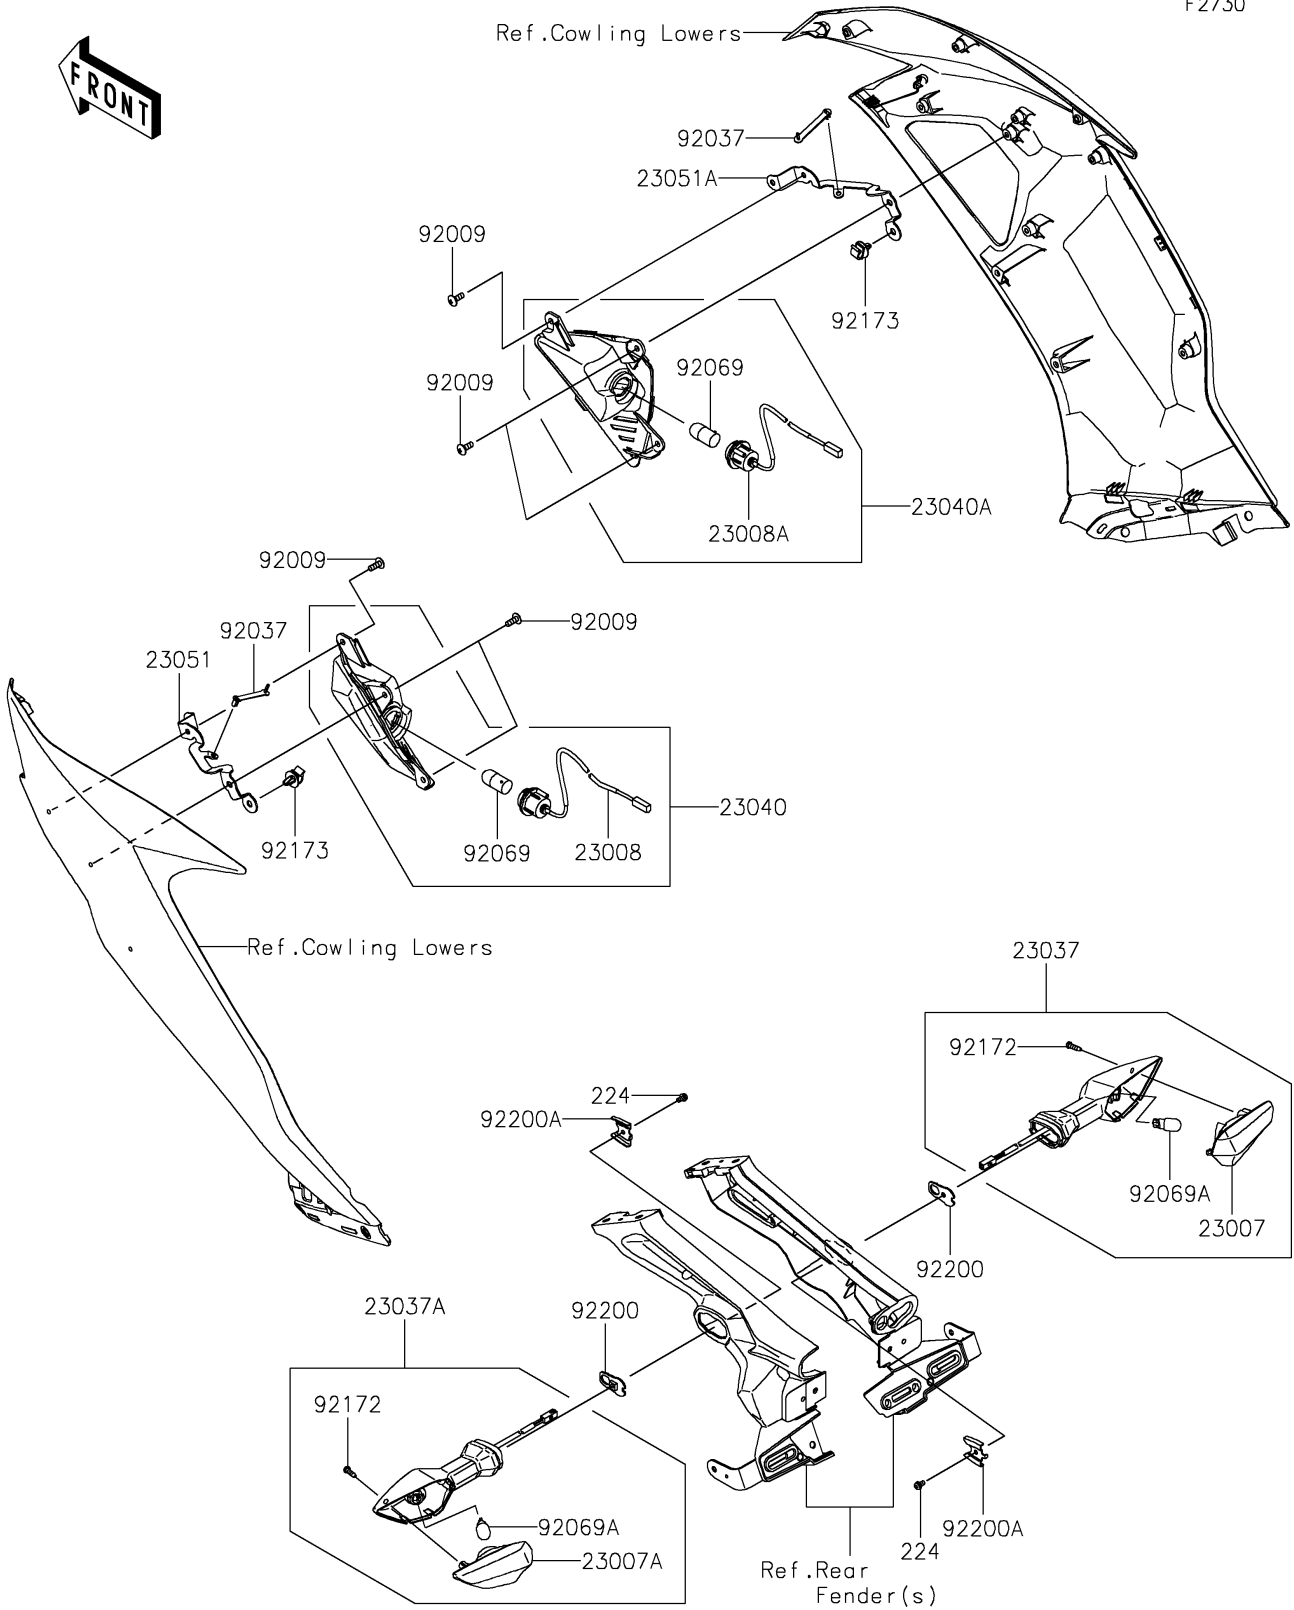

2020 Ninja® ZX™-6R PARTS DIAGRAM

Turn Signals

F2730

2020 Ninja® ZX™ -6R PARTS LIST

Turn Signals

ITEM NAME	PART NUMBER	QUANTITY
-----------	-------------	----------