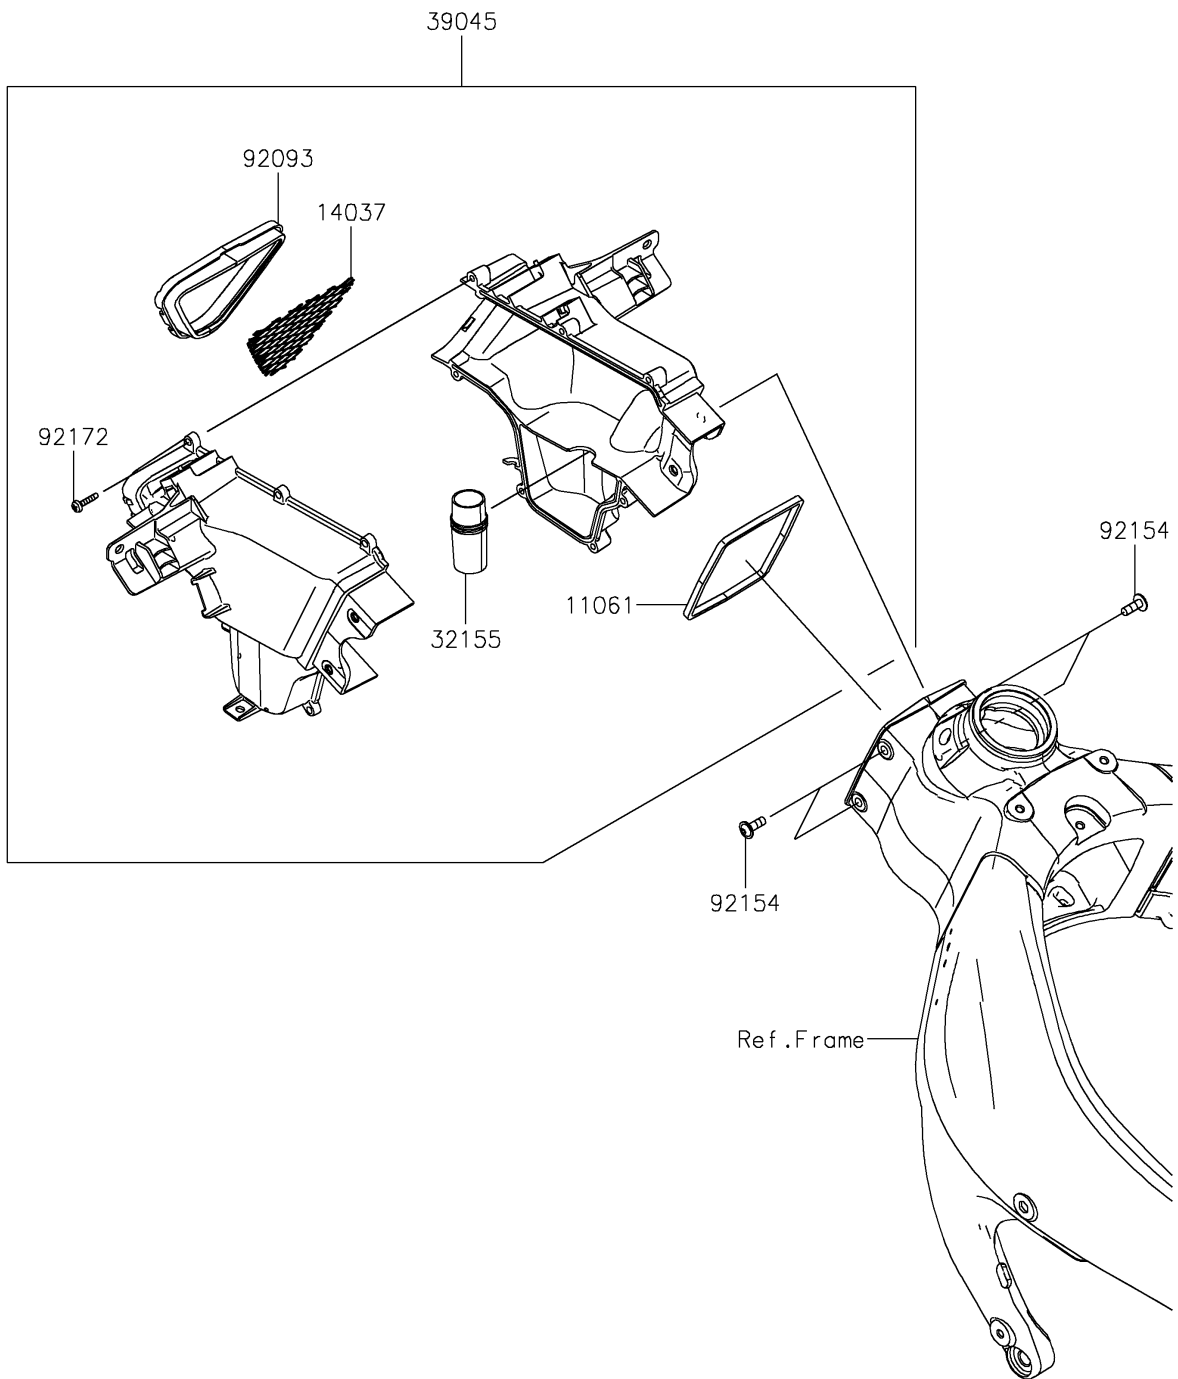

2021 Ninja® ZX™ -6R ABS KRT Edition PARTS DIAGRAM

Air Duct

E1131

2021 Ninja® ZX™ -6R ABS KRT Edition PARTS LIST

Air Duct

| ITEM NAME | PART NUMBER | QUANTITY |
|---|-------------|----------|
| GASKET (Ref # 11061) | 11061-0825 | 1 |
| SCREEN (Ref # 14037) | 14037-0796 | 1 |
| PIPE (Ref # 32155) | 32155-1275 | 1 |
| DUCT-ASSY, RAM AIR (Ref # 39045) | 39045-0047 | 1 |
| SEAL (Ref # 92093) | 92093-0724 | 1 |
| BOLT, FLANGED, BUTTON, 6X18 (Ref # 92154) | 92154-1882 | 4 |
| SCREW, TAPPING, 5X20 (Ref # 92172) | 92172-0009 | 7 |