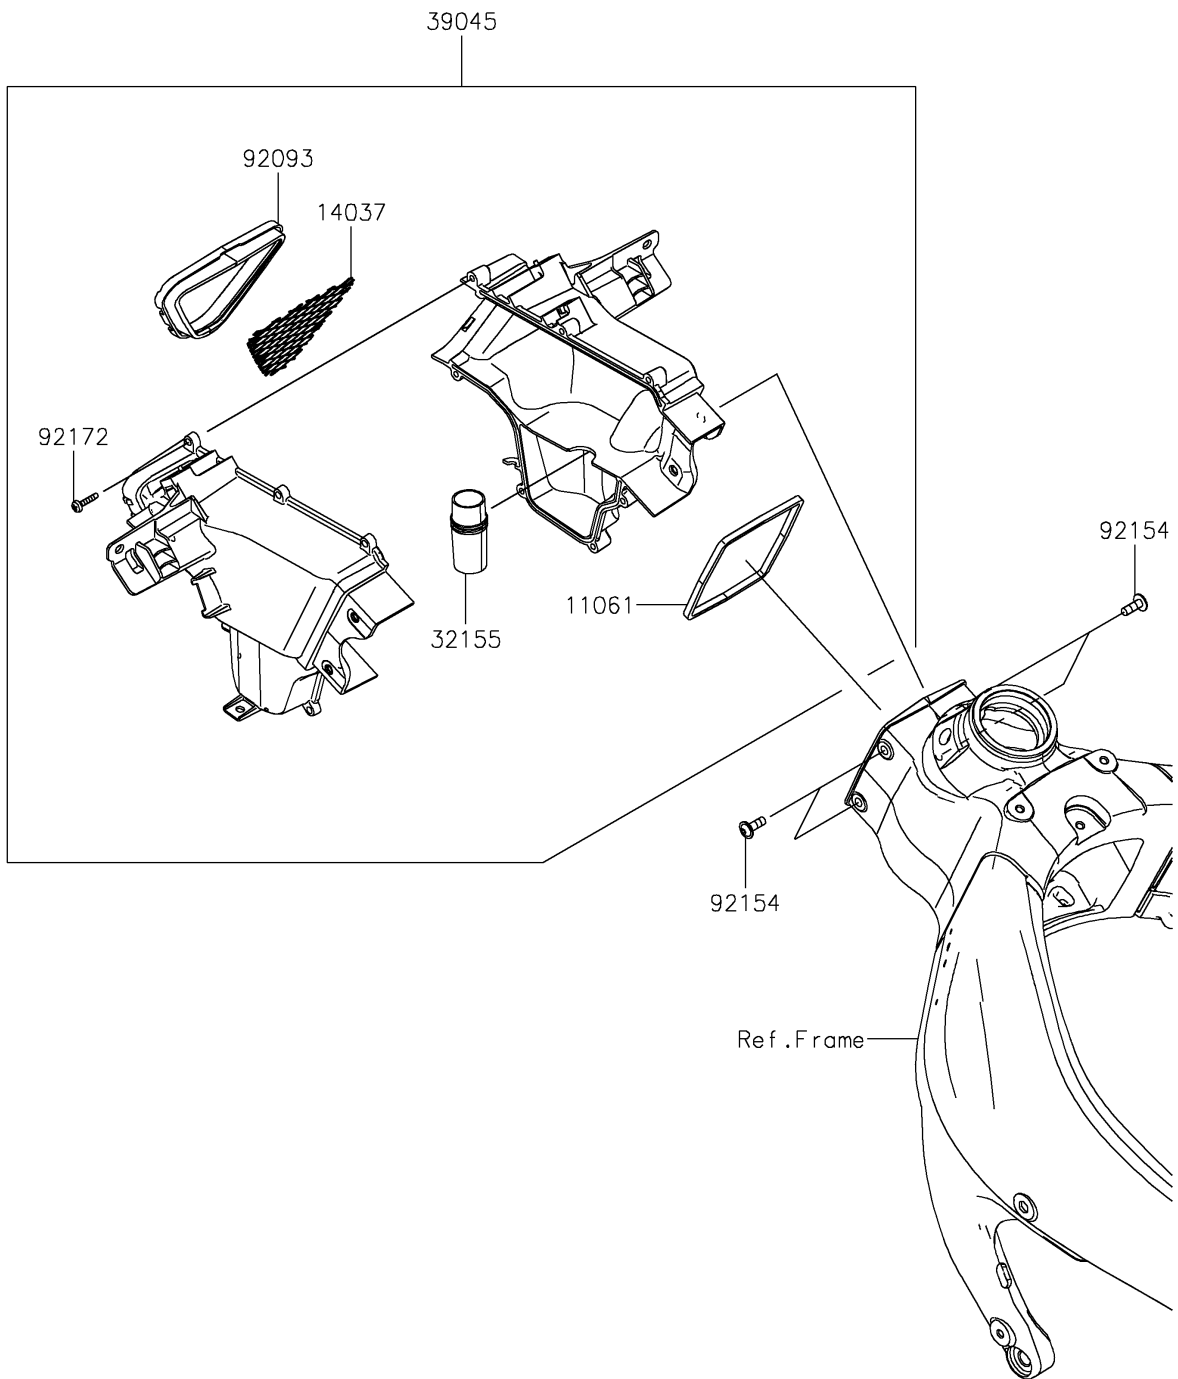

# 2021 Ninja® ZX™ -6R ABS PARTS DIAGRAM

Air Duct

E1131

### Air Duct

ITEM NAME	PART NUMBER	QUANTITY
GASKET (Ref # 11061)	11061-0825	1
SCREEN (Ref # 14037)	14037-0796	1
PIPE (Ref # 32155)	32155-1275	1
DUCT-ASSY, RAM AIR (Ref # 39045)	39045-0047	1
SEAL (Ref # 92093)	92093-0724	1
BOLT, FLANGED, BUTTON, 6X18 (Ref # 92154)	92154-1882	4
SCREW, TAPPING, 5X20 (Ref # 92172)	92172-0009	7