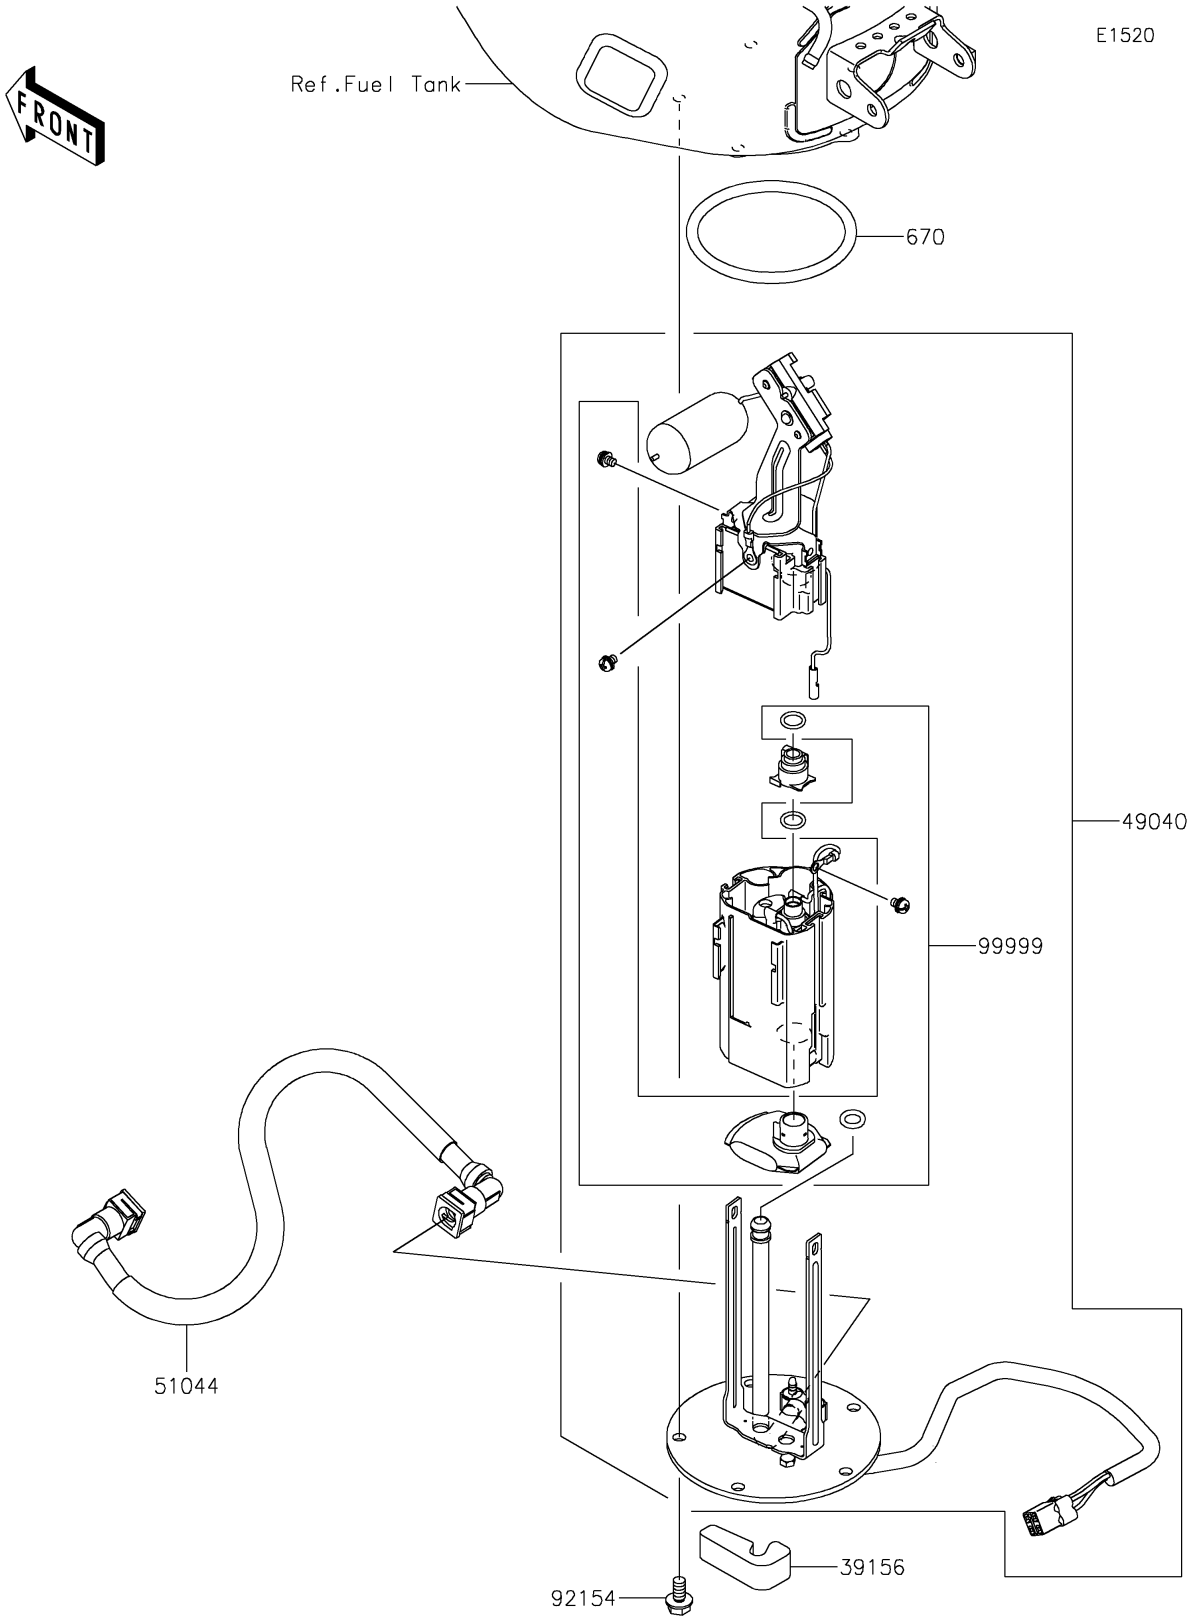

2021 Ninja® ZX™ -6R ABS KRT Edition PARTS DIAGRAM

Fuel Pump

2021 Ninja® ZX™ -6R ABS KRT Edition PARTS LIST

Fuel Pump

ITEM NAME	PART NUMBER	QUANTITY
PAD,FUEL PUMP (Ref # 39156)	39156-0991	1
PUMP-FUEL (Ref # 49040)	49040-0779	1
TUBE-ASSY,FUEL (Ref # 51044)	51044-0869	1
BOLT,FLANGED,6X12 (Ref # 92154)	92154-1848	5
KIT,FUEL FILTER (Ref # 99999)	99999-0521	1
O RING (Ref # 670)	670E5075	1