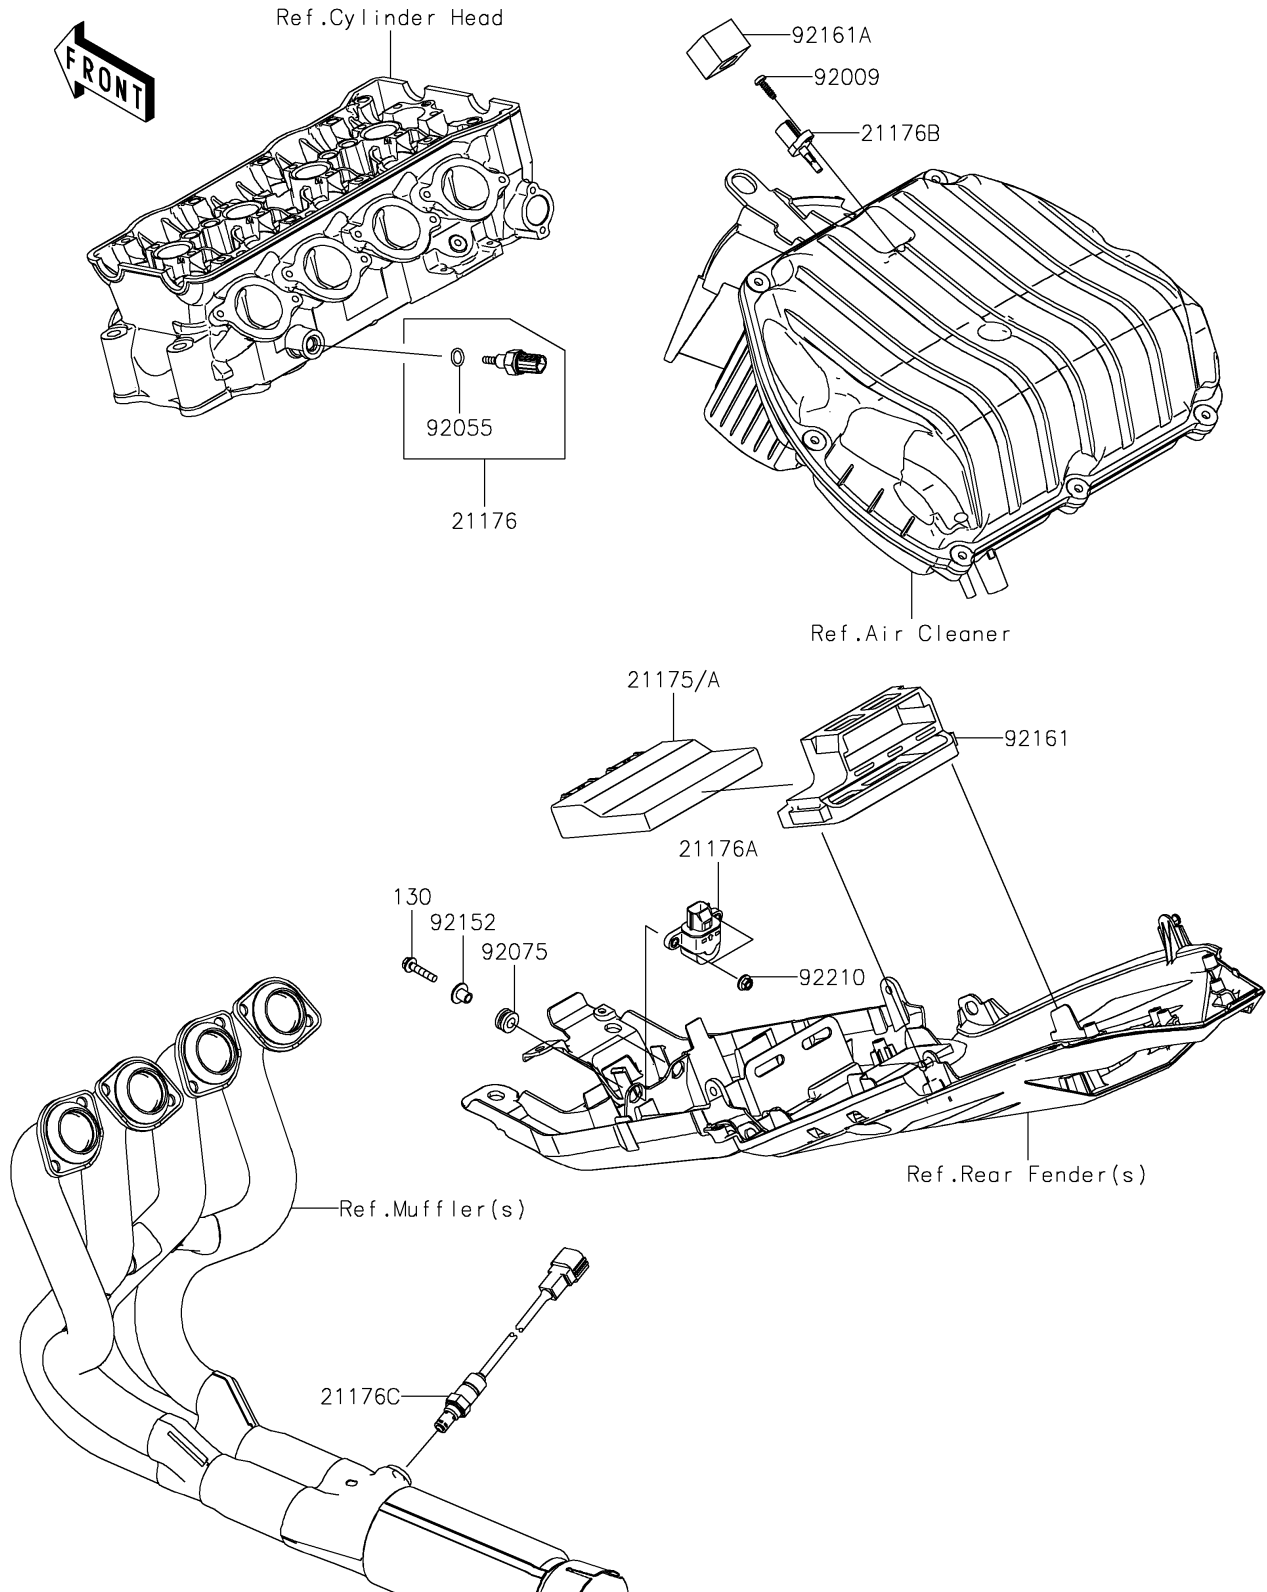

2021 Ninja® ZX™ -6R ABS KRT Edition PARTS DIAGRAM

Fuel Injection

E1530

2021 Ninja® ZX™ -6R ABS KRT Edition PARTS LIST

Fuel Injection

ITEM NAME	PART NUMBER	QUANTITY
SENSOR,WATER TEMP (Ref # 21176)	21176-0009	1
SENSOR,VEHICLE-DOWN (Ref # 21176A)	21176-0026	1
SENSOR,AIR TEMPERATURE (Ref # 21176B)	21176-0048	1
SENSOR,OXYGEN (Ref # 21176C)	21176-0933	1
SCREW,TAPPING,5X16 (Ref # 92009)	92009-1984	1
RING-O,9.5X1.9 (Ref # 92055)	92055-0016	1
DAMPER (Ref # 92075)	92075-1912	2
COLLAR (Ref # 92152)	92152-0134	2
DAMPER (Ref # 92161)	92161-0356	1
DAMPER (Ref # 92161A)	92161-1525	1
NUT,FLANGED,5MM (Ref # 92210)	92210-0007	2
BOLT-FLANGED,5X25 (Ref # 130)	130BA0525	2