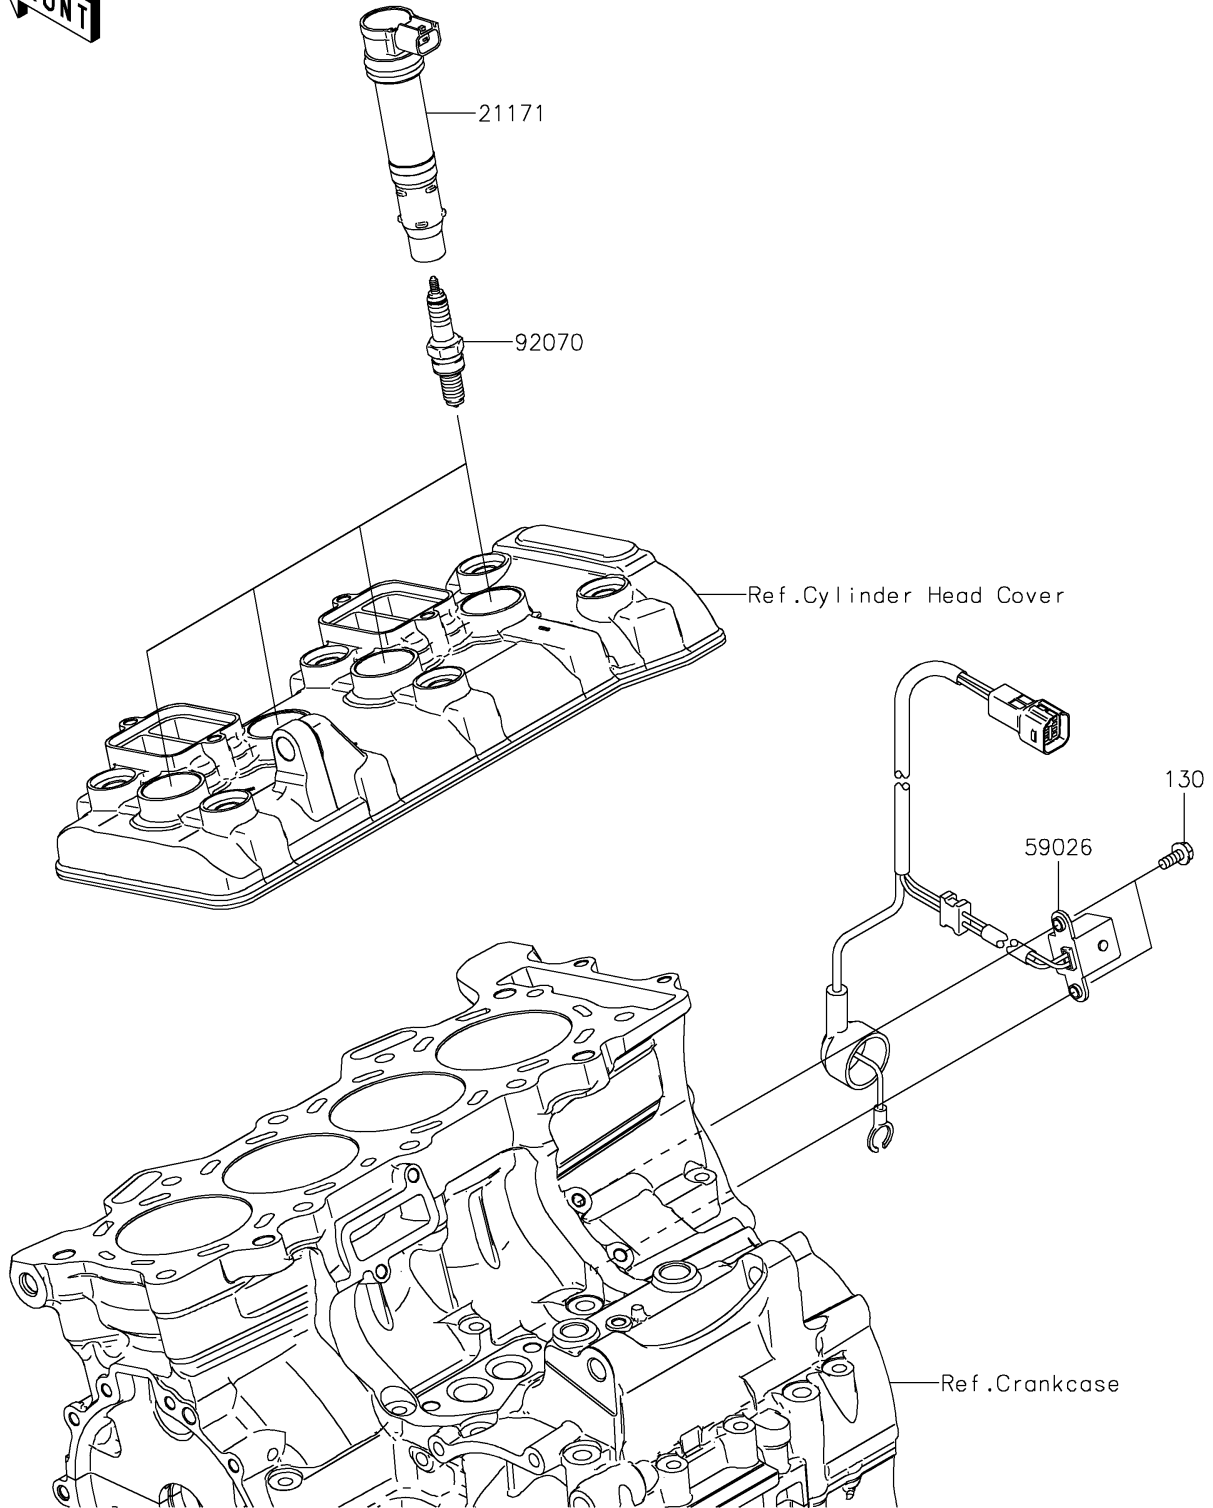

2021 NINJA® ZX™ -6R KRT EDITION PARTS DIAGRAM

Ignition System

E1830

2021 NINJA® ZX™ -6R KRT EDITION PARTS LIST

Ignition System

ITEM NAME	PART NUMBER	QUANTITY
COIL-ASSY-IGNITION (Ref # 21171)	21171-0757	4
COIL-PULSING (Ref # 59026)	59026-0560	1
PLUG-SPARK,CR9E(NGK) (Ref # 92070)	92070-1266	4
BOLT-FLANGED,5X12 (Ref # 130)	130BA0512	2