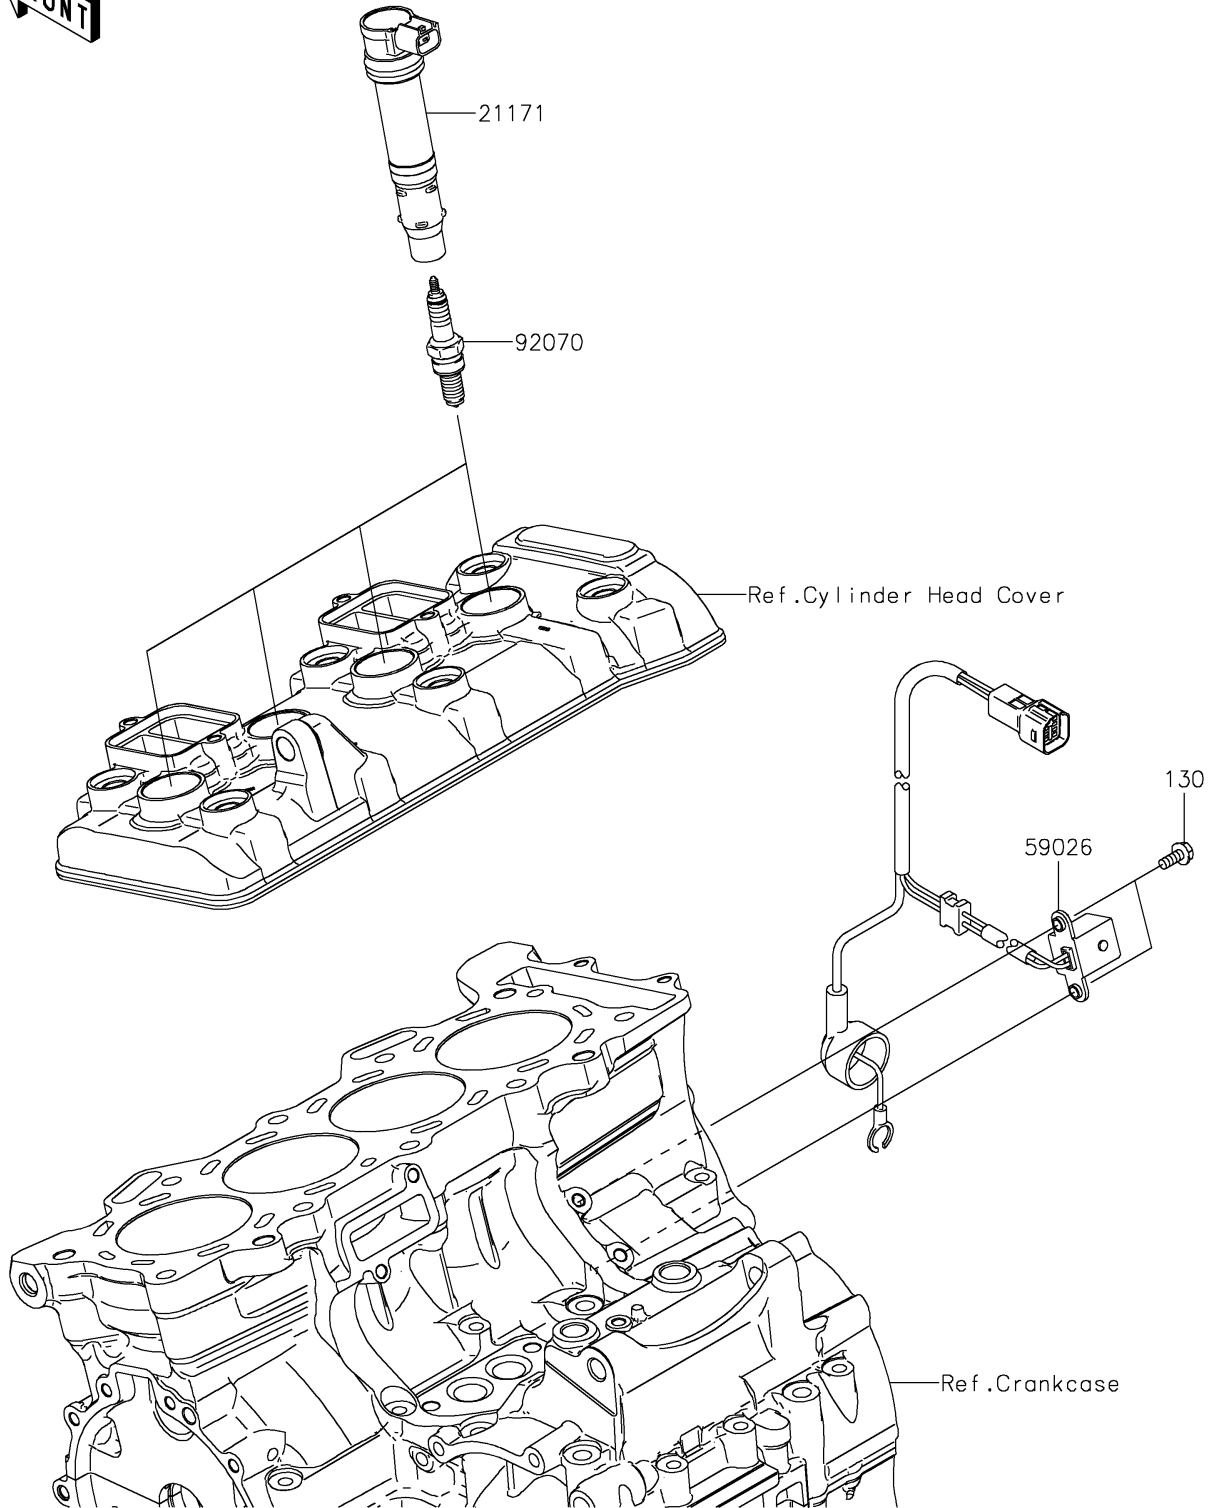

2021 Ninja® ZX™ -6R ABS PARTS DIAGRAM

Ignition System

E1830

2021 Ninja® ZX™ -6R ABS PARTS LIST

Ignition System

ITEM NAME	PART NUMBER	QUANTITY
COIL-ASSY-IGNITION (Ref # 21171)	21171-0757	4
COIL-PULSING (Ref # 59026)	59026-0560	1
PLUG-SPARK,CR9E(NGK) (Ref # 92070)	92070-1266	4
BOLT-FLANGED,5X12 (Ref # 130)	130BA0512	2