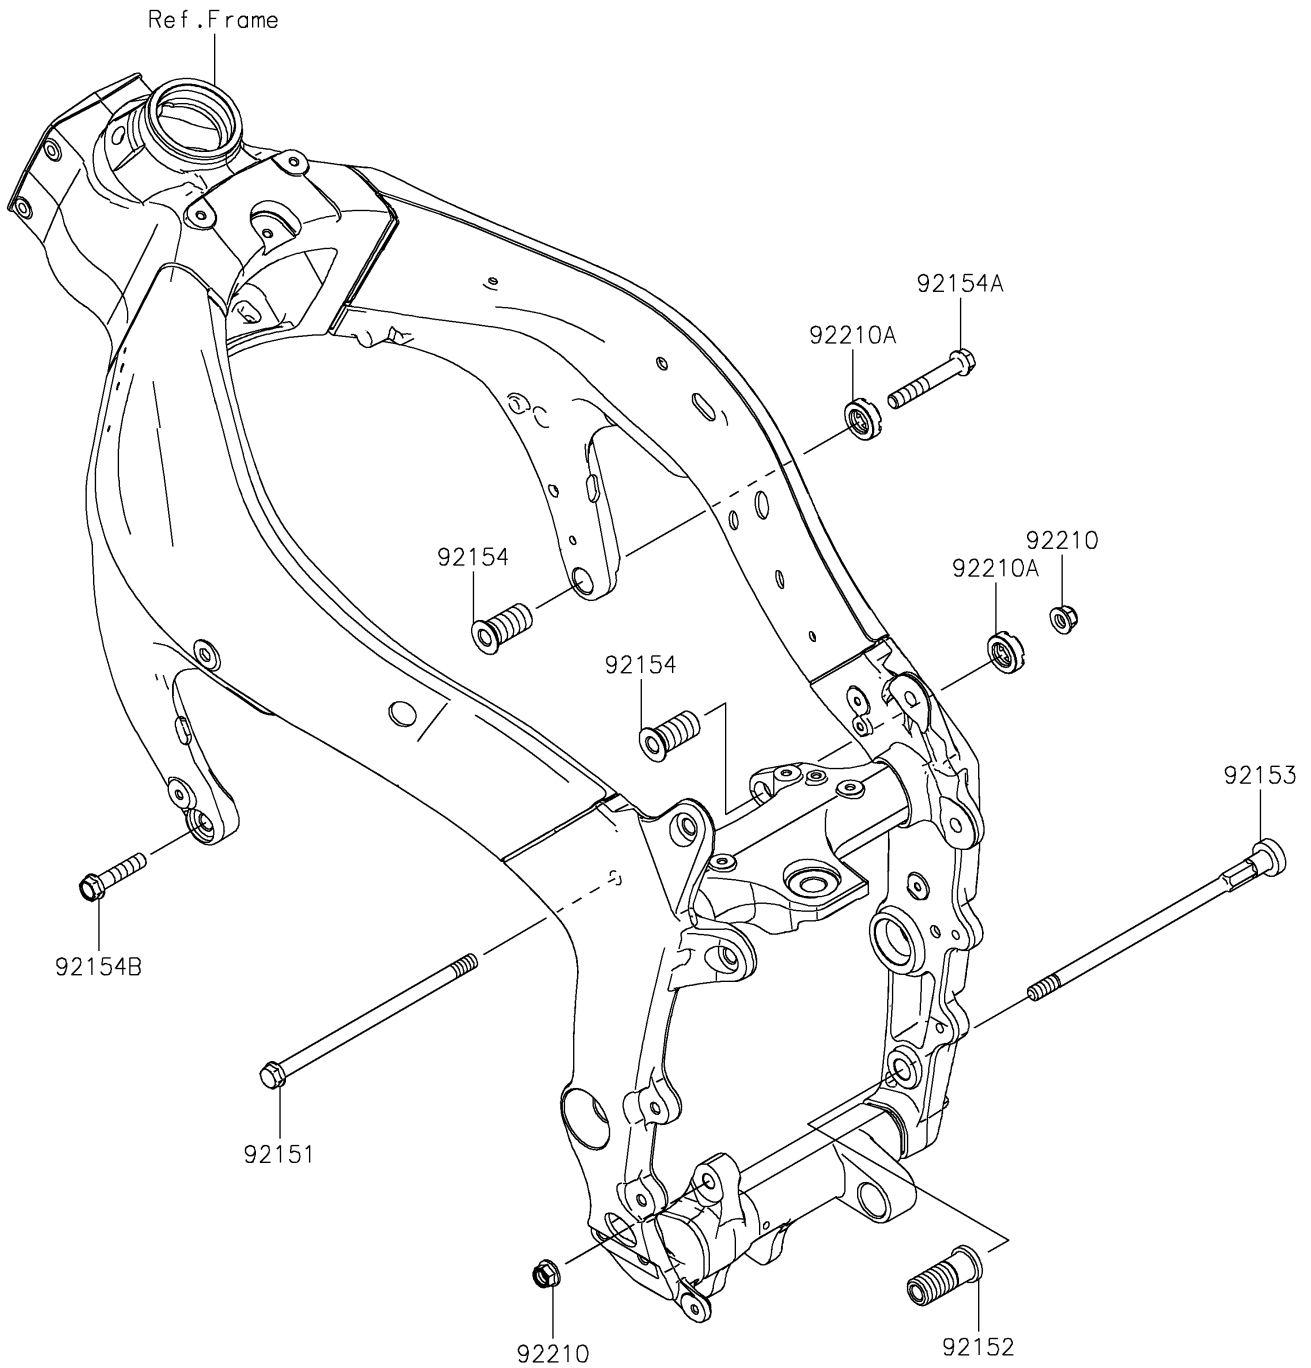

# 2021 NINJA® ZX™ -6R KRT EDITION PARTS DIAGRAM

Engine Mount

F2122

## 2021 NINJA® ZX™ -6R KRT EDITION PARTS LIST

### Engine Mount

ITEM NAME	PART NUMBER	QUANTITY
BOLT,FLANGED,10X190 (Ref # 92151)	92151-1915	1
COLLAR,ENGINE MOUNT (Ref # 92152)	92152-0076	1
BOLT,SOCKET,10X227 (Ref # 92153)	92153-1328	1
BOLT,ENGINE MOUNT,18MM (Ref # 92154)	92154-0249	2
BOLT,FLANGED,10X65 (Ref # 92154A)	92154-1964	1
BOLT,FLANGED,10X40 (Ref # 92154B)	92154-1965	1
NUT,LOCK,FLANGED,10MM (Ref # 92210)	92210-1139	2
NUT,18MM (Ref # 92210A)	92210-1203	2