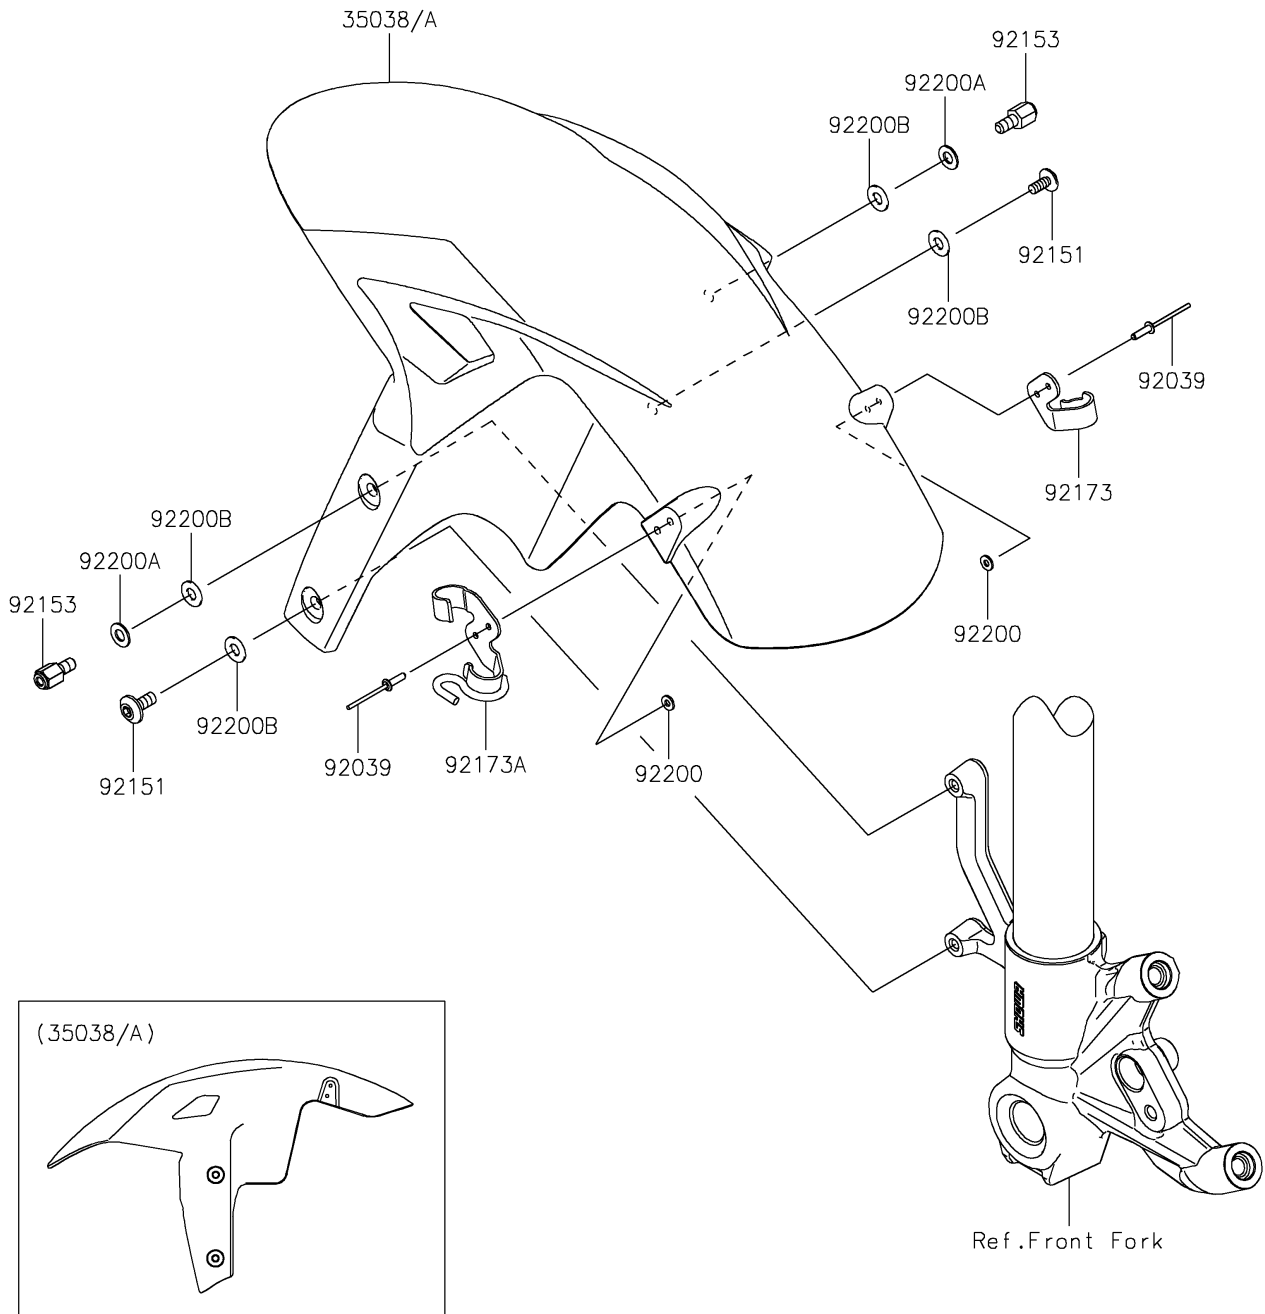

2021 NINJA® ZX™ -6R KRT EDITION PARTS DIAGRAM

Front Fender(s)

F2171

2021 NINJA® ZX™ -6R KRT EDITION PARTS LIST

Front Fender(s)

ITEM NAME	PART NUMBER	QUANTITY
FENDER-FRONT,L.GREEN (Ref # 35038A)	35038-0009-777	1
RIVET (Ref # 92039)	92039-1231	4
BOLT,SOCKET,6X14 (Ref # 92151)	92151-1654	2
BOLT,6MM (Ref # 92153)	92153-0335	2
CLAMP,FR FENDER,RH (Ref # 92173)	92173-0984	1
CLAMP,FR FENDER,LH (Ref # 92173A)	92173-2057	1
WASHER,3.5X8X1 (Ref # 92200)	92200-1251	4
WASHER,6.2X15X1.2 (Ref # 92200A)	92200-1762	2
WASHER,6.2X14X1 (Ref # 92200B)	92200-1986	4