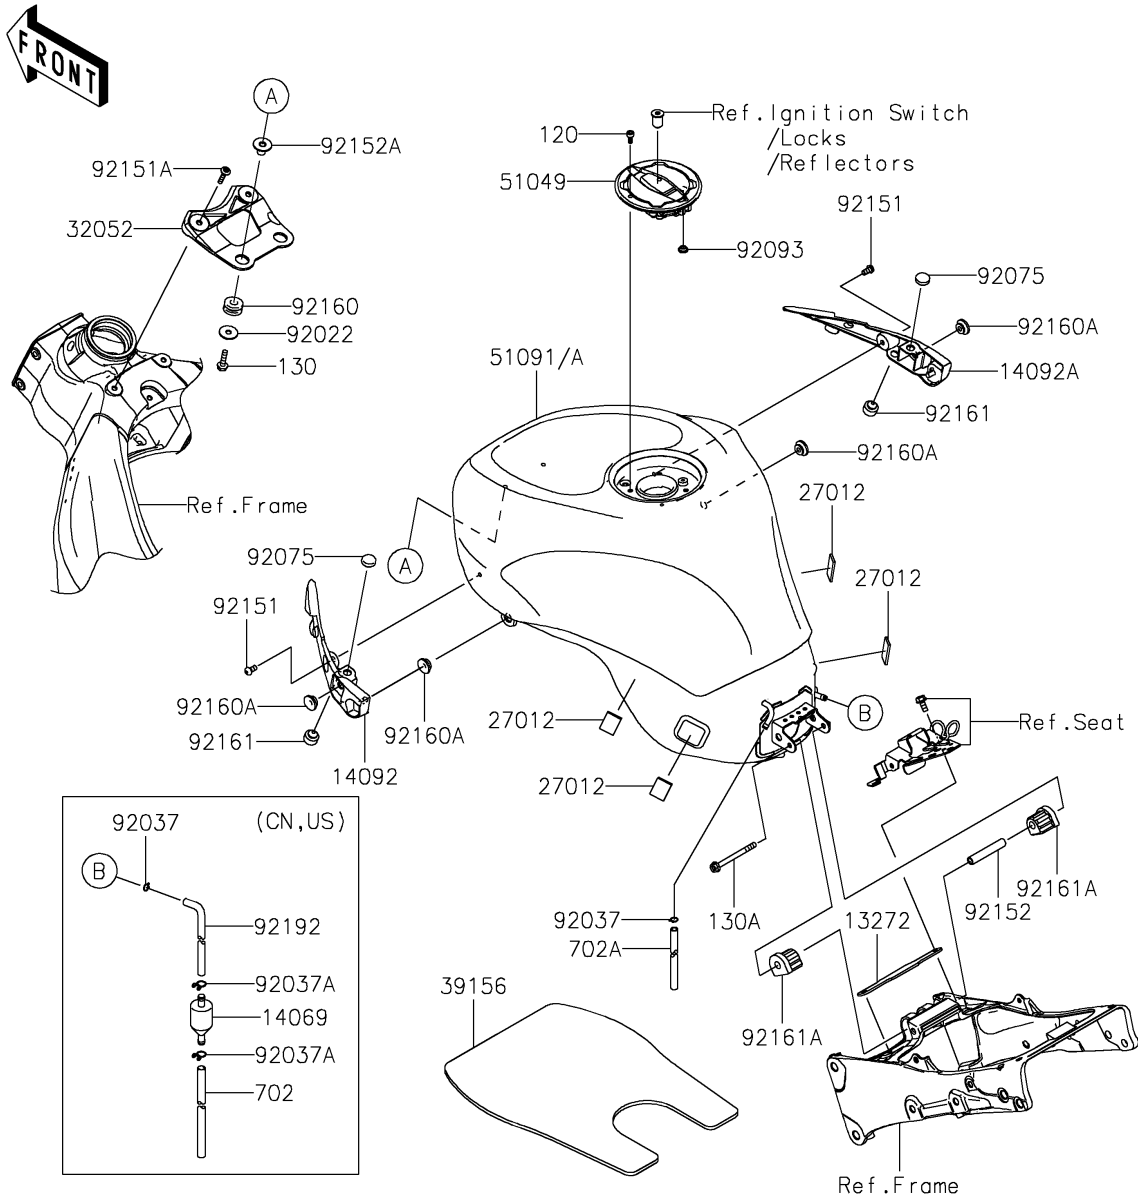

2021 NINJA® ZX™ -6R KRT EDITION PARTS DIAGRAM

Fuel Tank

F2410

2021 NINJA® ZX™ -6R KRT EDITION PARTS LIST

Fuel Tank

ITEM NAME	PART NUMBER	QUANTITY
PLATE,FUEL TANK,RR (Ref # 13272)	13272-0505	1
COVER,TANK,LH (Ref # 14092)	14092-1087	1
COVER,TANK,RH (Ref # 14092A)	14092-1088	1
HOOK (Ref # 27012)	27012-0115	4
BRACKET-TANK (Ref # 32052)	32052-0727	1
PAD,FUEL TANK (Ref # 39156)	39156-0469	1
CAP-TANK (Ref # 51049)	51049-0735	1
TANK-COMP-FUEL,L.GREEN (Ref # 51091A)	51091-5361-777	1
WASHER,7X24X1.6 (Ref # 92022)	92022-228	2
DAMPER (Ref # 92075)	92075-1983	2
SEAL,FUEL TANK CAP (Ref # 92093)	92093-1030	1
BOLT,SOCKET,6X12 (Ref # 92151)	92151-1219	2
BOLT,SOCKET,6X30 (Ref # 92151A)	92151-1605	2
COLLAR,6.8X10X60 (Ref # 92152)	92152-1182	1
COLLAR (Ref # 92152A)	92152-2197	2
DAMPER (Ref # 92160)	92160-1162	2
DAMPER (Ref # 92160A)	92160-1613	4
DAMPER (Ref # 92161)	92161-0738	2
DAMPER,FUEL TANK,RR (Ref # 92161A)	92161-1330	2
BOLT-SOCKET,5X12 (Ref # 120)	120CA0512	4
BOLT-FLANGED,6X22 (Ref # 130)	130BA0622	2
BOLT-FLANGED,6X70 (Ref # 130A)	130BC0670	1
TUBE-RUBBER,6X850 (Ref # 702A)	702A06850	1