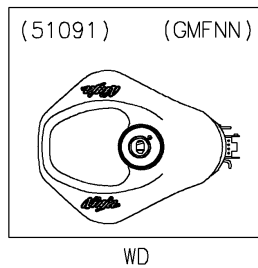

2021 NINJA® ZX™ -6R KRT EDITION PARTS DIAGRAM

Fuel Tank

F2410

2021 NINJA® ZX™ -6R KRT EDITION PARTS LIST

Fuel Tank

ITEM NAME	PART NUMBER	QUANTITY
PLATE,FUEL TANK,RR (Ref # 13272)	13272-0505	1
COVER,TANK,LH (Ref # 14092)	14092-1087	1
COVER,TANK,RH (Ref # 14092A)	14092-1088	1
HOOK (Ref # 27012)	27012-0115	4
BRACKET-TANK (Ref # 32052)	32052-0727	1
PAD,FUEL TANK (Ref # 39156)	39156-0469	1
CAP-TANK (Ref # 51049)	51049-0735	1
TANK-COMP-FUEL,L.GREEN (Ref # 51091A)	51091-5361-777	1
WASHER,7X24X1.6 (Ref # 92022)	92022-228	2
DAMPER (Ref # 92075)	92075-1983	2
SEAL,FUEL TANK CAP (Ref # 92093)	92093-1030	1
BOLT,SOCKET,6X12 (Ref # 92151)	92151-1219	2
BOLT,SOCKET,6X30 (Ref # 92151A)	92151-1605	2
COLLAR,6.8X10X60 (Ref # 92152)	92152-1182	1
COLLAR (Ref # 92152A)	92152-2197	2
DAMPER (Ref # 92160)	92160-1162	2
DAMPER (Ref # 92160A)	92160-1613	4
DAMPER (Ref # 92161)	92161-0738	2
DAMPER,FUEL TANK,RR (Ref # 92161A)	92161-1330	2
BOLT-SOCKET,5X12 (Ref # 120)	120CA0512	4
BOLT-FLANGED,6X22 (Ref # 130)	130BA0622	2
BOLT-FLANGED,6X70 (Ref # 130A)	130BC0670	1
TUBE-RUBBER,6X850 (Ref # 702A)	702A06850	1