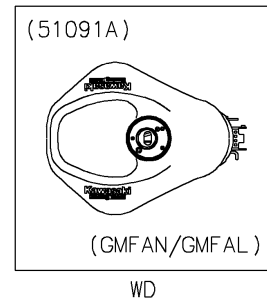

2021 NINJA® ZX™ -6R KRT EDITION PARTS DIAGRAM

Fuel Tank

F2410

2021 NINJA® ZX™ -6R KRT EDITION PARTS LIST

Fuel Tank

ITEM NAME	PART NUMBER	QUANTITY
PLATE,FUEL TANK,RR (Ref # 13272)	13272-0505	1
COVER,TANK,LH (Ref # 14092)	14092-1087	1
COVER,TANK,RH (Ref # 14092A)	14092-1088	1
HOOK (Ref # 27012)	27012-0115	4
BRACKET-TANK (Ref # 32052)	32052-0727	1
PAD,FUEL TANK (Ref # 39156)	39156-0469	1
CAP-TANK (Ref # 51049)	51049-0735	1
TANK-COMP-FUEL,L.GREEN (Ref # 51091A)	51091-5361-777	1
WASHER,7X24X1.6 (Ref # 92022)	92022-228	2
DAMPER (Ref # 92075)	92075-1983	2
SEAL,FUEL TANK CAP (Ref # 92093)	92093-1030	1
BOLT,SOCKET,6X12 (Ref # 92151)	92151-1219	2
BOLT,SOCKET,6X30 (Ref # 92151A)	92151-1605	2
COLLAR,6.8X10X60 (Ref # 92152)	92152-1182	1
COLLAR (Ref # 92152A)	92152-2197	2
DAMPER (Ref # 92160)	92160-1162	2
DAMPER (Ref # 92160A)	92160-1613	4
DAMPER (Ref # 92161)	92161-0738	2
DAMPER,FUEL TANK,RR (Ref # 92161A)	92161-1330	2
BOLT-SOCKET,5X12 (Ref # 120)	120CA0512	4
BOLT-FLANGED,6X22 (Ref # 130)	130BA0622	2
BOLT-FLANGED,6X70 (Ref # 130A)	130BC0670	1
TUBE-RUBBER,6X850 (Ref # 702A)	702A06850	1