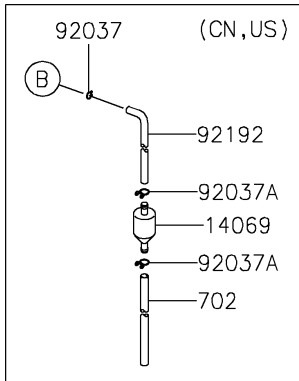

2021 NINJA® ZX™ -6R KRT EDITION PARTS DIAGRAM

Fuel Tank

F2410

2021 NINJA® ZX™ -6R KRT EDITION PARTS LIST

Fuel Tank

ITEM NAME	PART NUMBER	QUANTITY
PLATE,FUEL TANK,RR (Ref # 13272)	13272-0505	1
COVER,TANK,LH (Ref # 14092)	14092-1087	1
COVER,TANK,RH (Ref # 14092A)	14092-1088	1
HOOK (Ref # 27012)	27012-0115	4
BRACKET-TANK (Ref # 32052)	32052-0727	1
PAD,FUEL TANK (Ref # 39156)	39156-0469	1
CAP-TANK (Ref # 51049)	51049-0735	1
TANK-COMP-FUEL,L.GREEN (Ref # 51091A)	51091-5361-777	1
WASHER,7X24X1.6 (Ref # 92022)	92022-228	2
DAMPER (Ref # 92075)	92075-1983	2
SEAL,FUEL TANK CAP (Ref # 92093)	92093-1030	1
BOLT,SOCKET,6X12 (Ref # 92151)	92151-1219	2
BOLT,SOCKET,6X30 (Ref # 92151A)	92151-1605	2
COLLAR,6.8X10X60 (Ref # 92152)	92152-1182	1
COLLAR (Ref # 92152A)	92152-2197	2
DAMPER (Ref # 92160)	92160-1162	2
DAMPER (Ref # 92160A)	92160-1613	4
DAMPER (Ref # 92161)	92161-0738	2
DAMPER,FUEL TANK,RR (Ref # 92161A)	92161-1330	2
BOLT-SOCKET,5X12 (Ref # 120)	120CA0512	4
BOLT-FLANGED,6X22 (Ref # 130)	130BA0622	2
BOLT-FLANGED,6X70 (Ref # 130A)	130BC0670	1
TUBE-RUBBER,6X850 (Ref # 702A)	702A06850	1