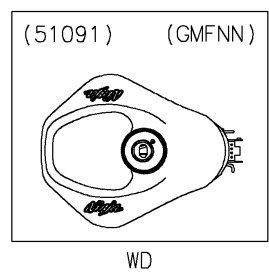

# 2021 Ninja® ZX™ -6R ABS PARTS DIAGRAM

Fuel Tank

F2410

## 2021 Ninja® ZX™ -6R ABS PARTS LIST

### Fuel Tank

ITEM NAME	PART NUMBER	QUANTITY
PLATE,FUEL TANK,RR (Ref # 13272)	13272-0505	1
BREATHER,FUEL TANK (Ref # 14069)	14069-1004	1
COVER,TANK,LH (Ref # 14092)	14092-1087	1
COVER,TANK,RH (Ref # 14092A)	14092-1088	1
HOOK (Ref # 27012)	27012-0115	4
BRACKET-TANK (Ref # 32052)	32052-0727	1
PAD,FUEL TANK (Ref # 39156)	39156-0469	1
CAP-TANK (Ref # 51049)	51049-0735	1
TANK-COMP-FUEL,M.S.BLACK++TEL (Ref # 51091)	51091-5360-68F	1
WASHER,7X24X1.6 (Ref # 92022)	92022-228	2
CLAMP,TUBE (Ref # 92037)	92037-010	2
CLAMP,TUBE (Ref # 92037A)	92037-147	2
DAMPER (Ref # 92075)	92075-1983	2
SEAL,FUEL TANK CAP (Ref # 92093)	92093-1030	1
BOLT,SOCKET,6X12 (Ref # 92151)	92151-1219	2
BOLT,SOCKET,6X30 (Ref # 92151A)	92151-1605	2
COLLAR,6.8X10X60 (Ref # 92152)	92152-1182	1
COLLAR (Ref # 92152A)	92152-2197	2
DAMPER (Ref # 92160)	92160-1162	2
DAMPER (Ref # 92160A)	92160-1613	4
DAMPER (Ref # 92161)	92161-0738	2
DAMPER,FUEL TANK,RR (Ref # 92161A)	92161-1330	2
TUBE,BREATHER (Ref # 92192)	92192-0798	1
BOLT-SOCKET,5X12 (Ref # 120)	120CA0512	4
BOLT-FLANGED,6X22 (Ref # 130)	130BA0622	2
BOLT-FLANGED,6X70 (Ref # 130A)	130BC0670	1
TUBE-RUBBER,6X9X660 (Ref # 702)	702A06660	1
TUBE-RUBBER,6X850 (Ref # 702A)	702A06850	1