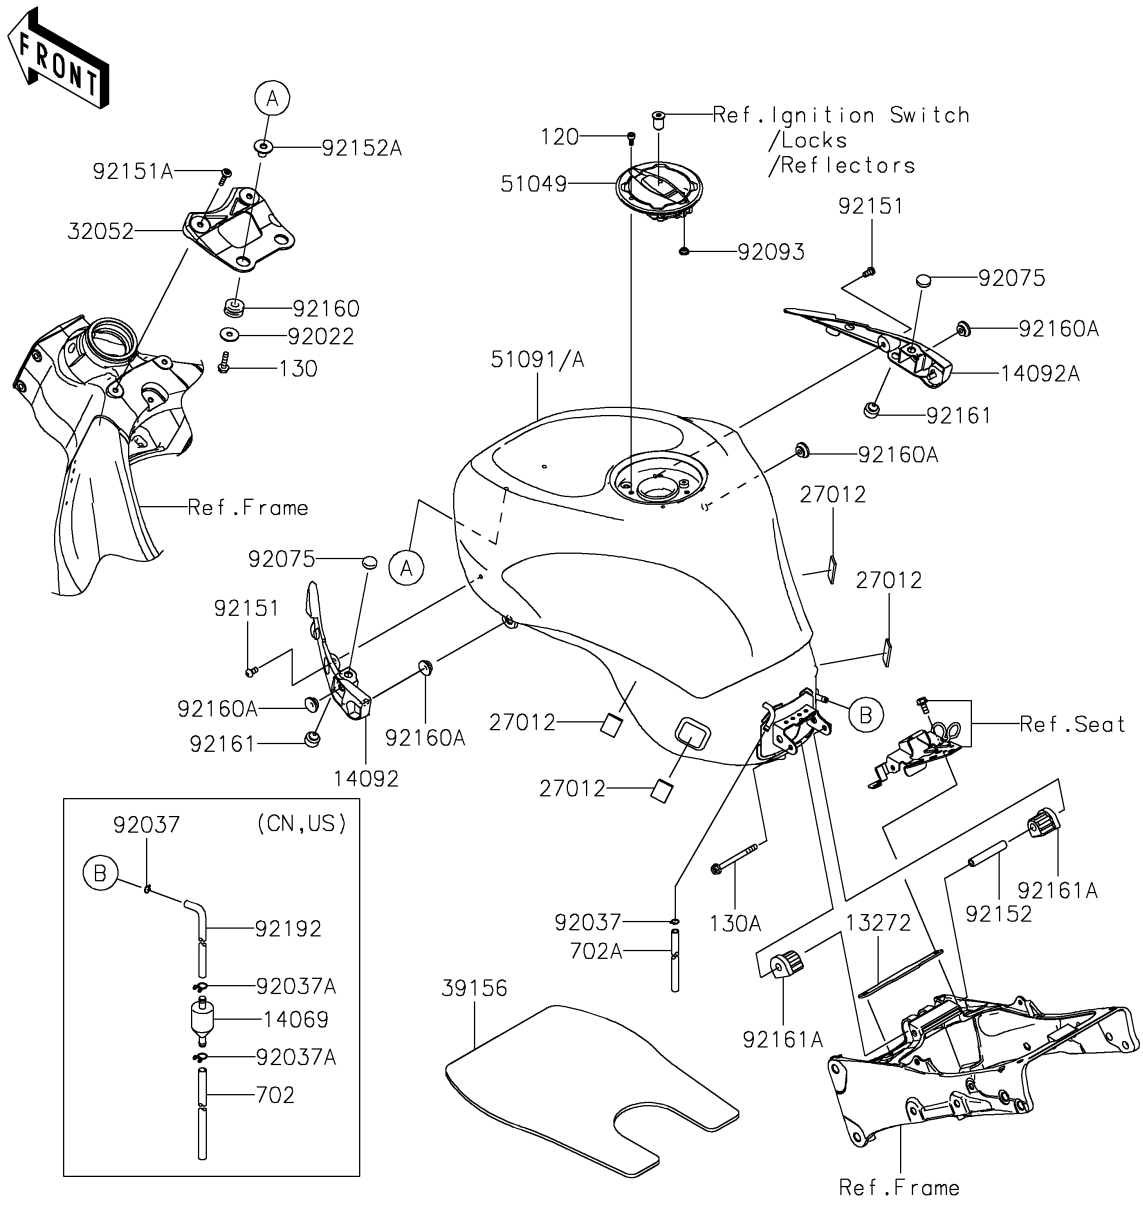

# 2021 Ninja® ZX™ -6R ABS PARTS DIAGRAM

Fuel Tank

F2410

## 2021 Ninja® ZX™ -6R ABS PARTS LIST

### Fuel Tank

ITEM NAME	PART NUMBER	QUANTITY
PLATE,FUEL TANK,RR (Ref # 13272)	13272-0505	1
BREATHER,FUEL TANK (Ref # 14069)	14069-1004	1
COVER,TANK,LH (Ref # 14092)	14092-1087	1
COVER,TANK,RH (Ref # 14092A)	14092-1088	1
HOOK (Ref # 27012)	27012-0115	4
BRACKET-TANK (Ref # 32052)	32052-0727	1
PAD,FUEL TANK (Ref # 39156)	39156-0469	1
CAP-TANK (Ref # 51049)	51049-0735	1
TANK-COMP-FUEL,M.S.BLACK++TEL (Ref # 51091)	51091-5360-68F	1
WASHER,7X24X1.6 (Ref # 92022)	92022-228	2
CLAMP,TUBE (Ref # 92037)	92037-010	2
CLAMP,TUBE (Ref # 92037A)	92037-147	2
DAMPER (Ref # 92075)	92075-1983	2
SEAL,FUEL TANK CAP (Ref # 92093)	92093-1030	1
BOLT,SOCKET,6X12 (Ref # 92151)	92151-1219	2
BOLT,SOCKET,6X30 (Ref # 92151A)	92151-1605	2
COLLAR,6.8X10X60 (Ref # 92152)	92152-1182	1
COLLAR (Ref # 92152A)	92152-2197	2
DAMPER (Ref # 92160)	92160-1162	2
DAMPER (Ref # 92160A)	92160-1613	4
DAMPER (Ref # 92161)	92161-0738	2
DAMPER,FUEL TANK,RR (Ref # 92161A)	92161-1330	2
TUBE,BREATHER (Ref # 92192)	92192-0798	1
BOLT-SOCKET,5X12 (Ref # 120)	120CA0512	4
BOLT-FLANGED,6X22 (Ref # 130)	130BA0622	2
BOLT-FLANGED,6X70 (Ref # 130A)	130BC0670	1
TUBE-RUBBER,6X9X660 (Ref # 702)	702A06660	1
TUBE-RUBBER,6X850 (Ref # 702A)	702A06850	1