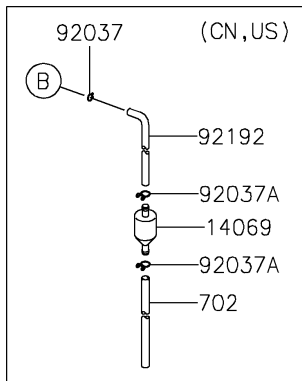

# 2021 Ninja® ZX™ -6R ABS PARTS DIAGRAM

Fuel Tank

F2410

## 2021 Ninja® ZX™ -6R ABS PARTS LIST

### Fuel Tank

ITEM NAME	PART NUMBER	QUANTITY
PLATE,FUEL TANK,RR (Ref # 13272)	13272-0505	1
BREATHER,FUEL TANK (Ref # 14069)	14069-1004	1
COVER,TANK,LH (Ref # 14092)	14092-1087	1
COVER,TANK,RH (Ref # 14092A)	14092-1088	1
HOOK (Ref # 27012)	27012-0115	4
BRACKET-TANK (Ref # 32052)	32052-0727	1
PAD,FUEL TANK (Ref # 39156)	39156-0469	1
CAP-TANK (Ref # 51049)	51049-0735	1
TANK-COMP-FUEL,M.S.BLACK++TEL (Ref # 51091)	51091-5360-68F	1
WASHER,7X24X1.6 (Ref # 92022)	92022-228	2
CLAMP,TUBE (Ref # 92037)	92037-010	2
CLAMP,TUBE (Ref # 92037A)	92037-147	2
DAMPER (Ref # 92075)	92075-1983	2
SEAL,FUEL TANK CAP (Ref # 92093)	92093-1030	1
BOLT,SOCKET,6X12 (Ref # 92151)	92151-1219	2
BOLT,SOCKET,6X30 (Ref # 92151A)	92151-1605	2
COLLAR,6.8X10X60 (Ref # 92152)	92152-1182	1
COLLAR (Ref # 92152A)	92152-2197	2
DAMPER (Ref # 92160)	92160-1162	2
DAMPER (Ref # 92160A)	92160-1613	4
DAMPER (Ref # 92161)	92161-0738	2
DAMPER,FUEL TANK,RR (Ref # 92161A)	92161-1330	2
TUBE,BREATHER (Ref # 92192)	92192-0798	1
BOLT-SOCKET,5X12 (Ref # 120)	120CA0512	4
BOLT-FLANGED,6X22 (Ref # 130)	130BA0622	2
BOLT-FLANGED,6X70 (Ref # 130A)	130BC0670	1
TUBE-RUBBER,6X9X660 (Ref # 702)	702A06660	1
TUBE-RUBBER,6X850 (Ref # 702A)	702A06850	1