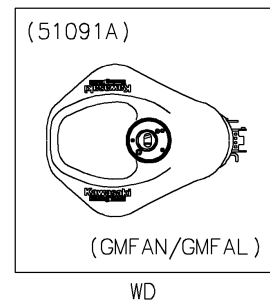

# 2021 Ninja® ZX™ -6R ABS PARTS DIAGRAM

Fuel Tank

F2410

## 2021 Ninja® ZX™ -6R ABS PARTS LIST

### Fuel Tank

ITEM NAME	PART NUMBER	QUANTITY
PLATE,FUEL TANK,RR (Ref # 13272)	13272-0505	1
BREATHER,FUEL TANK (Ref # 14069)	14069-1004	1
COVER,TANK,LH (Ref # 14092)	14092-1087	1
COVER,TANK,RH (Ref # 14092A)	14092-1088	1
HOOK (Ref # 27012)	27012-0115	4
BRACKET-TANK (Ref # 32052)	32052-0727	1
PAD,FUEL TANK (Ref # 39156)	39156-0469	1
CAP-TANK (Ref # 51049)	51049-0735	1
TANK-COMP-FUEL,M.S.BLACK++TEL (Ref # 51091)	51091-5360-68F	1
WASHER,7X24X1.6 (Ref # 92022)	92022-228	2
CLAMP,TUBE (Ref # 92037)	92037-010	2
CLAMP,TUBE (Ref # 92037A)	92037-147	2
DAMPER (Ref # 92075)	92075-1983	2
SEAL,FUEL TANK CAP (Ref # 92093)	92093-1030	1
BOLT,SOCKET,6X12 (Ref # 92151)	92151-1219	2
BOLT,SOCKET,6X30 (Ref # 92151A)	92151-1605	2
COLLAR,6.8X10X60 (Ref # 92152)	92152-1182	1
COLLAR (Ref # 92152A)	92152-2197	2
DAMPER (Ref # 92160)	92160-1162	2
DAMPER (Ref # 92160A)	92160-1613	4
DAMPER (Ref # 92161)	92161-0738	2
DAMPER,FUEL TANK,RR (Ref # 92161A)	92161-1330	2
TUBE,BREATHER (Ref # 92192)	92192-0798	1
BOLT-SOCKET,5X12 (Ref # 120)	120CA0512	4
BOLT-FLANGED,6X22 (Ref # 130)	130BA0622	2
BOLT-FLANGED,6X70 (Ref # 130A)	130BC0670	1
TUBE-RUBBER,6X9X660 (Ref # 702)	702A06660	1
TUBE-RUBBER,6X850 (Ref # 702A)	702A06850	1