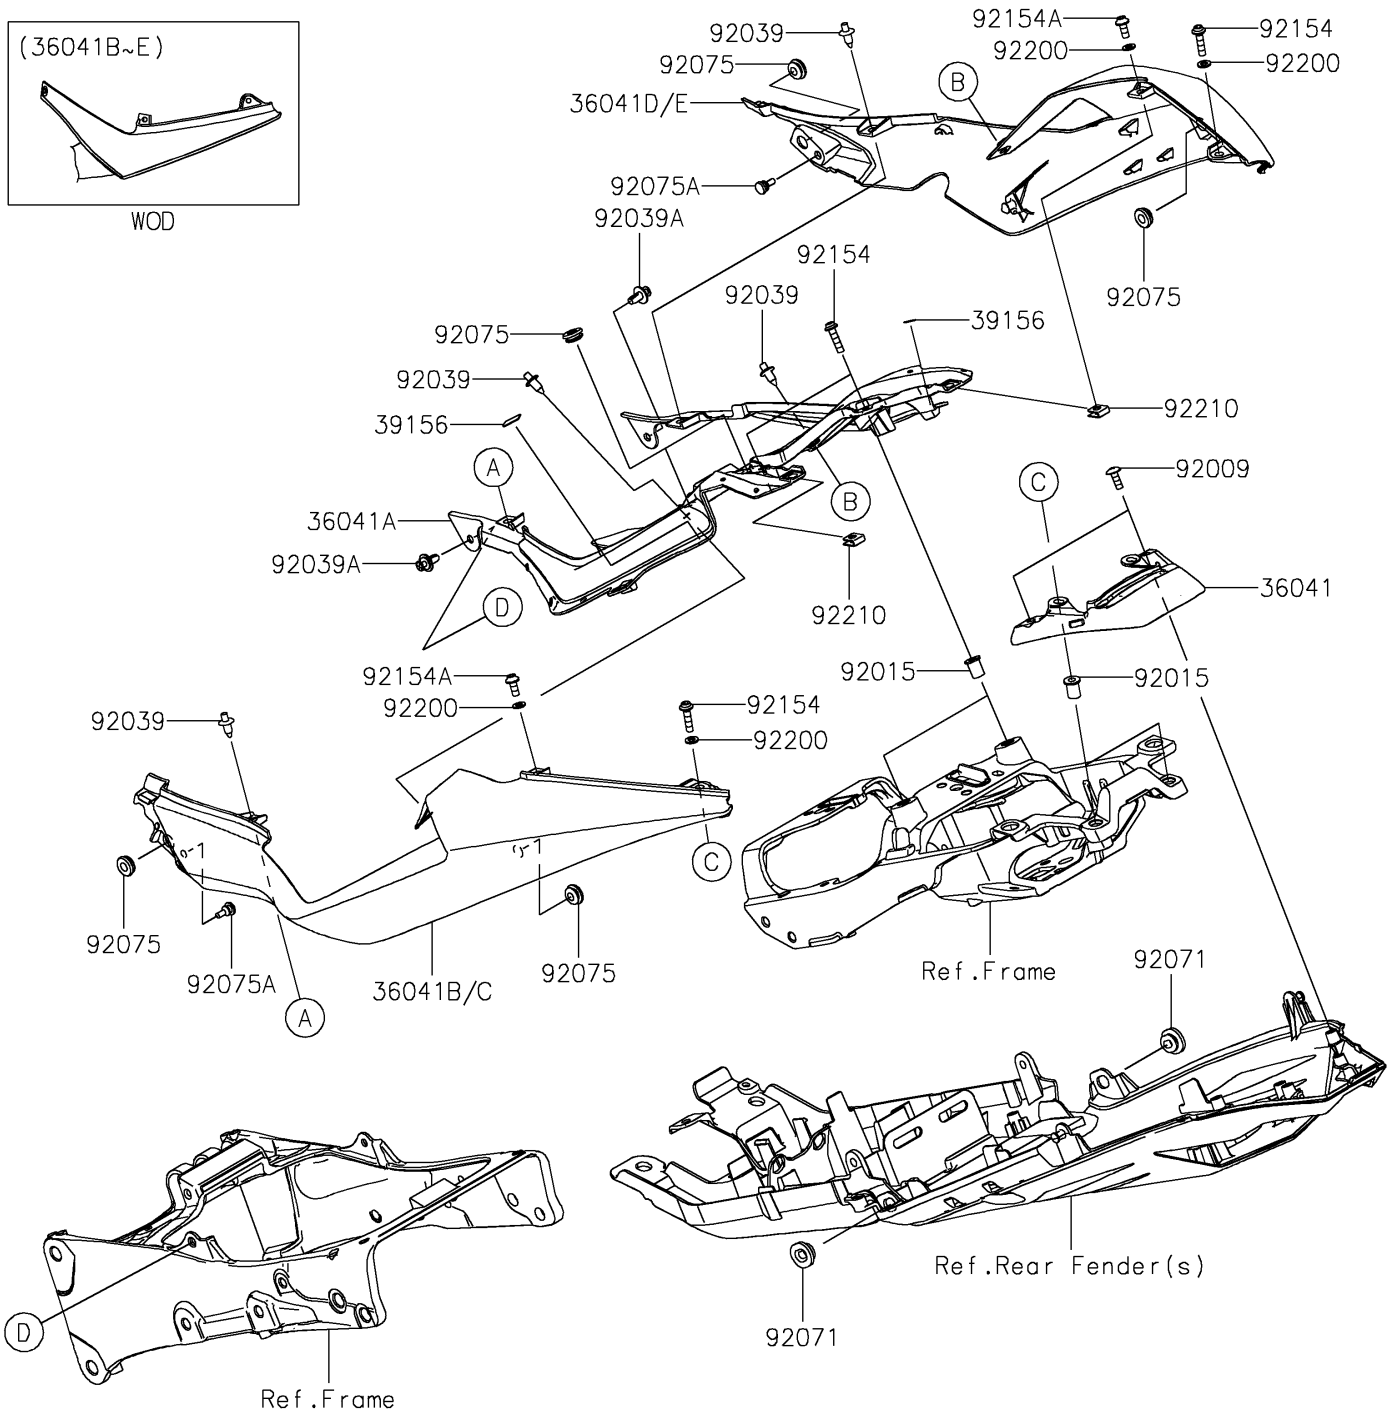

2021 Ninja® ZX™ -6R ABS PARTS DIAGRAM

Side Covers

F2611

2021 Ninja® ZX™ -6R ABS PARTS LIST

Side Covers

ITEM NAME	PART NUMBER	QUANTITY
COVER-TAIL,RR (Ref # 36041)	36041-0045	1
COVER-TAIL,FR (Ref # 36041A)	36041-0050	1
COVER-TAIL,LH,P.N.TEAL (Ref # 36041B)	36041-0051-68D	1
COVER-TAIL,RH,P.N.TEAL (Ref # 36041D)	36041-0052-68D	1
PAD (Ref # 39156)	39156-0632	2
SCREW,TAPPING,5X14 (Ref # 92009)	92009-1197	2
NUT,WELL,5MM (Ref # 92015)	92015-1757	4
RIVET (Ref # 92039)	92039-0068	4
RIVET (Ref # 92039A)	92039-1227	2
GROMMET,20X24X7.5 (Ref # 92071)	92071-0766	2
DAMPER,6X16X7 (Ref # 92075)	92075-1011	6
DAMPER,6X10X15 (Ref # 92075A)	92075-1808	2
BOLT,SOCKET,5X20 (Ref # 92154)	92154-0210	4
BOLT,SOCKET,5X12 (Ref # 92154A)	92154-1421	2
WASHER,5.2X10X1.0 (Ref # 92200)	92200-1820	4
NUT (Ref # 92210)	92210-0571	2