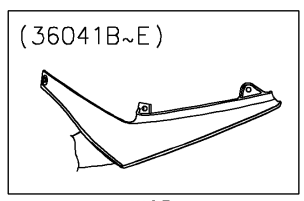

2021 Ninja® ZX™ -6R ABS PARTS DIAGRAM

Side Covers

F2611

2021 Ninja® ZX™ -6R ABS PARTS LIST

Side Covers

ITEM NAME	PART NUMBER	QUANTITY
COVER-TAIL,RR (Ref # 36041)	36041-0045	1
COVER-TAIL,FR (Ref # 36041A)	36041-0050	1
COVER-TAIL,LH,P.N.TEAL (Ref # 36041B)	36041-0051-68D	1
COVER-TAIL,RH,P.N.TEAL (Ref # 36041D)	36041-0052-68D	1
PAD (Ref # 39156)	39156-0632	2
SCREW,TAPPING,5X14 (Ref # 92009)	92009-1197	2
NUT,WELL,5MM (Ref # 92015)	92015-1757	4
RIVET (Ref # 92039)	92039-0068	4
RIVET (Ref # 92039A)	92039-1227	2
GROMMET,20X24X7.5 (Ref # 92071)	92071-0766	2
DAMPER,6X16X7 (Ref # 92075)	92075-1011	6
DAMPER,6X10X15 (Ref # 92075A)	92075-1808	2
BOLT,SOCKET,5X20 (Ref # 92154)	92154-0210	4
BOLT,SOCKET,5X12 (Ref # 92154A)	92154-1421	2
WASHER,5.2X10X1.0 (Ref # 92200)	92200-1820	4
NUT (Ref # 92210)	92210-0571	2