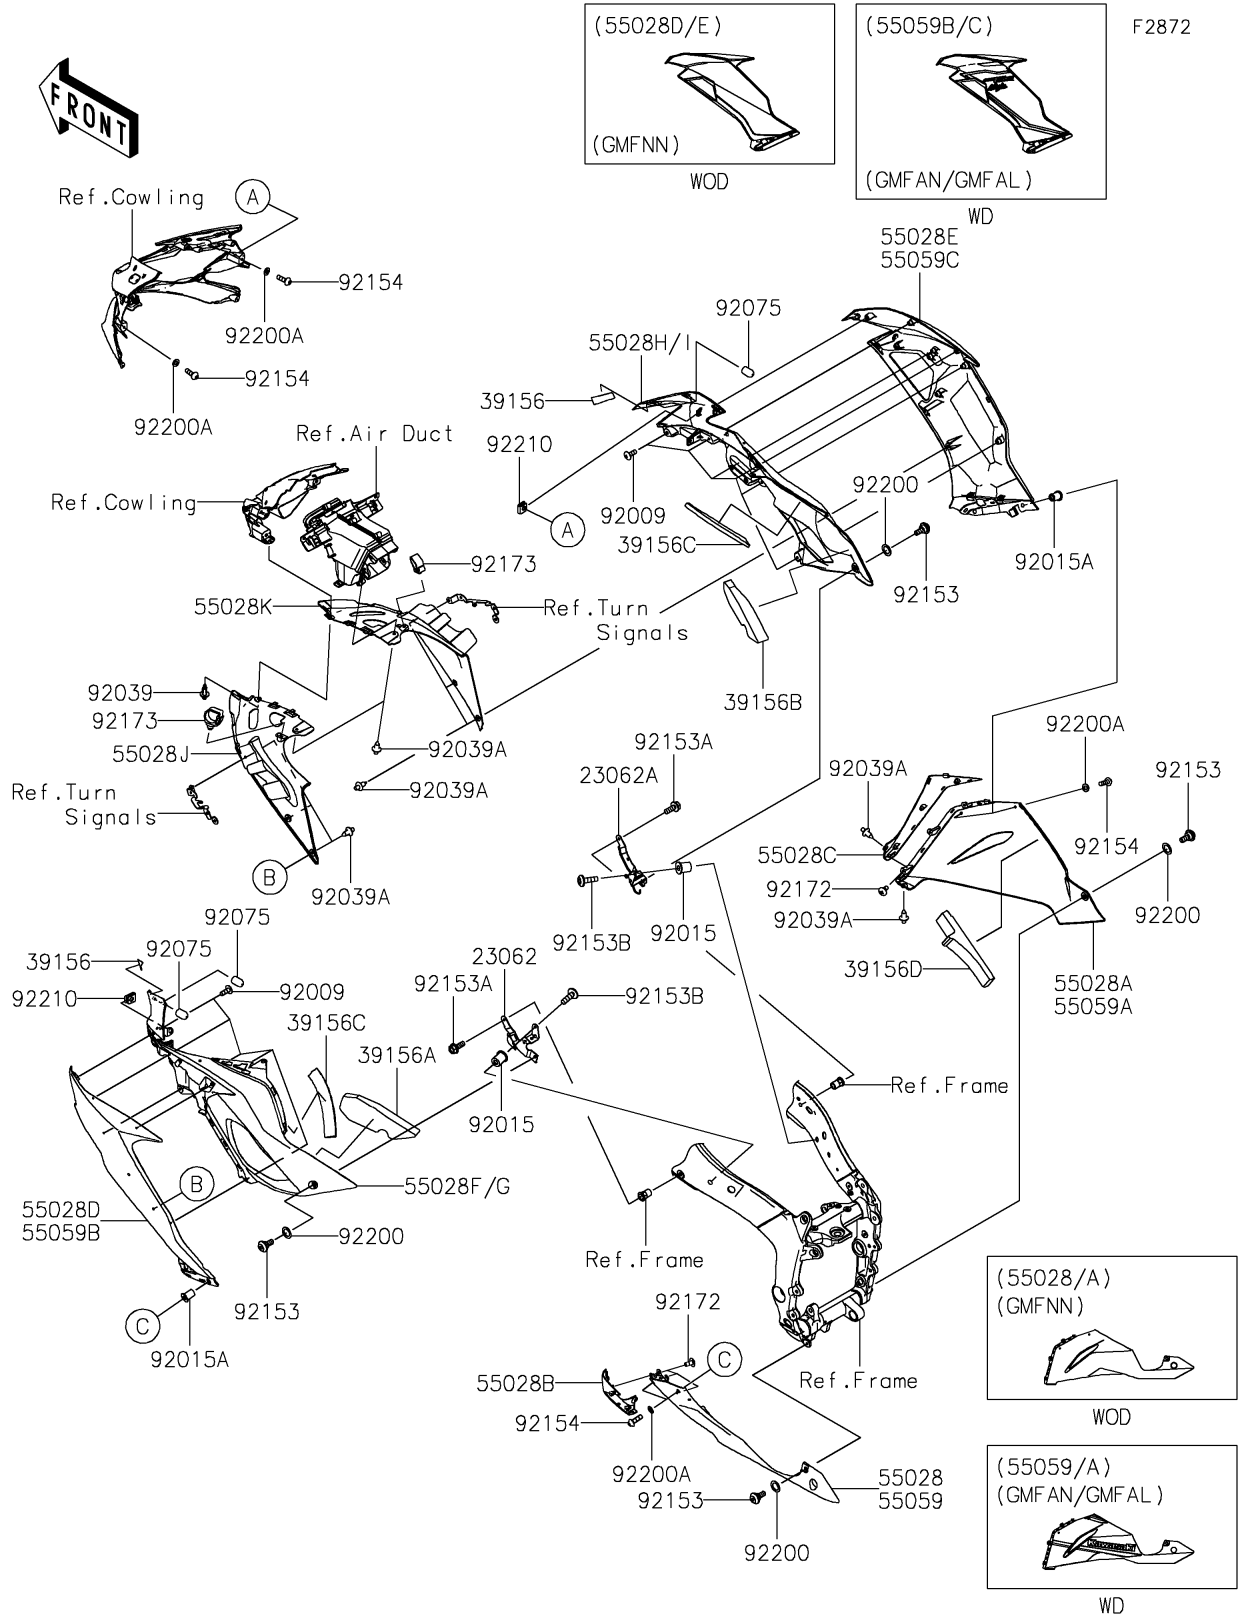

2021 Ninja® ZX™ -6R ABS PARTS DIAGRAM

Cowling Lower

2021 Ninja® ZX™ -6R ABS PARTS LIST

Cowling Lowers

ITEM NAME	PART NUMBER	QUANTITY
BRACKET-COMP,SIDE COWLING,LH (Ref # 23062)	23062-1159	1
BRACKET-COMP,SIDE COWLING,RH (Ref # 23062A)	23062-1160	1
PAD,10X30X0.2 (Ref # 39156)	39156-0980	2
PAD,SIDE COWLING,RR,LH (Ref # 39156A)	39156-2412	1
PAD,SIDE COWLING,RR,RH (Ref # 39156B)	39156-2413	1
PAD,220X30X10 (Ref # 39156C)	39156-2414	2
PAD,LWR COWLING,RH (Ref # 39156D)	39156-2425	1
COWLING,LWR,LH,M.S.BLACK (Ref # 55028)	55028-0450-660	1
COWLING,LWR,RH,M.S.BLACK (Ref # 55028A)	55028-0451-660	1
COWLING,LWR,FR,LH (Ref # 55028B)	55028-0452	1
COWLING,LWR,FR,RH (Ref # 55028C)	55028-0453	1
COWLING,SIDE,LH,FR,M.S.BLACK (Ref # 55028D)	55028-0669-660	1
COWLING,SIDE,RH,FR,M.S.BLACK (Ref # 55028E)	55028-0670-660	1
COWLING,SIDE,LH,RR,P.N.TEAL (Ref # 55028F)	55028-0671-68D	1
COWLING,SIDE,RH,RR,P.N.TEAL (Ref # 55028H)	55028-0672-68D	1
COWLING,FR,LH (Ref # 55028J)	55028-0677	1
COWLING,FR,RH (Ref # 55028K)	55028-0678	1
SCREW,TAPPING,5X14 (Ref # 92009)	92009-1197	11
NUT (Ref # 92015)	92015-1700	2
NUT,WELL,5MM (Ref # 92015A)	92015-1757	4
RIVET (Ref # 92039)	92039-0051	1
RIVET (Ref # 92039A)	92039-0068	10
DAMPER (Ref # 92075)	92075-1964	4
BOLT,SOCKET,6MM (Ref # 92153)	92153-0489	4
BOLT,FLANGED,6X16 (Ref # 92153A)	92153-0713	2
BOLT,SOCKET,6X22 (Ref # 92153B)	92153-1356	2
BOLT,SOCKET,5X16 (Ref # 92154)	92154-0209	6
SCREW,TAPPING,5X10 (Ref # 92172)	92172-0262	6
CLAMP,HOLDER CLIP (Ref # 92173)	92173-0868	2

2021 Ninja® ZX™ -6R ABS PARTS LIST

Cowling Lowers

ITEM NAME	PART NUMBER	QUANTITY
WASHER,10.4X15.9X0.5 (Ref # 92200)	92200-0157	4
WASHER,5.2X10X1.0 (Ref # 92200A)	92200-1820	6
NUT (Ref # 92210)	92210-0571	2