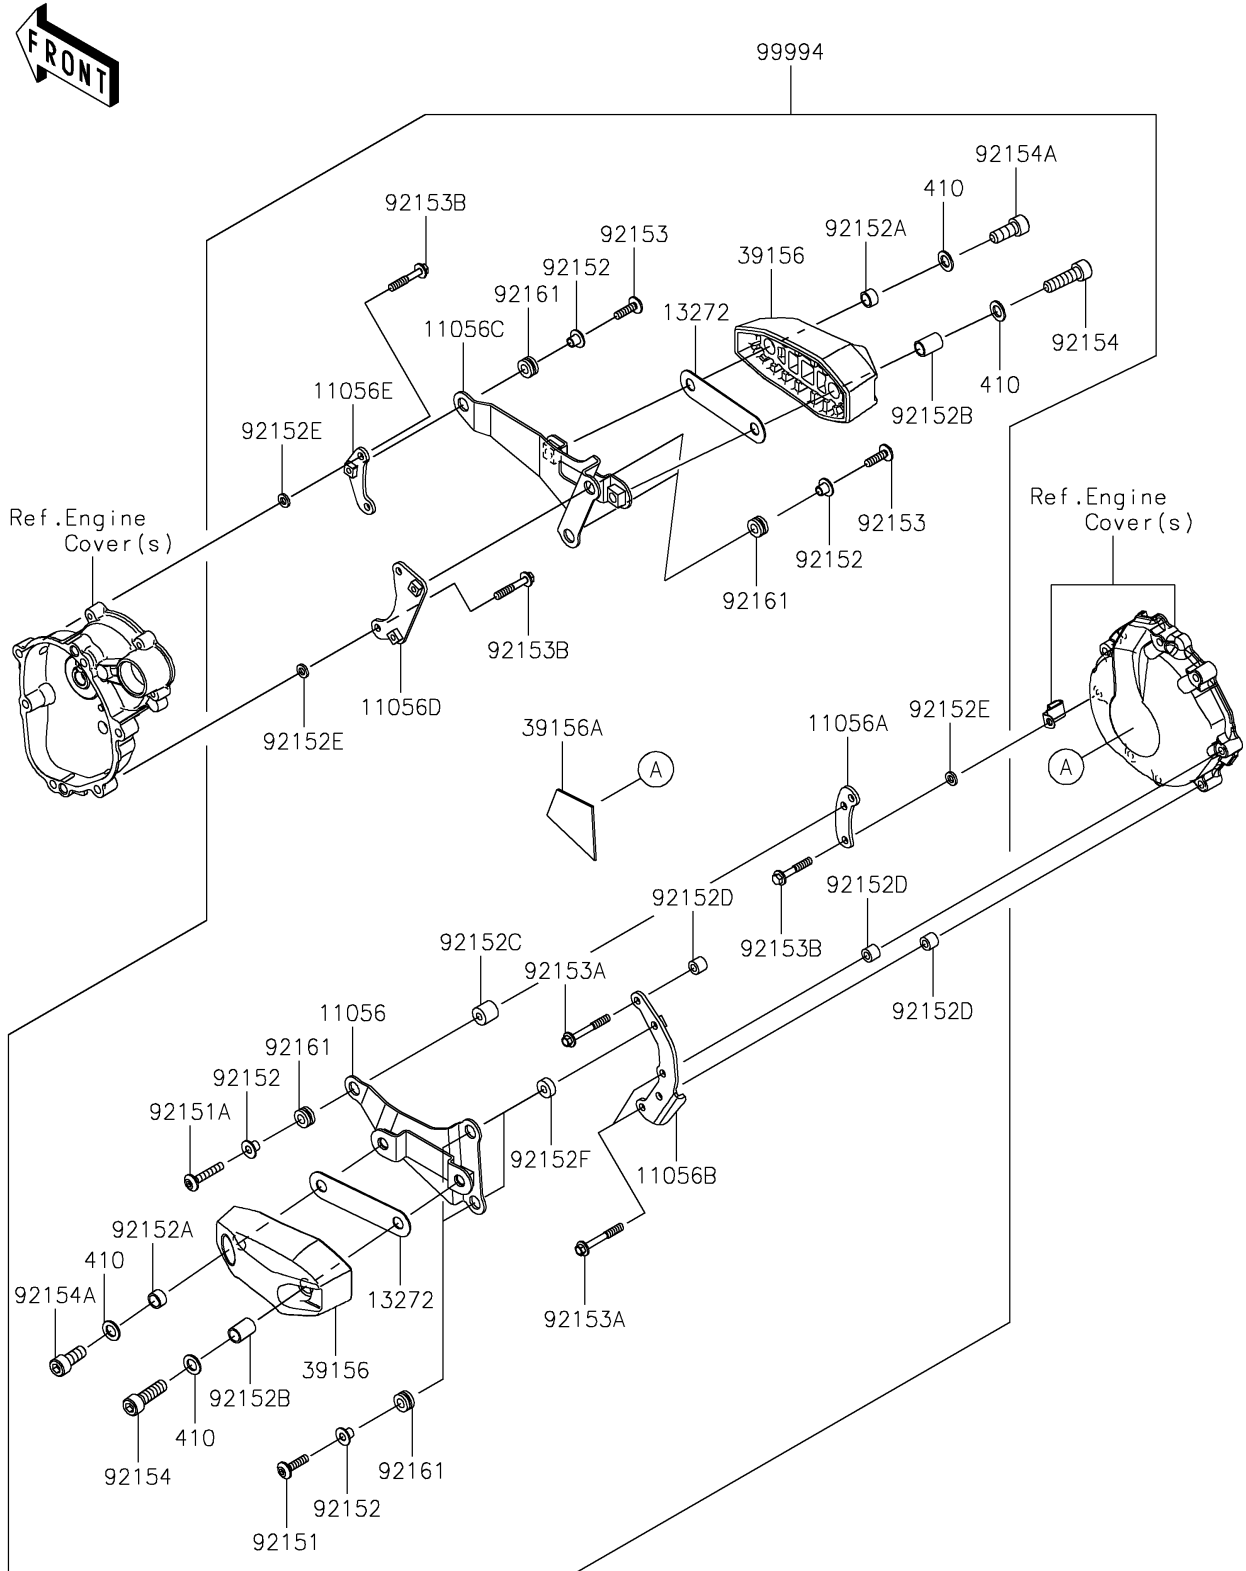

2021 Ninja® ZX™ -6R ABS KRT Edition PARTS DIAGRAM

Accessory(Engine Guard)

F2910

2021 Ninja® ZX™ -6R ABS KRT Edition PARTS LIST

Accessory(Engine Guard)

ITEM NAME	PART NUMBER	QUANTITY
BRACKET,PAD,EG. GUARD,LH (Ref # 11056)	11056-2326	1
BRACKET,FR,EG. GUARD,LH (Ref # 11056A)	11056-2327	1
BRACKET,RR,EG. GUARD,LH (Ref # 11056B)	11056-2328	1
BRACKET,PAD,EG. GUARD,RH (Ref # 11056C)	11056-2329	1
BRACKET,EG. GUARD,RH,RR (Ref # 11056D)	11056-2330	1
BRACKET,EG. GUARD,RH,FR (Ref # 11056E)	11056-2331	1
PLATE (Ref # 13272)	13272-1440	2
PAD,ENGINE GUARD (Ref # 39156)	39156-0758	2
PAD (Ref # 39156A)	39156-0996	1
BOLT,SOCKET,6X25 (Ref # 92151)	92151-1611	2
BOLT,SOCKET,6X35 (Ref # 92151A)	92151-1835	1
COLLAR,6.3X8.3X9.2 (Ref # 92152)	92152-0237	6
COLLAR,10.6X13.8X7.8 (Ref # 92152A)	92152-1661	2
COLLAR,10.6X13.8X19.8 (Ref # 92152B)	92152-1662	2
COLLAR,6.5X16X15 (Ref # 92152C)	92152-1711	1
COLLAR,6.5X12X10 (Ref # 92152D)	92152-1712	3
COLLAR,6.5X12X2 (Ref # 92152E)	92152-1713	6
COLLAR,6.5X16X6 (Ref # 92152F)	92152-1727	2
BOLT,SOCKET,6X22 (Ref # 92153)	92153-1356	3
BOLT,FLANGED,6X45 (Ref # 92153A)	92153-1575	3
BOLT,FLANGED,6X35 (Ref # 92153B)	92153-1579	6
BOLT,SOCKET,10X35 (Ref # 92154)	92154-1146	2
BOLT,SOCKET,10X25 (Ref # 92154A)	92154-1147	2
DAMPER (Ref # 92161)	92161-1545	6
KIT-ACCESSORY,EG GUARD (Ref # 99994)	99994-0349	1
WASHER-PLAIN-SMALL,10MM (Ref # 410)	410AA1000	4